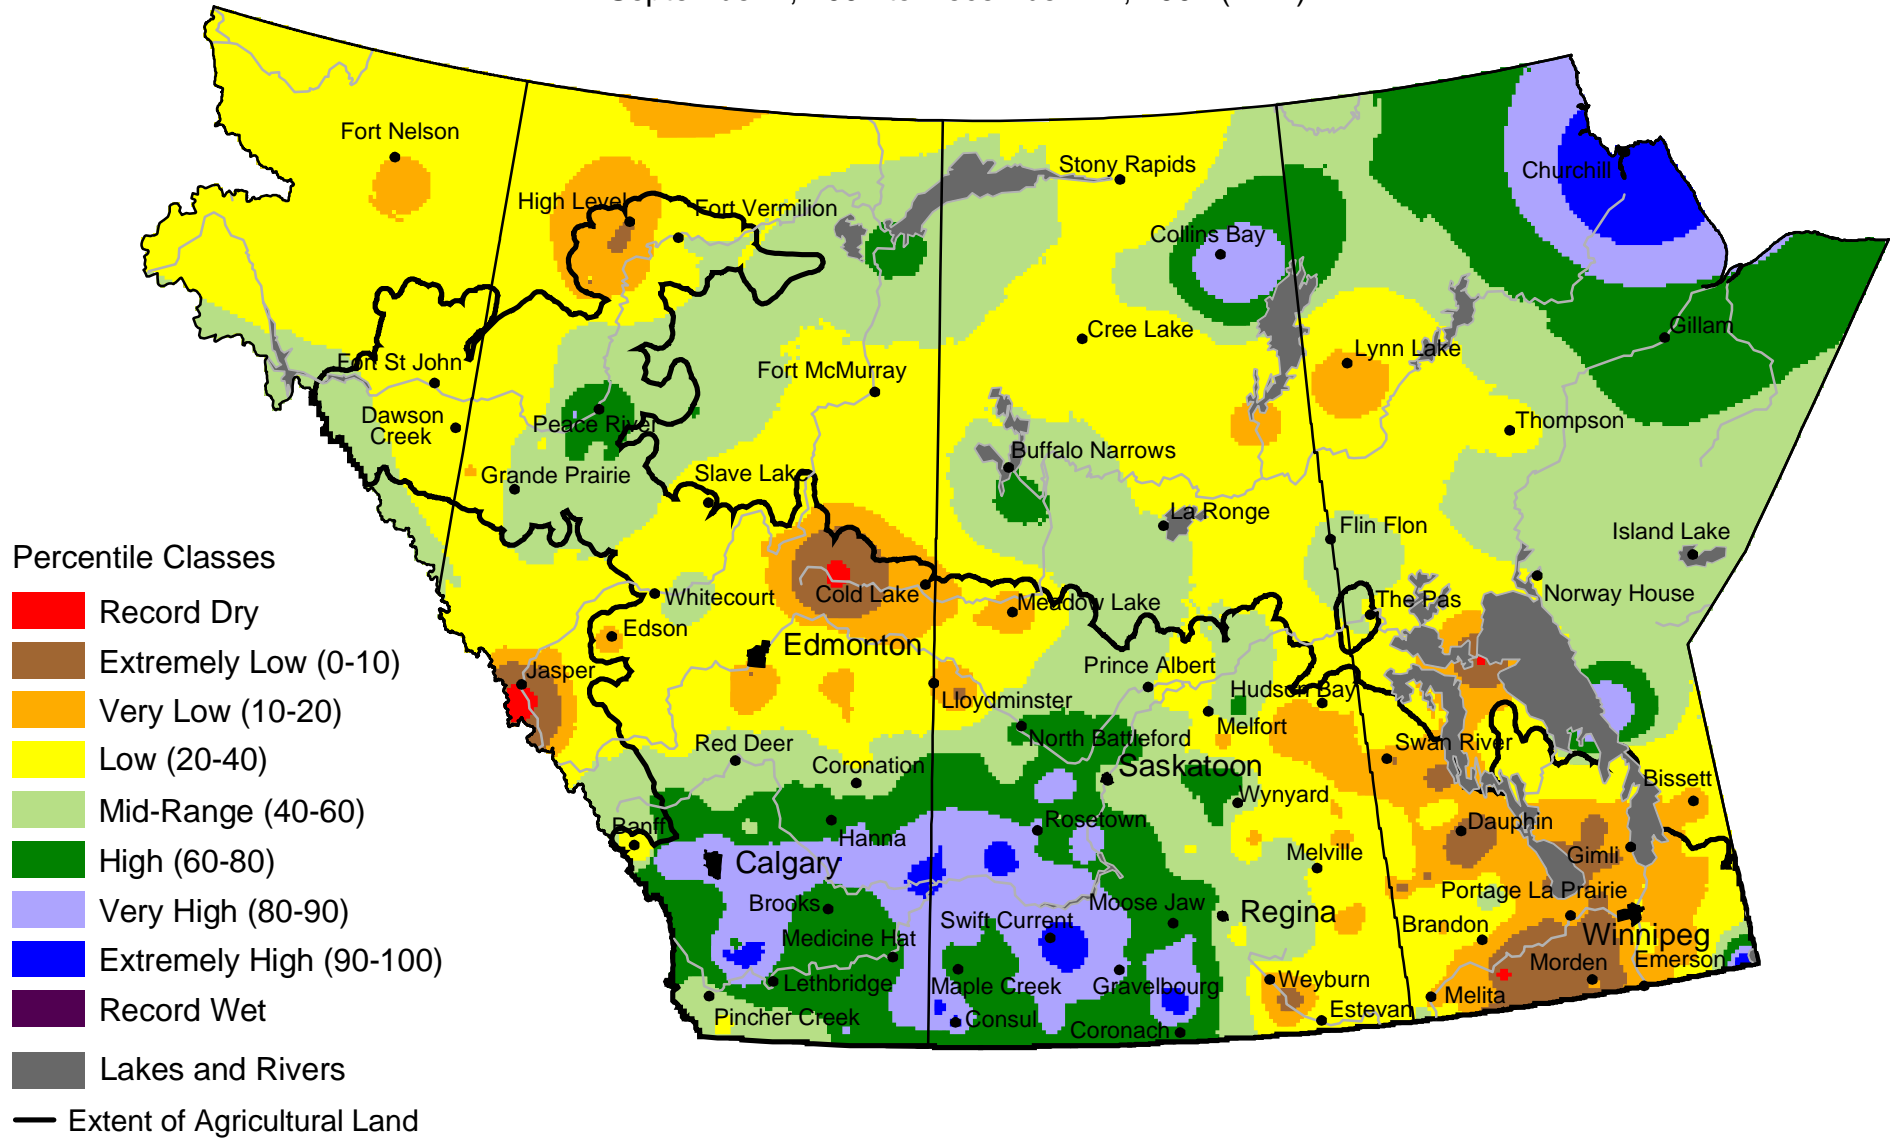

Current Precipitation Compared to Historical Distribution

September 1, 2002 to December 11, 2002 (A.M.)

Prepared by PFRA (Prairie Farm Rehabilitation Administration) using data from the Timely Climate Monitoring Network and the many federal and provincial agencies and volunteers that support it.