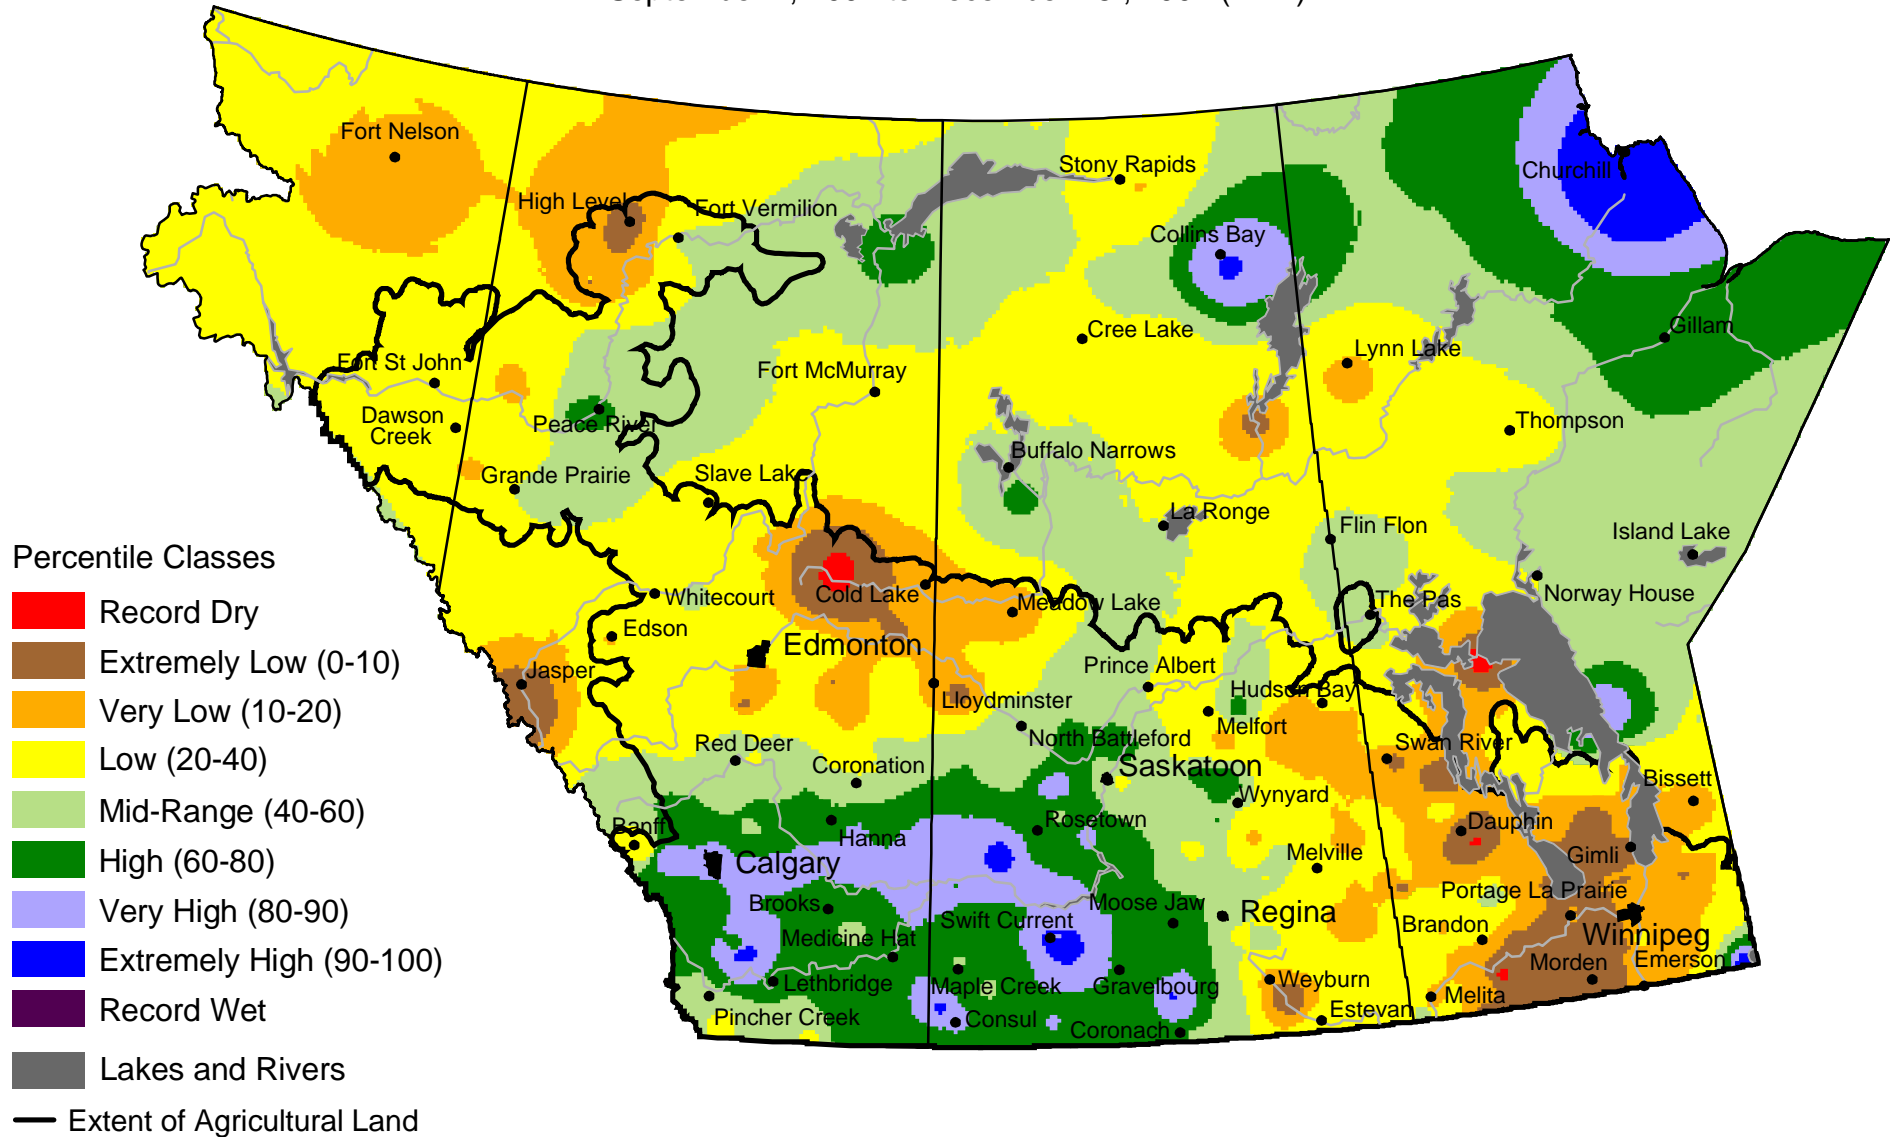

# Current Precipitation Compared to Historical Distribution

September 1, 2002 to December 18, 2002 (A.M.)

Prepared by PFRA (Prairie Farm Rehabilitation Administration) using data from the Timely Climate Monitoring Network and the many federal and provincial agencies and volunteers that support it.