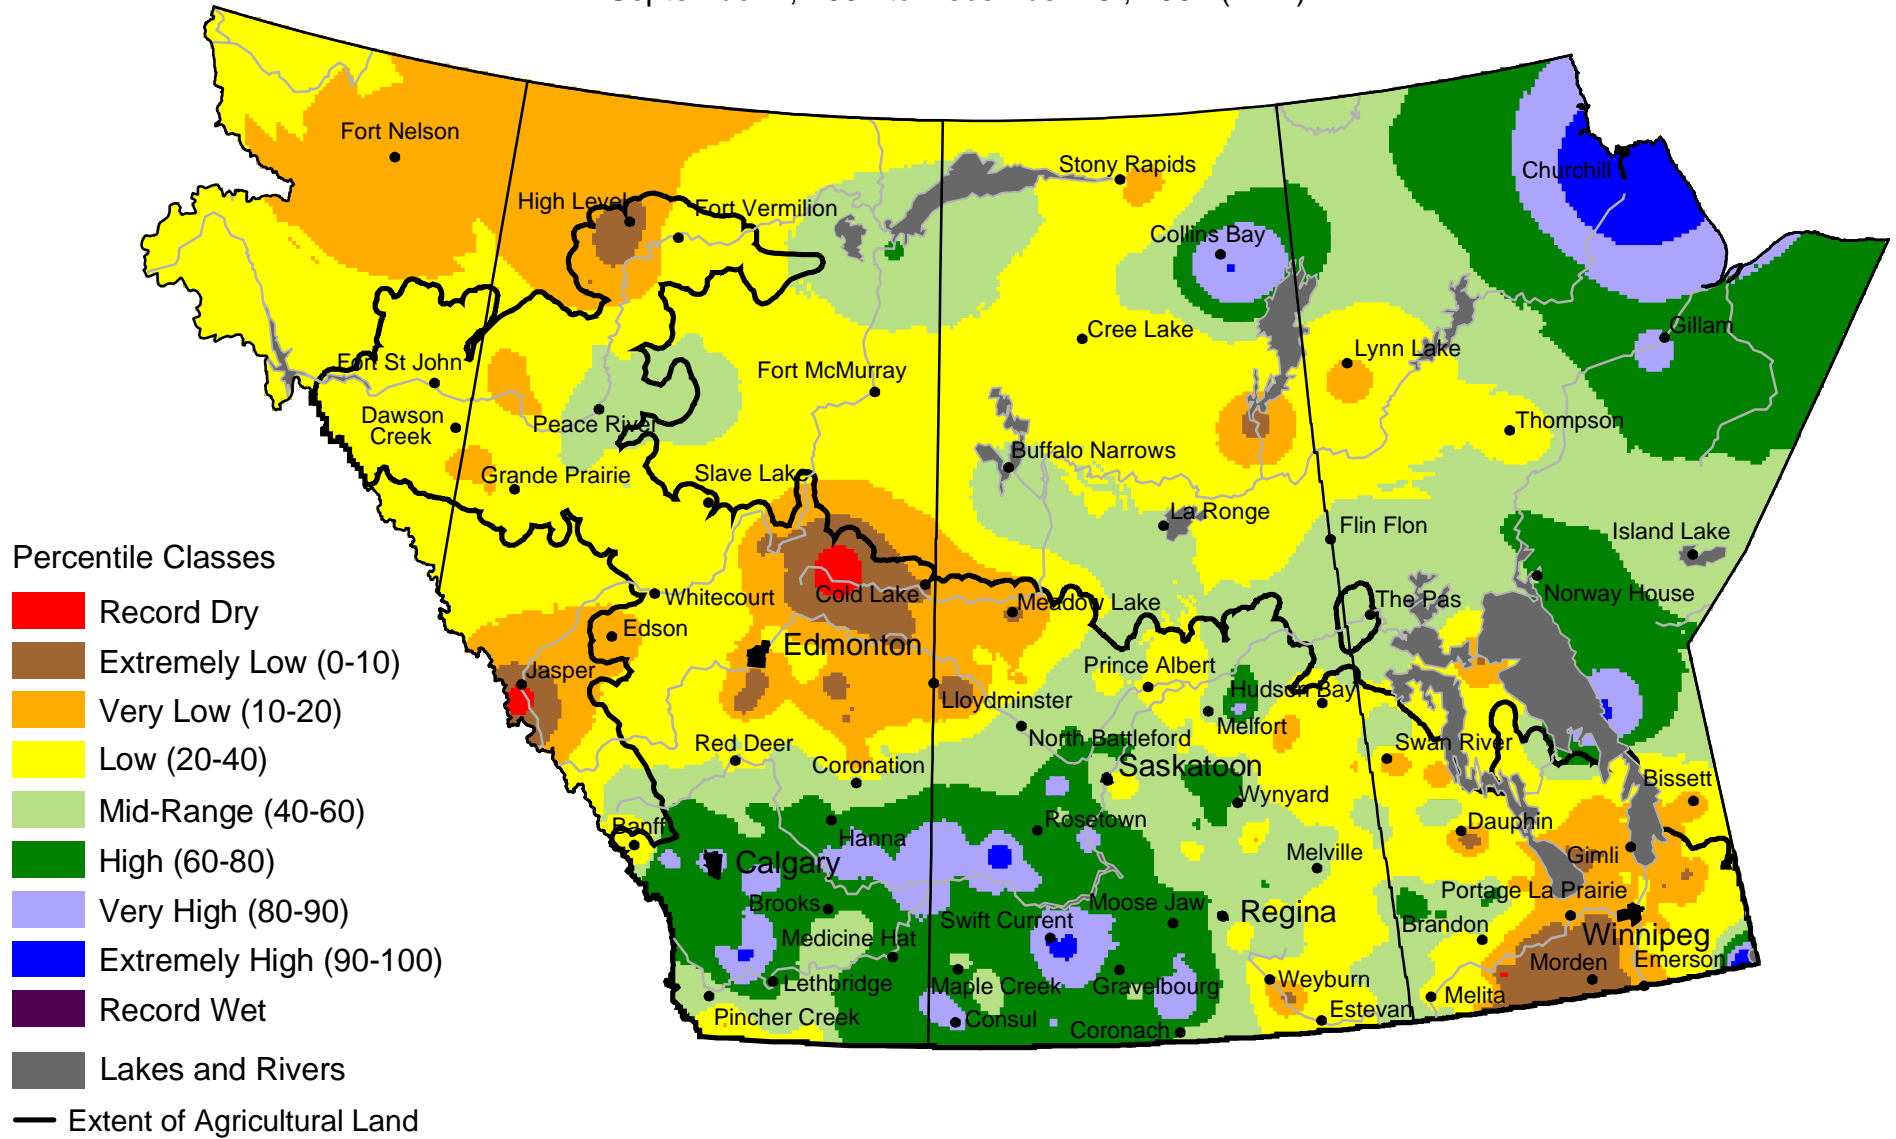

Current Precipitation Compared to Historical Distribution

September 1, 2002 to December 25, 2002 (A.M.)

Prepared by PFRA (Prairie Farm Rehabilitation Administration) using data from the Timely Climate Monitoring Network and the many federal and provincial agencies and volunteers that support it.