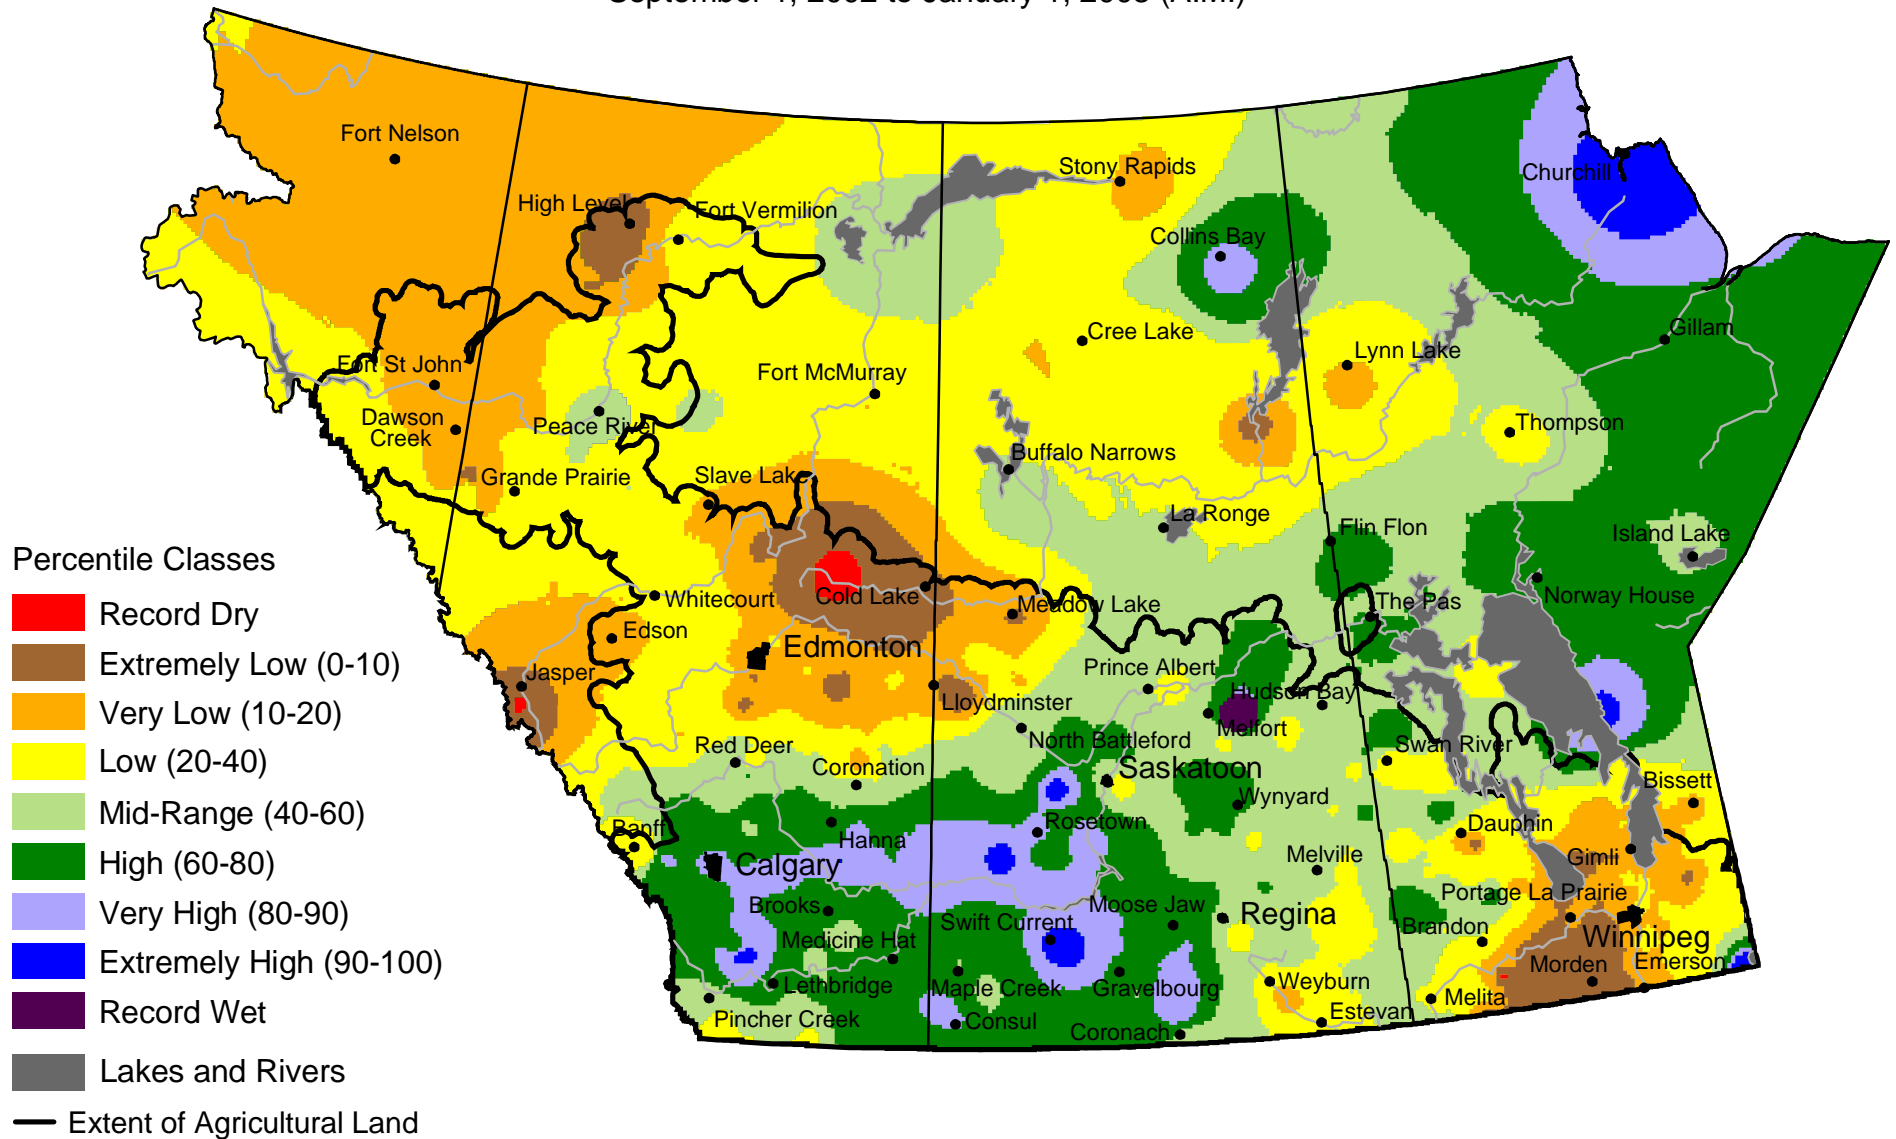

Current Precipitation Compared to Historical Distribution

September 1, 2002 to January 1, 2003 (A.M.)

Prepared by PFRA (Prairie Farm Rehabilitation Administration) using data from the Timely Climate Monitoring Network and the many federal and provincial agencies and volunteers that support it.