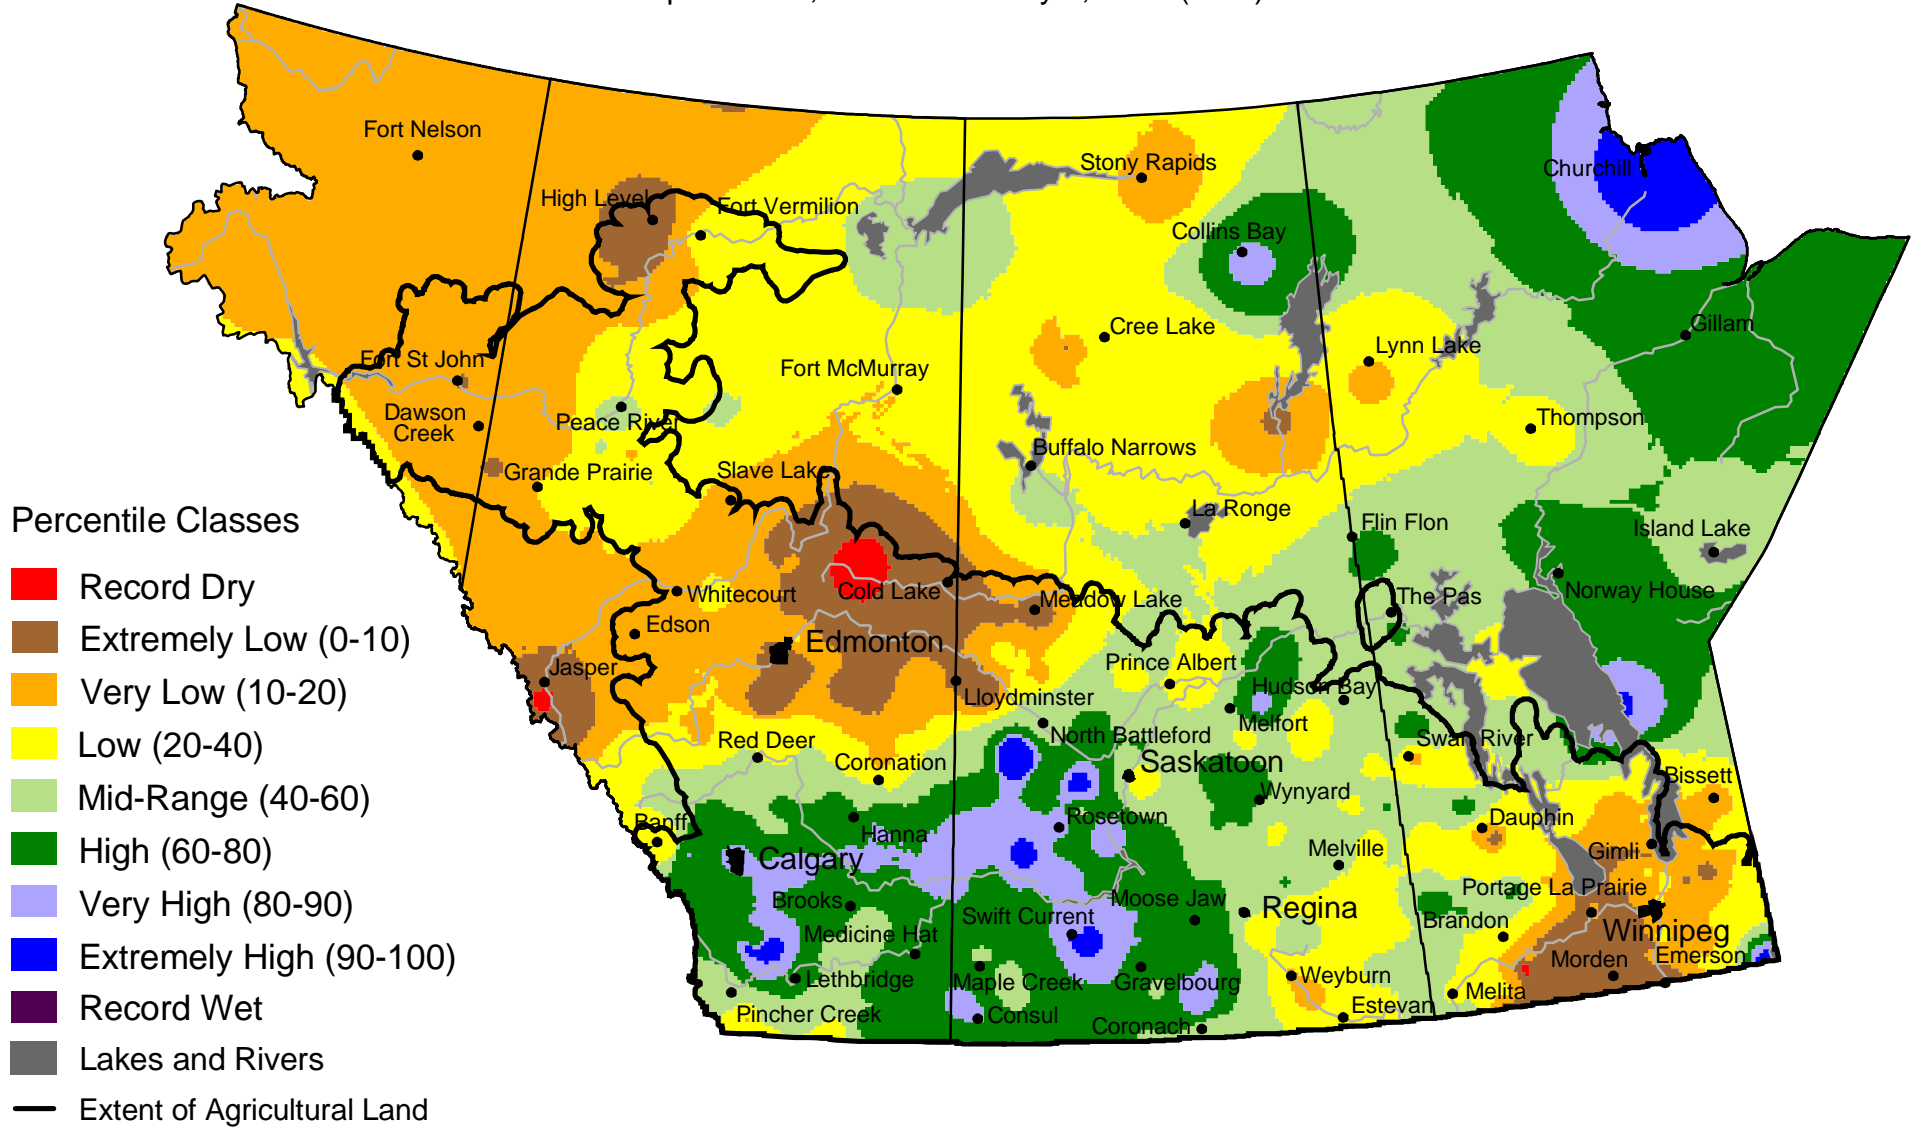

Current Precipitation Compared to Historical Distribution

September 1, 2002 to January 8, 2003 (A.M.)

www.agr.gc.ca/pfra/drought

Prepared by Agriculture and Agri-Food Canada (PFRA) using data from the Timely Climate Monitoring Network and the many federal and provincial agencies and volunteers that support it.