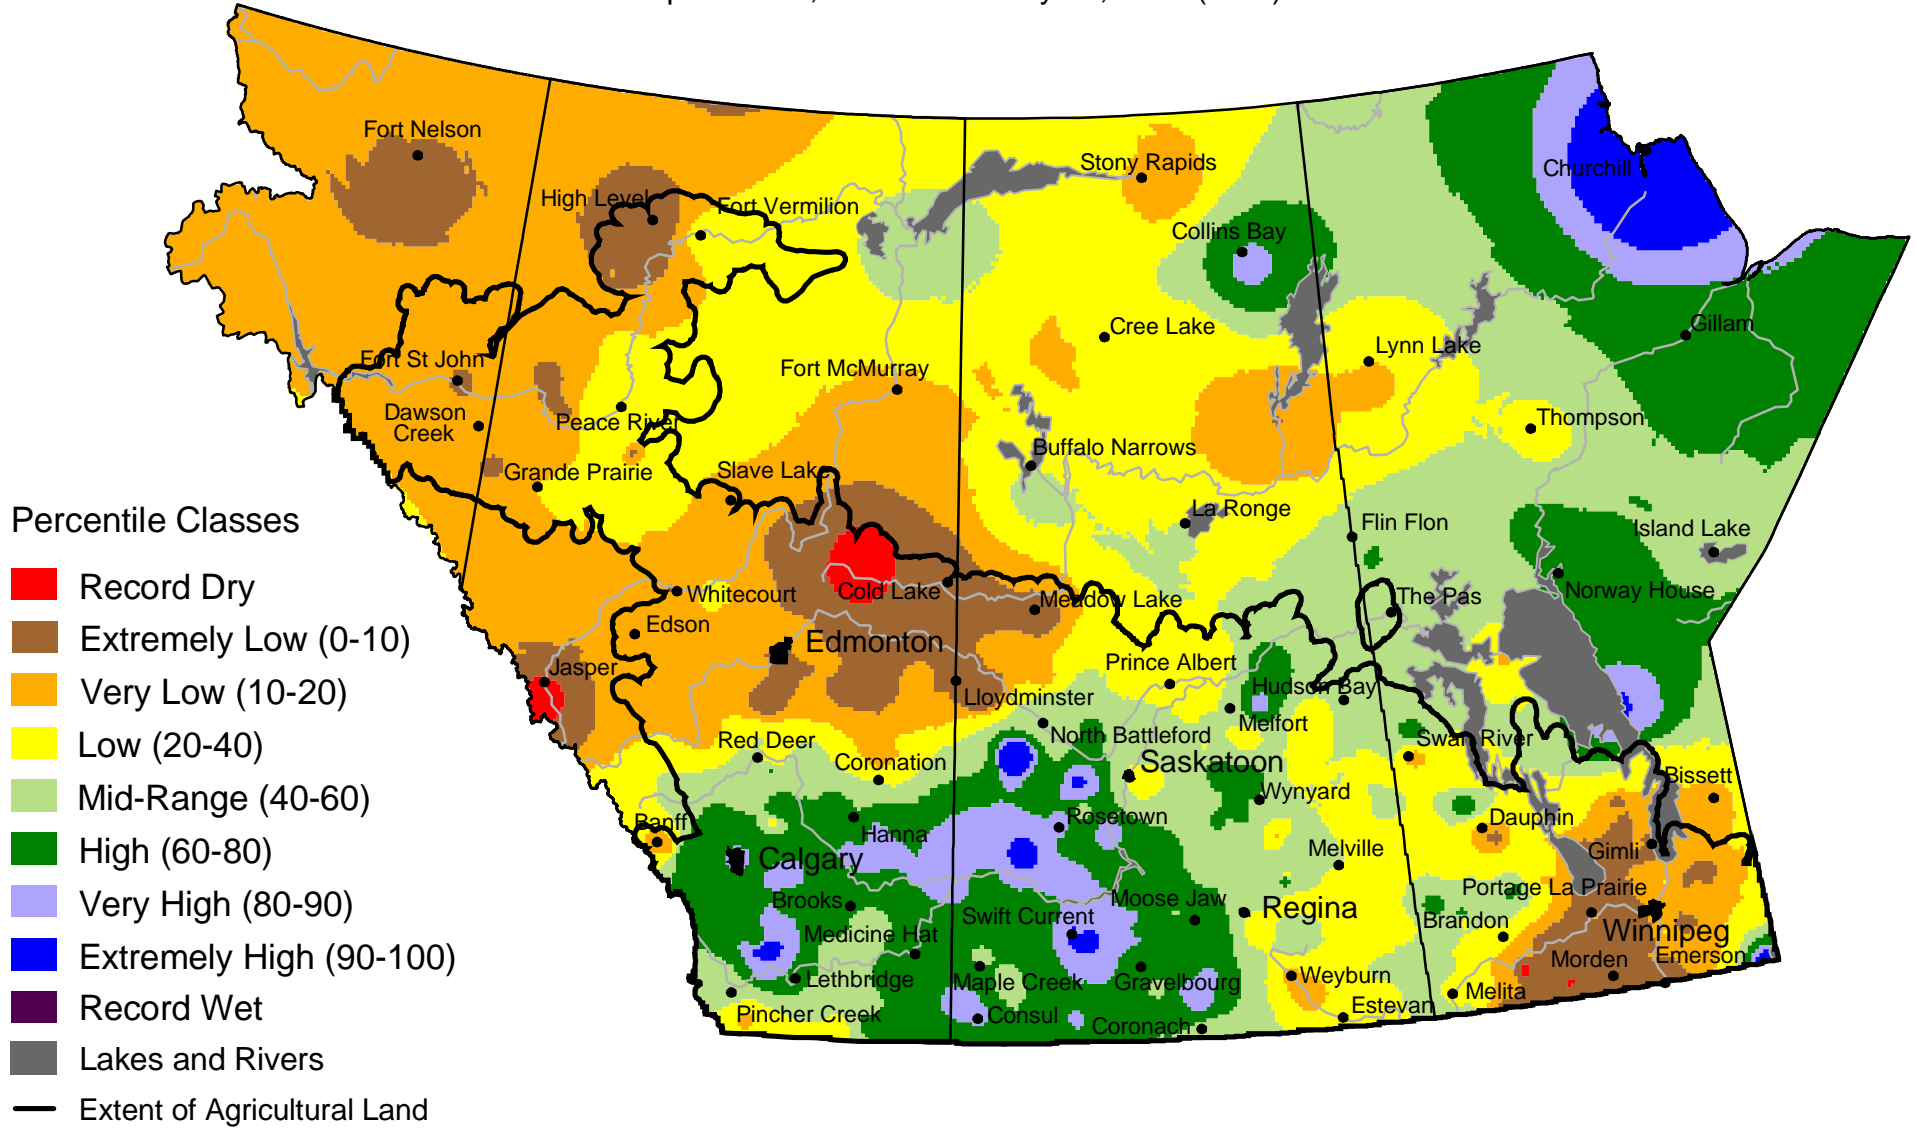

Current Precipitation Compared to Historical Distribution

September 1, 2002 to January 15, 2003 (A.M.)

www.agr.gc.ca/pfra/drought

Prepared by Agriculture and Agri-Food Canada (PFRA) using data from the Timely Climate Monitoring Network and the many federal and provincial agencies and volunteers that support it.