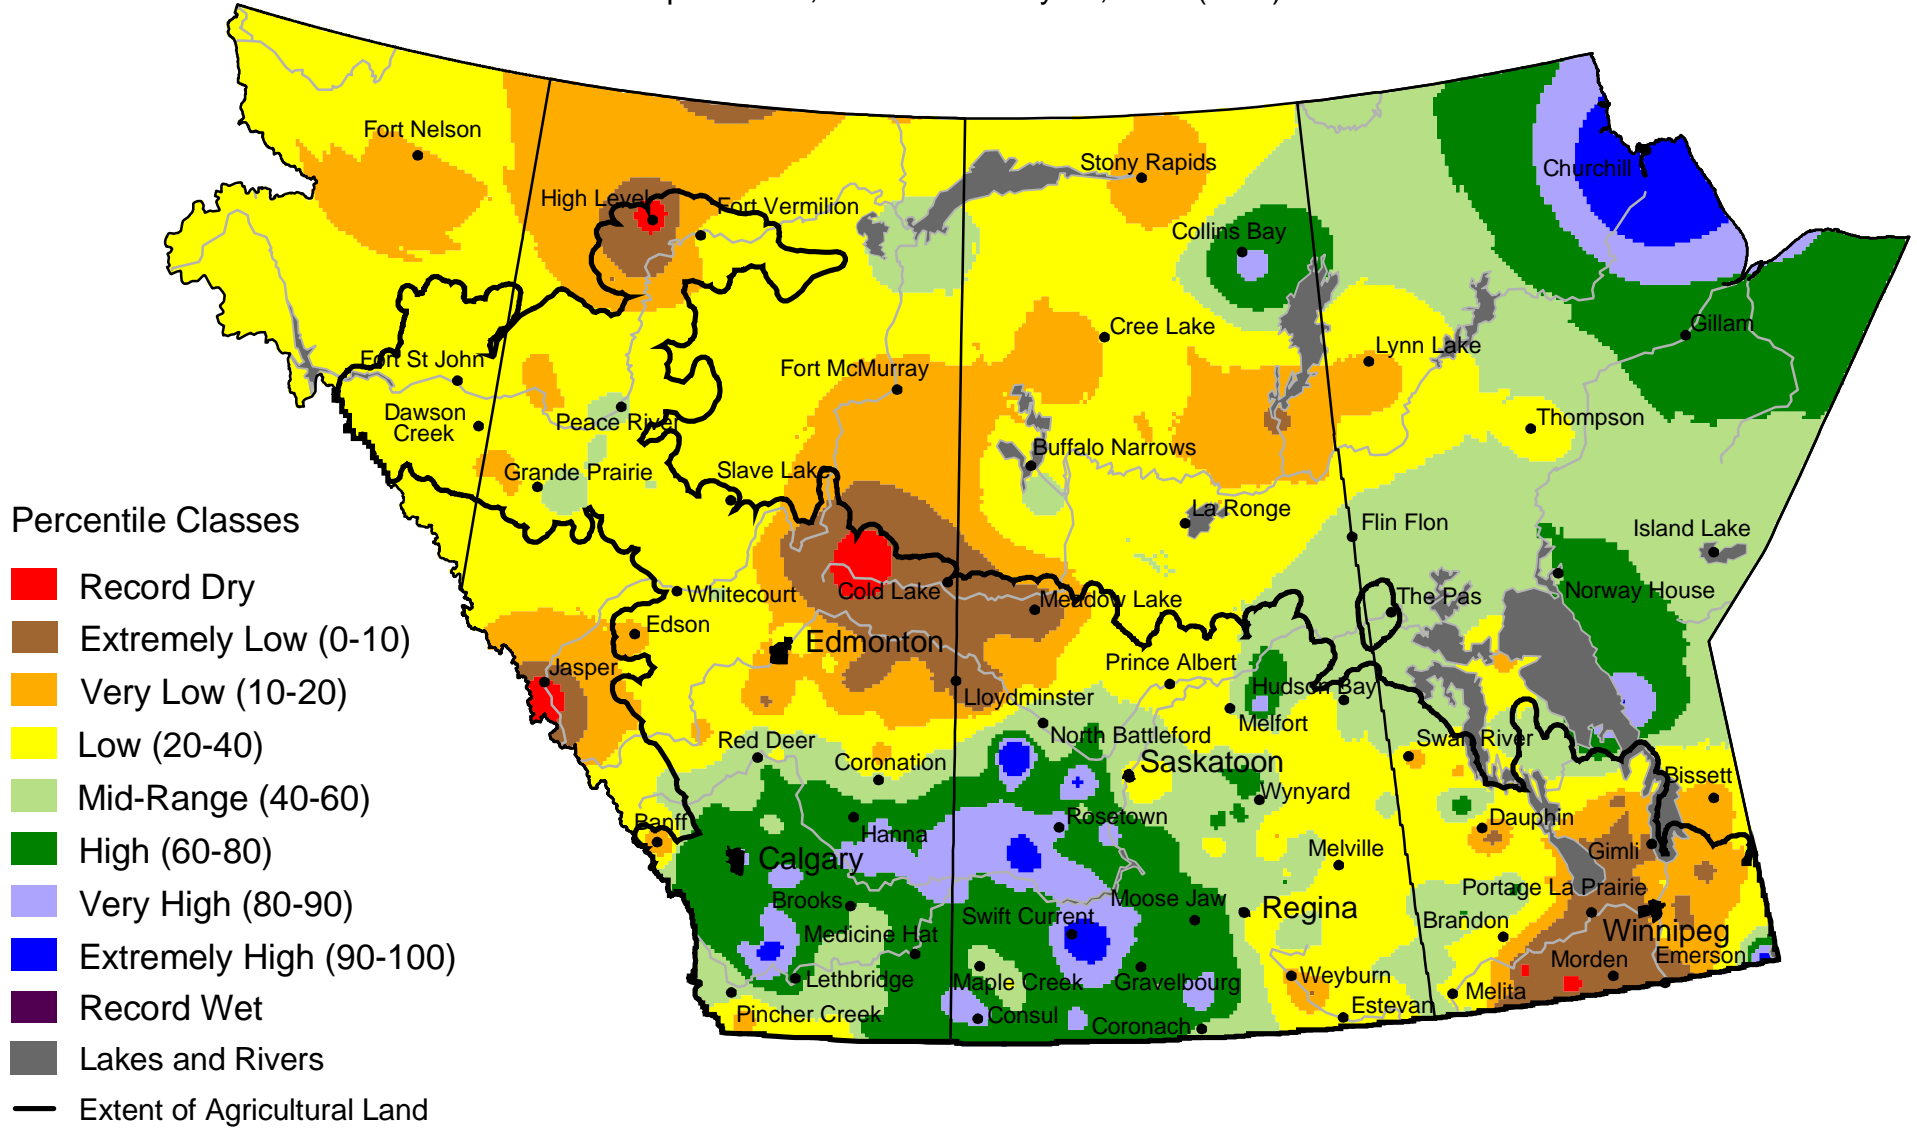

# Current Precipitation Compared to Historical Distribution

September 1, 2002 to January 22, 2003 (A.M.)

[www.agr.gc.ca/pfra/drought](http://www.agr.gc.ca/pfra/drought)

Prepared by Agriculture and Agri-Food Canada (PFRA) using data from the Timely Climate Monitoring Network and the many federal and provincial agencies and volunteers that support it.