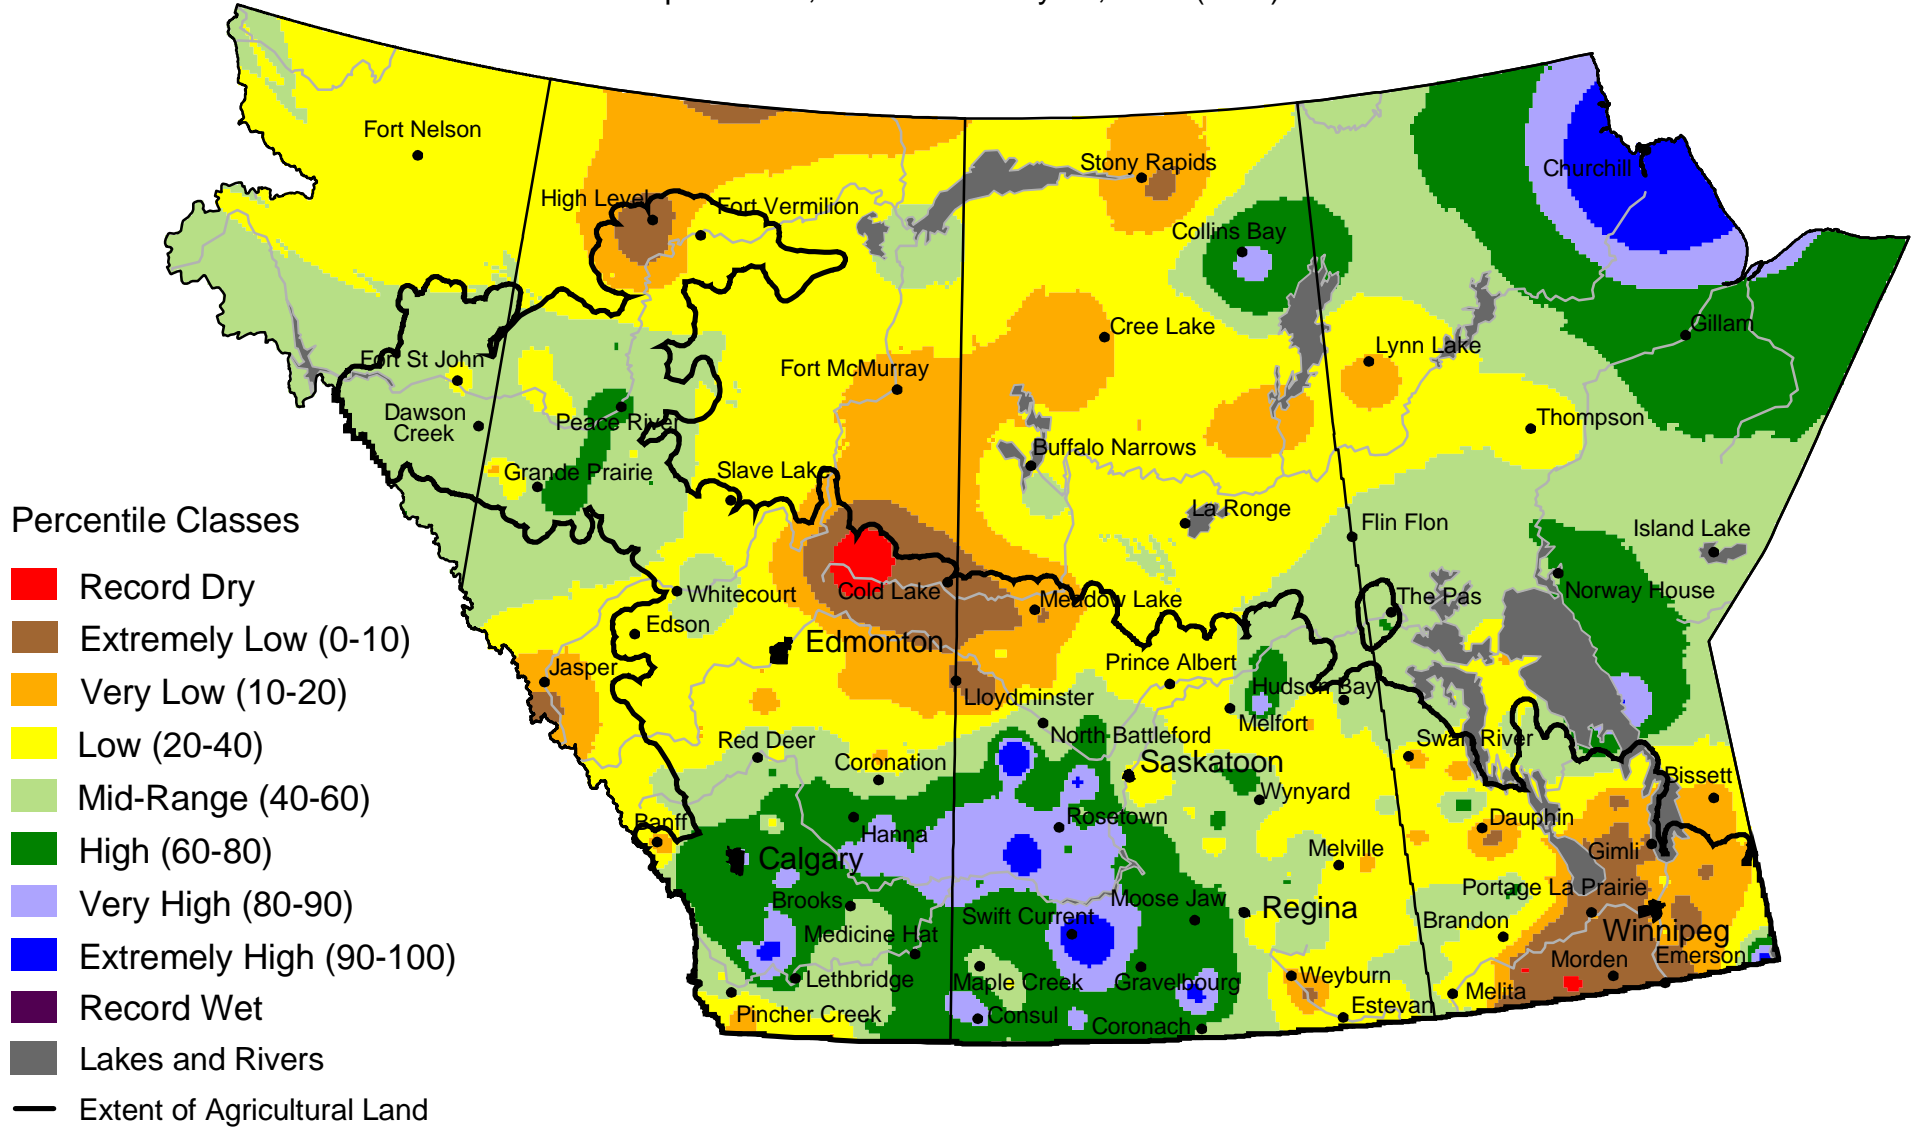

Current Precipitation Compared to Historical Distribution

September 1, 2002 to January 29, 2003 (A.M.)

www.agr.gc.ca/pfra/drought

Prepared by Agriculture and Agri-Food Canada (PFRA) using data from the Timely Climate Monitoring Network and the many federal and provincial agencies and volunteers that support it.