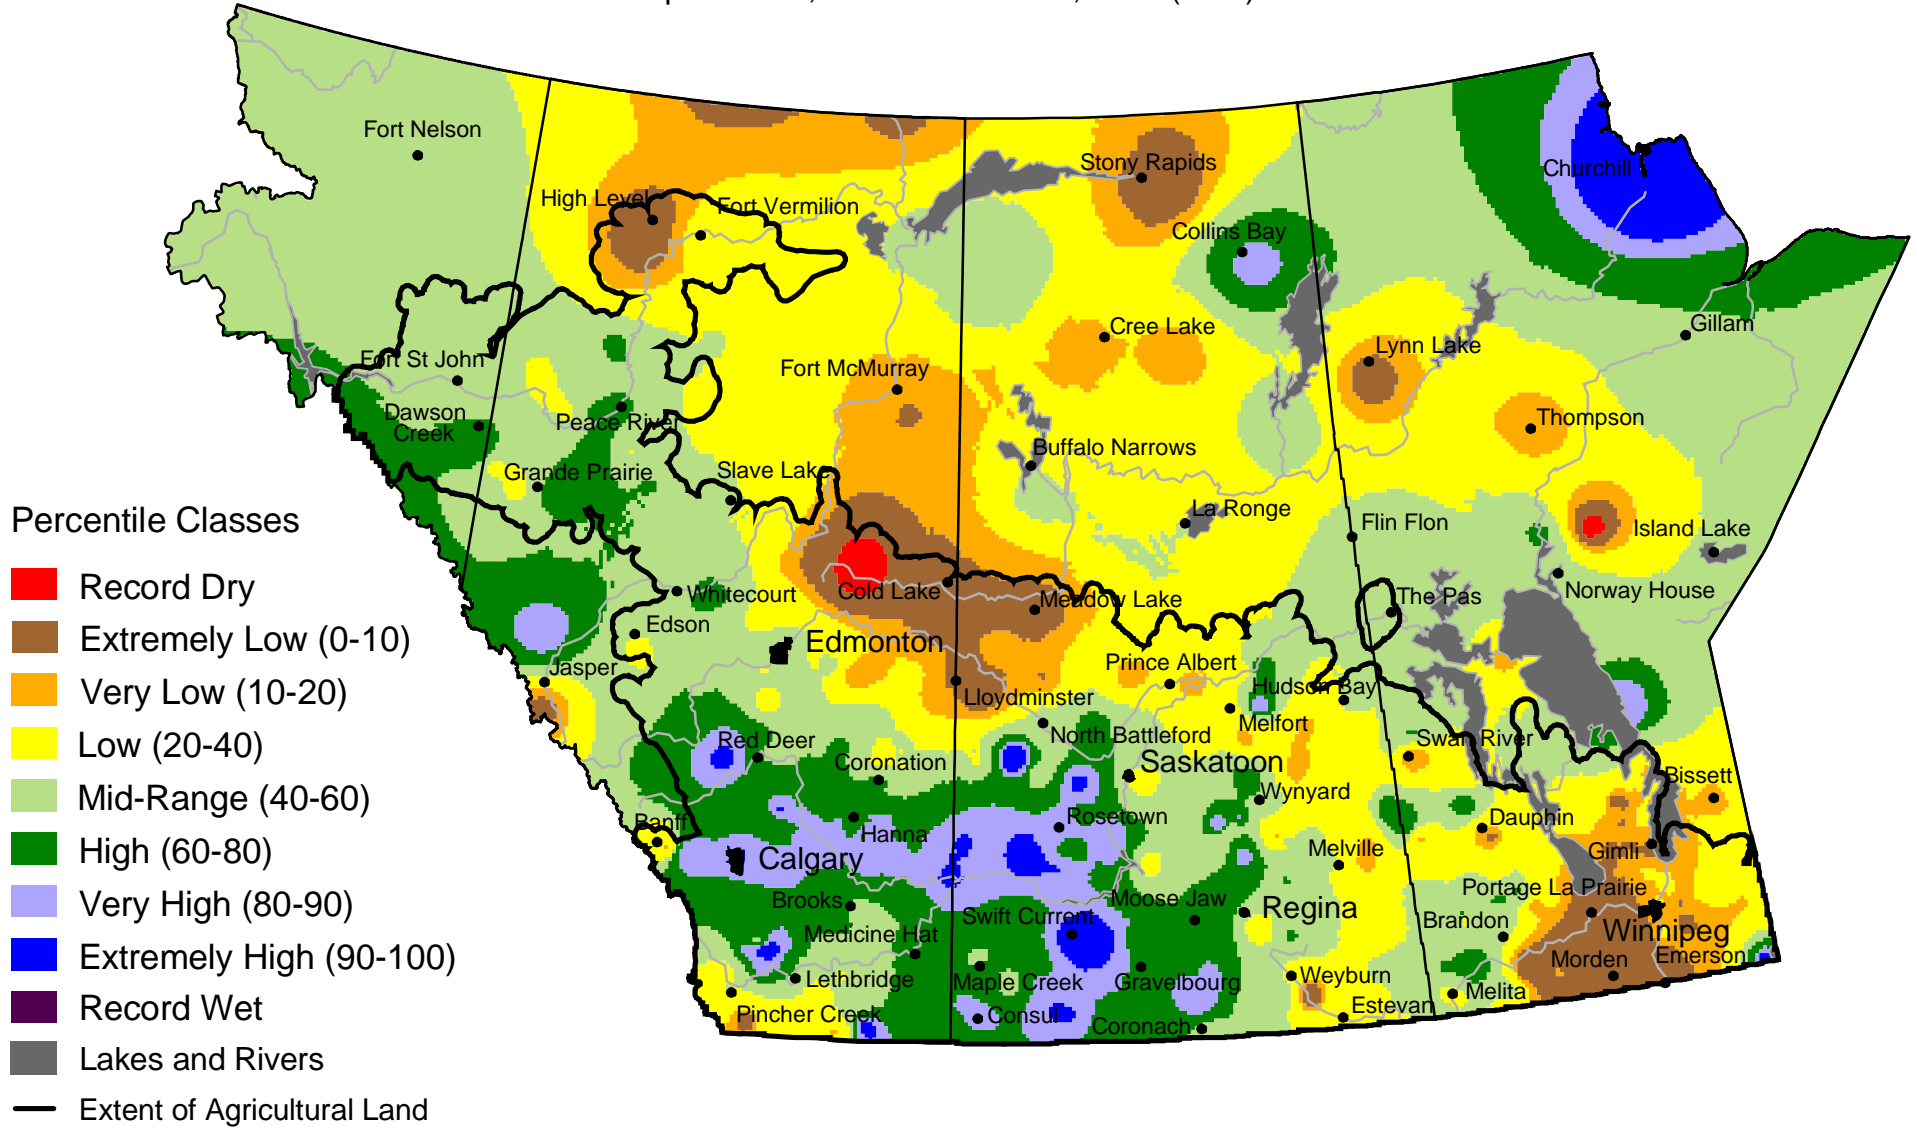

# Current Precipitation Compared to Historical Distribution

September 1, 2002 to March 12, 2003 (A.M.)

[www.agr.gc.ca/pfra/drought](http://www.agr.gc.ca/pfra/drought)

Prepared by Agriculture and Agri-Food Canada (PFRA) using data from the Timely Climate Monitoring Network and the many federal and provincial agencies and volunteers that support it.