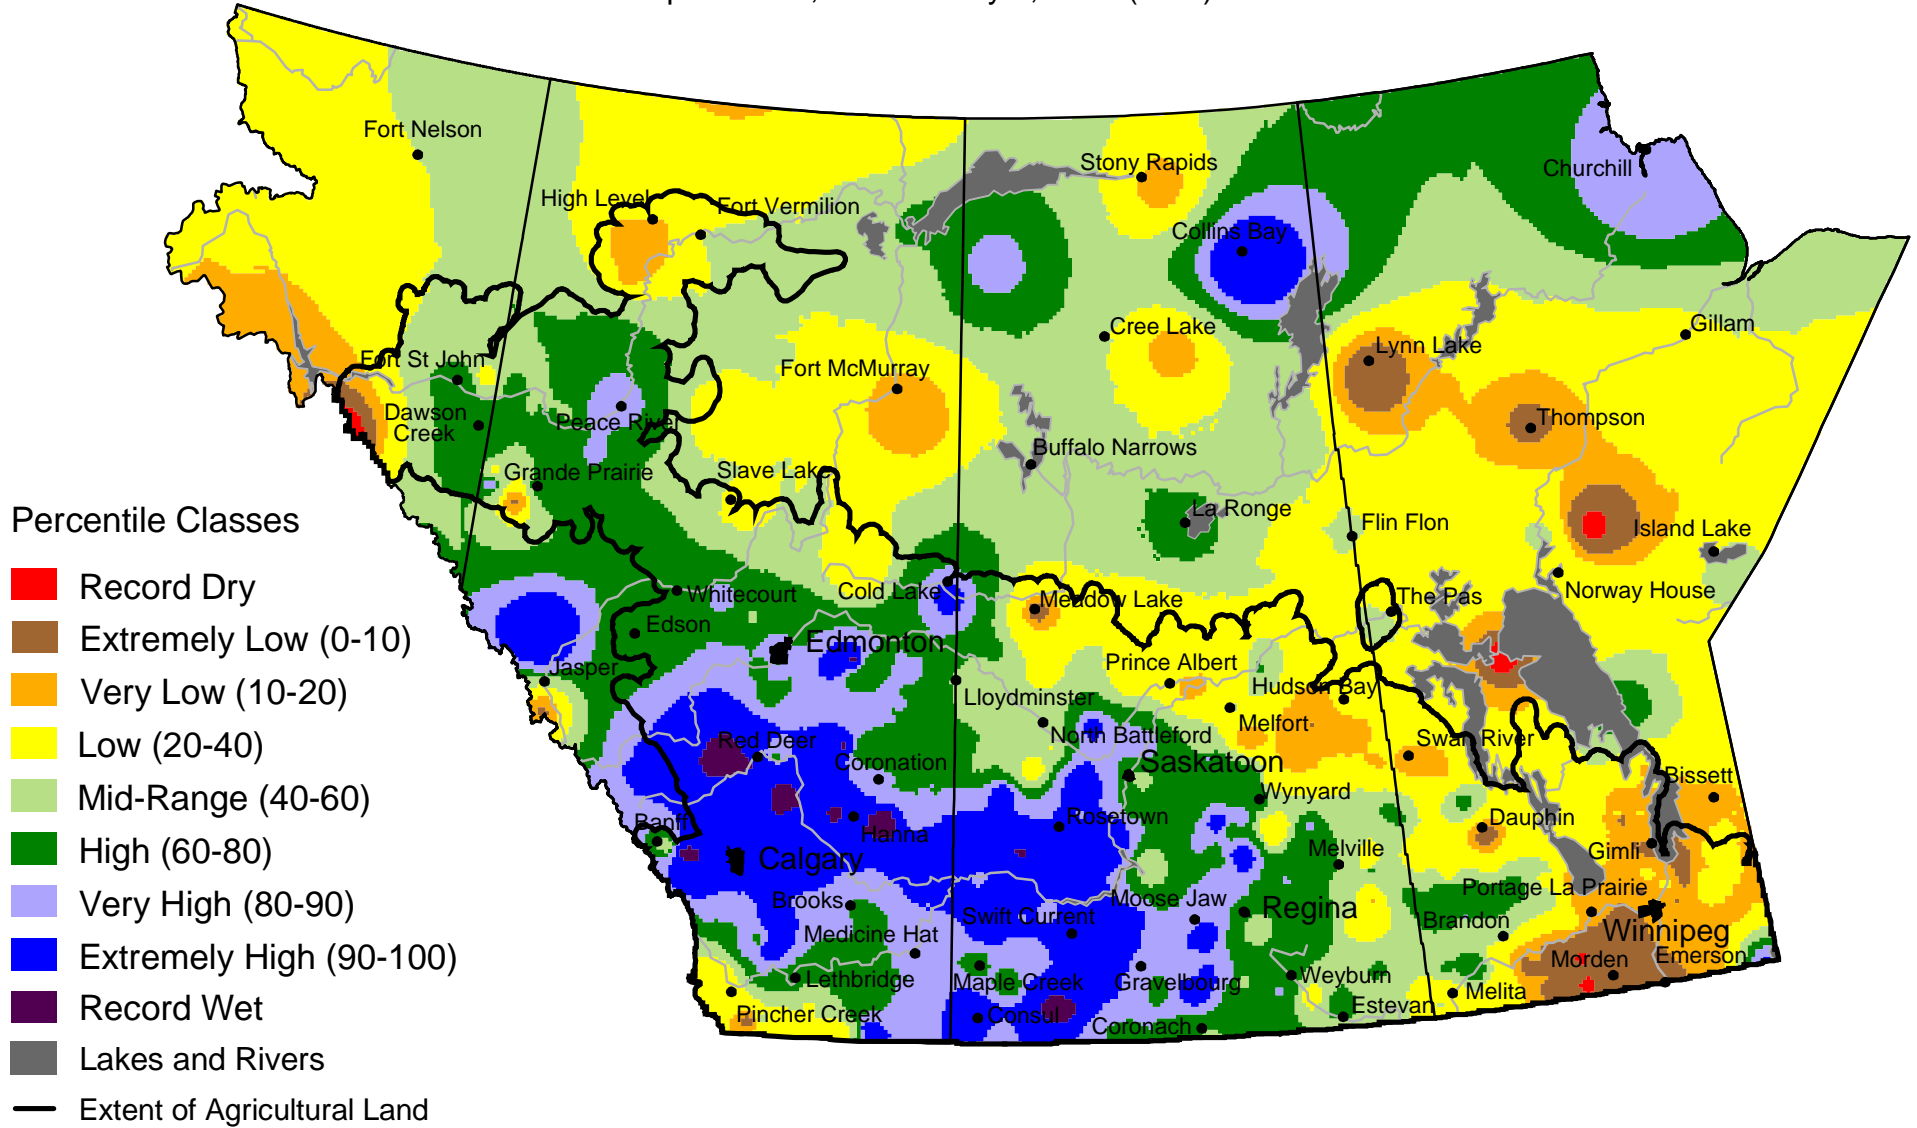

Current Precipitation Compared to Historical Distribution

September 1, 2002 to May 7, 2003 (A.M.)

www.agr.gc.ca/pfra/drought

Prepared by Agriculture and Agri-Food Canada (PFRA) using data from the Timely Climate Monitoring Network and the many federal and provincial agencies and volunteers that support it.