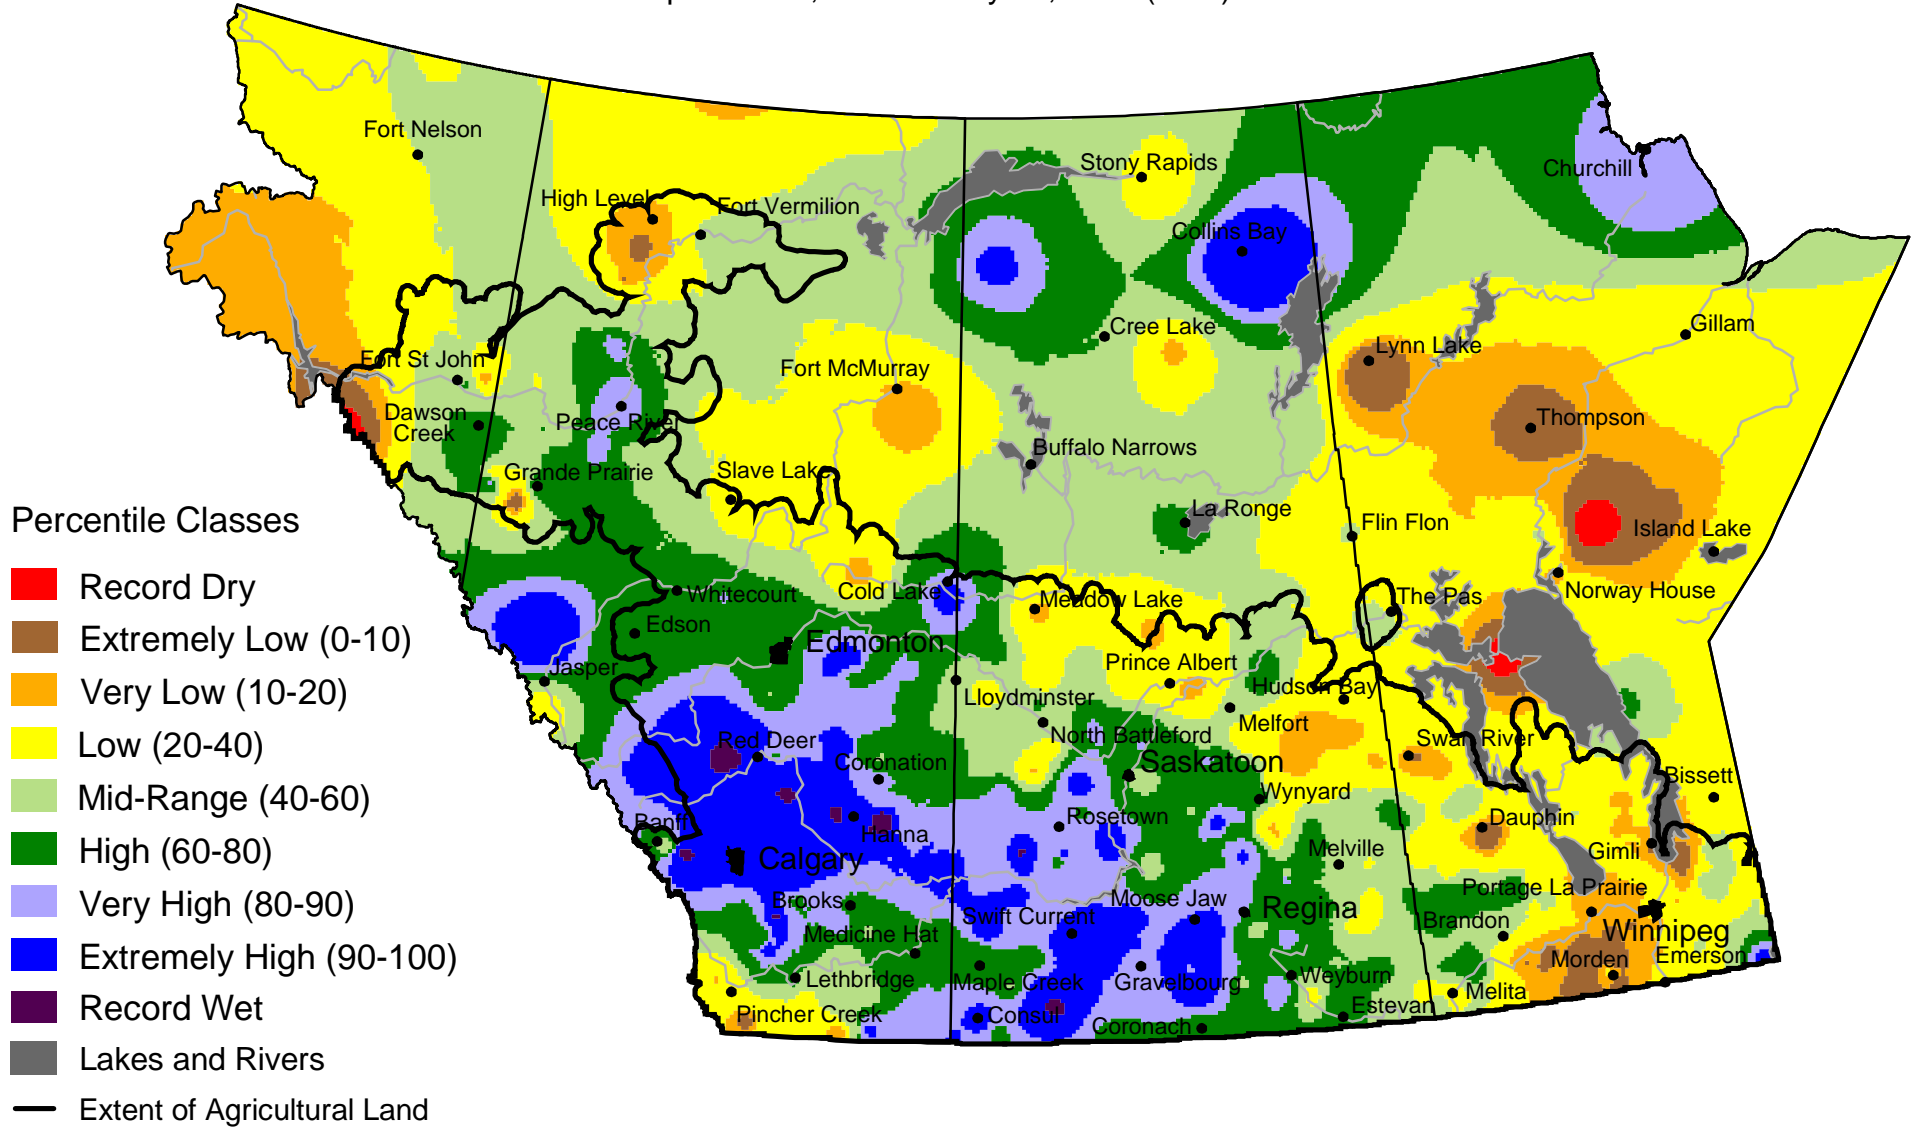

Current Precipitation Compared to Historical Distribution

September 1, 2002 to May 21, 2003 (A.M.)

www.agr.gc.ca/pfra/drought

Prepared by Agriculture and Agri-Food Canada (PFRA) using data from the Timely Climate Monitoring Network and the many federal and provincial agencies and volunteers that support it.