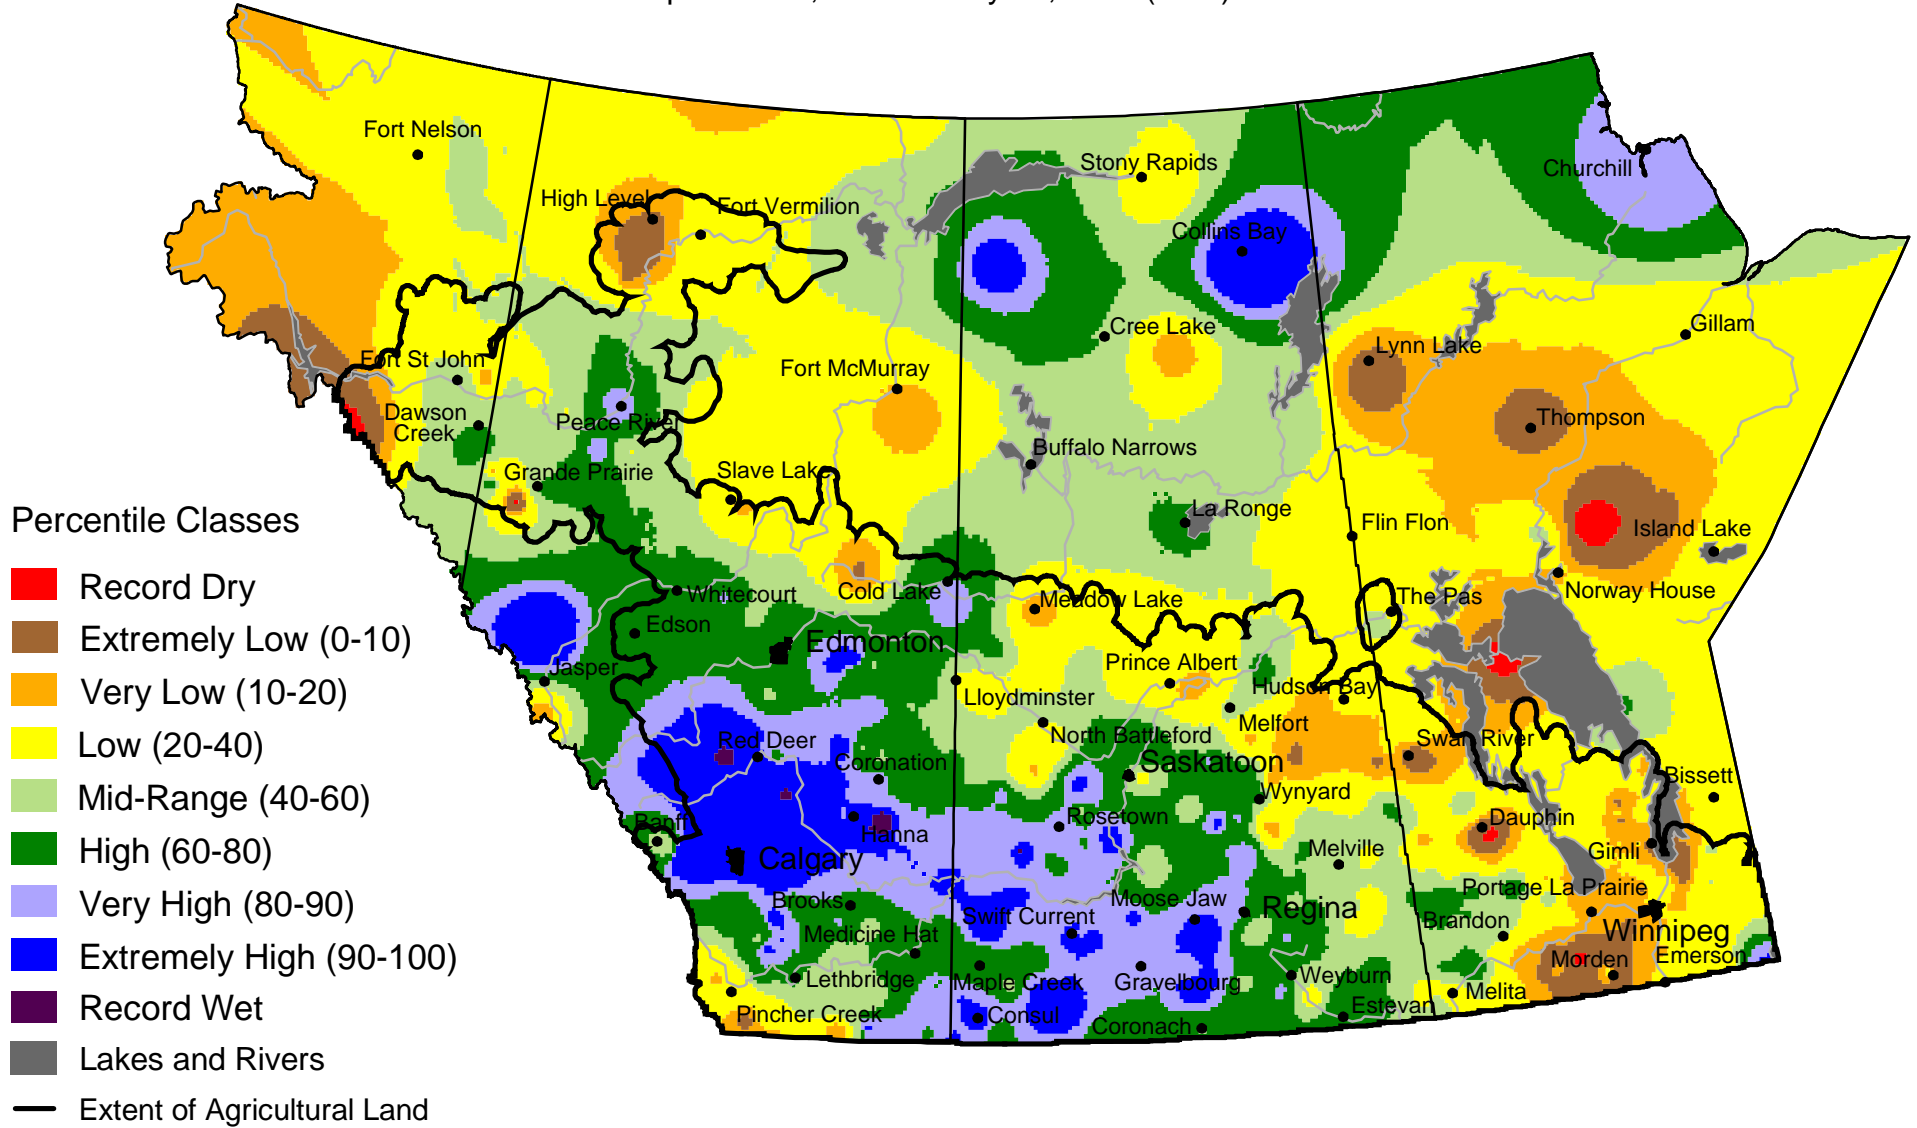

# Current Precipitation Compared to Historical Distribution

September 1, 2002 to May 28, 2003 (A.M.)

[www.agr.gc.ca/pfra/drought](http://www.agr.gc.ca/pfra/drought)

Prepared by Agriculture and Agri-Food Canada (PFRA) using data from the Timely Climate Monitoring Network and the many federal and provincial agencies and volunteers that support it.