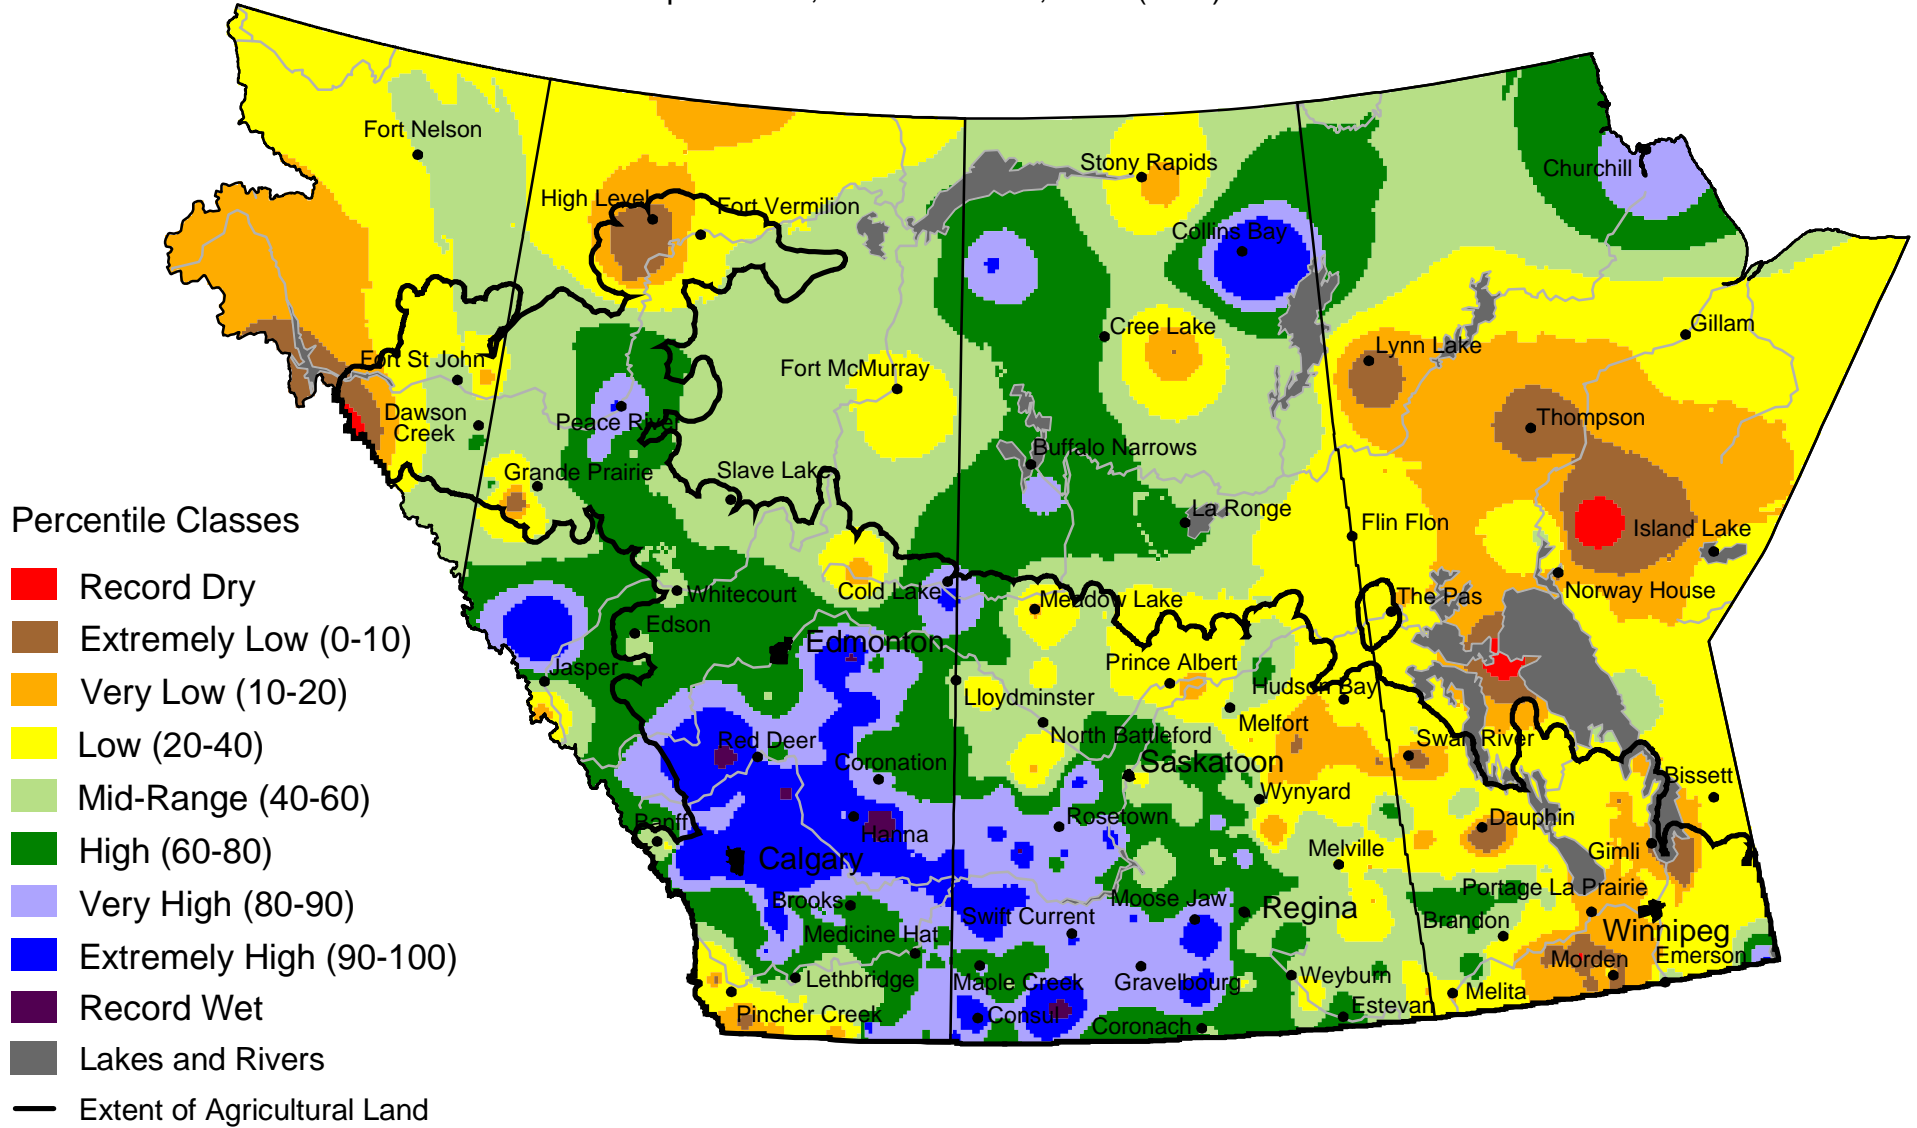

# Current Precipitation Compared to Historical Distribution

September 1, 2002 to June 4, 2003 (A.M.)

[www.agr.gc.ca/pfra/drought](http://www.agr.gc.ca/pfra/drought)

Prepared by Agriculture and Agri-Food Canada (PFRA) using data from the Timely Climate Monitoring Network and the many federal and provincial agencies and volunteers that support it.