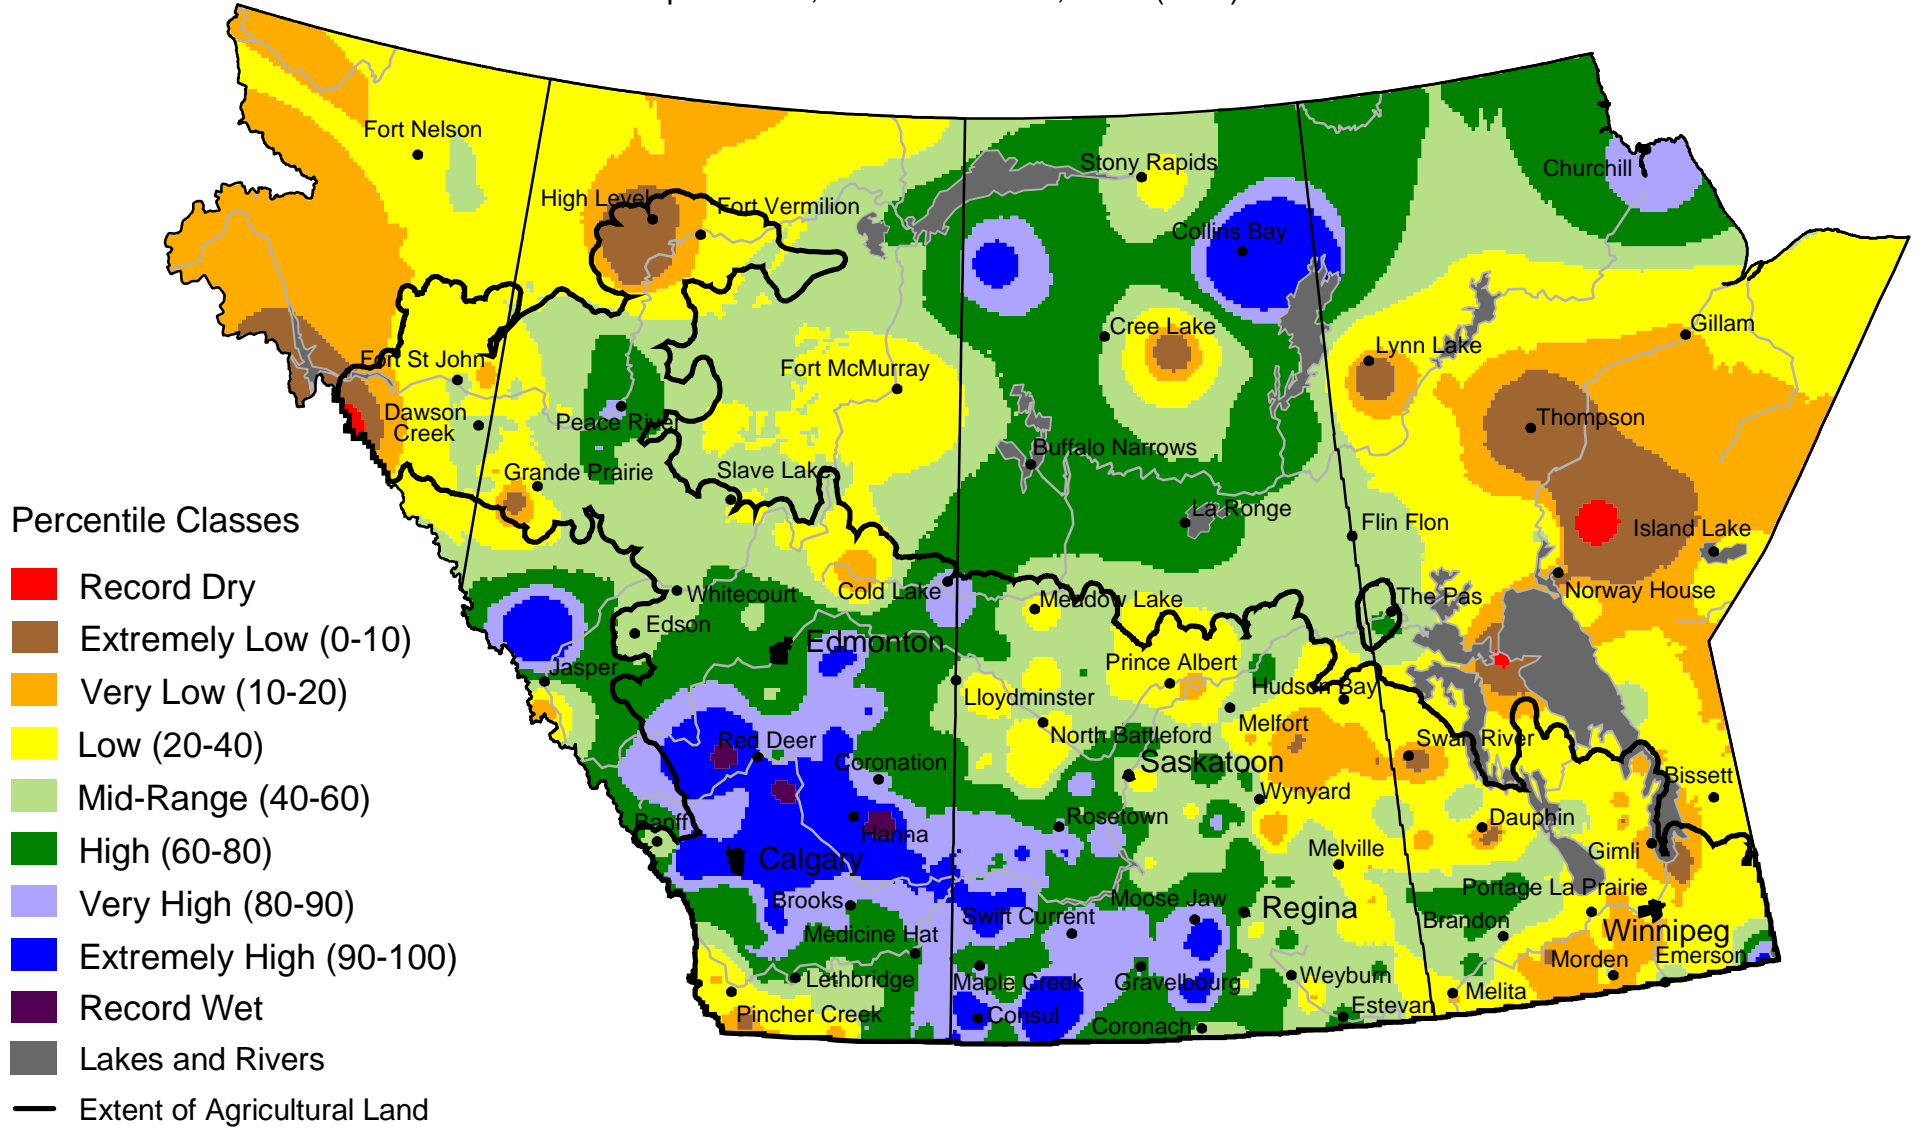

Current Precipitation Compared to Historical Distribution

September 1, 2002 to June 11, 2003 (A.M.)

www.agr.gc.ca/pfra/drought

Prepared by Agriculture and Agri-Food Canada (PFRA) using data from the Timely Climate Monitoring Network and the many federal and provincial agencies and volunteers that support it.