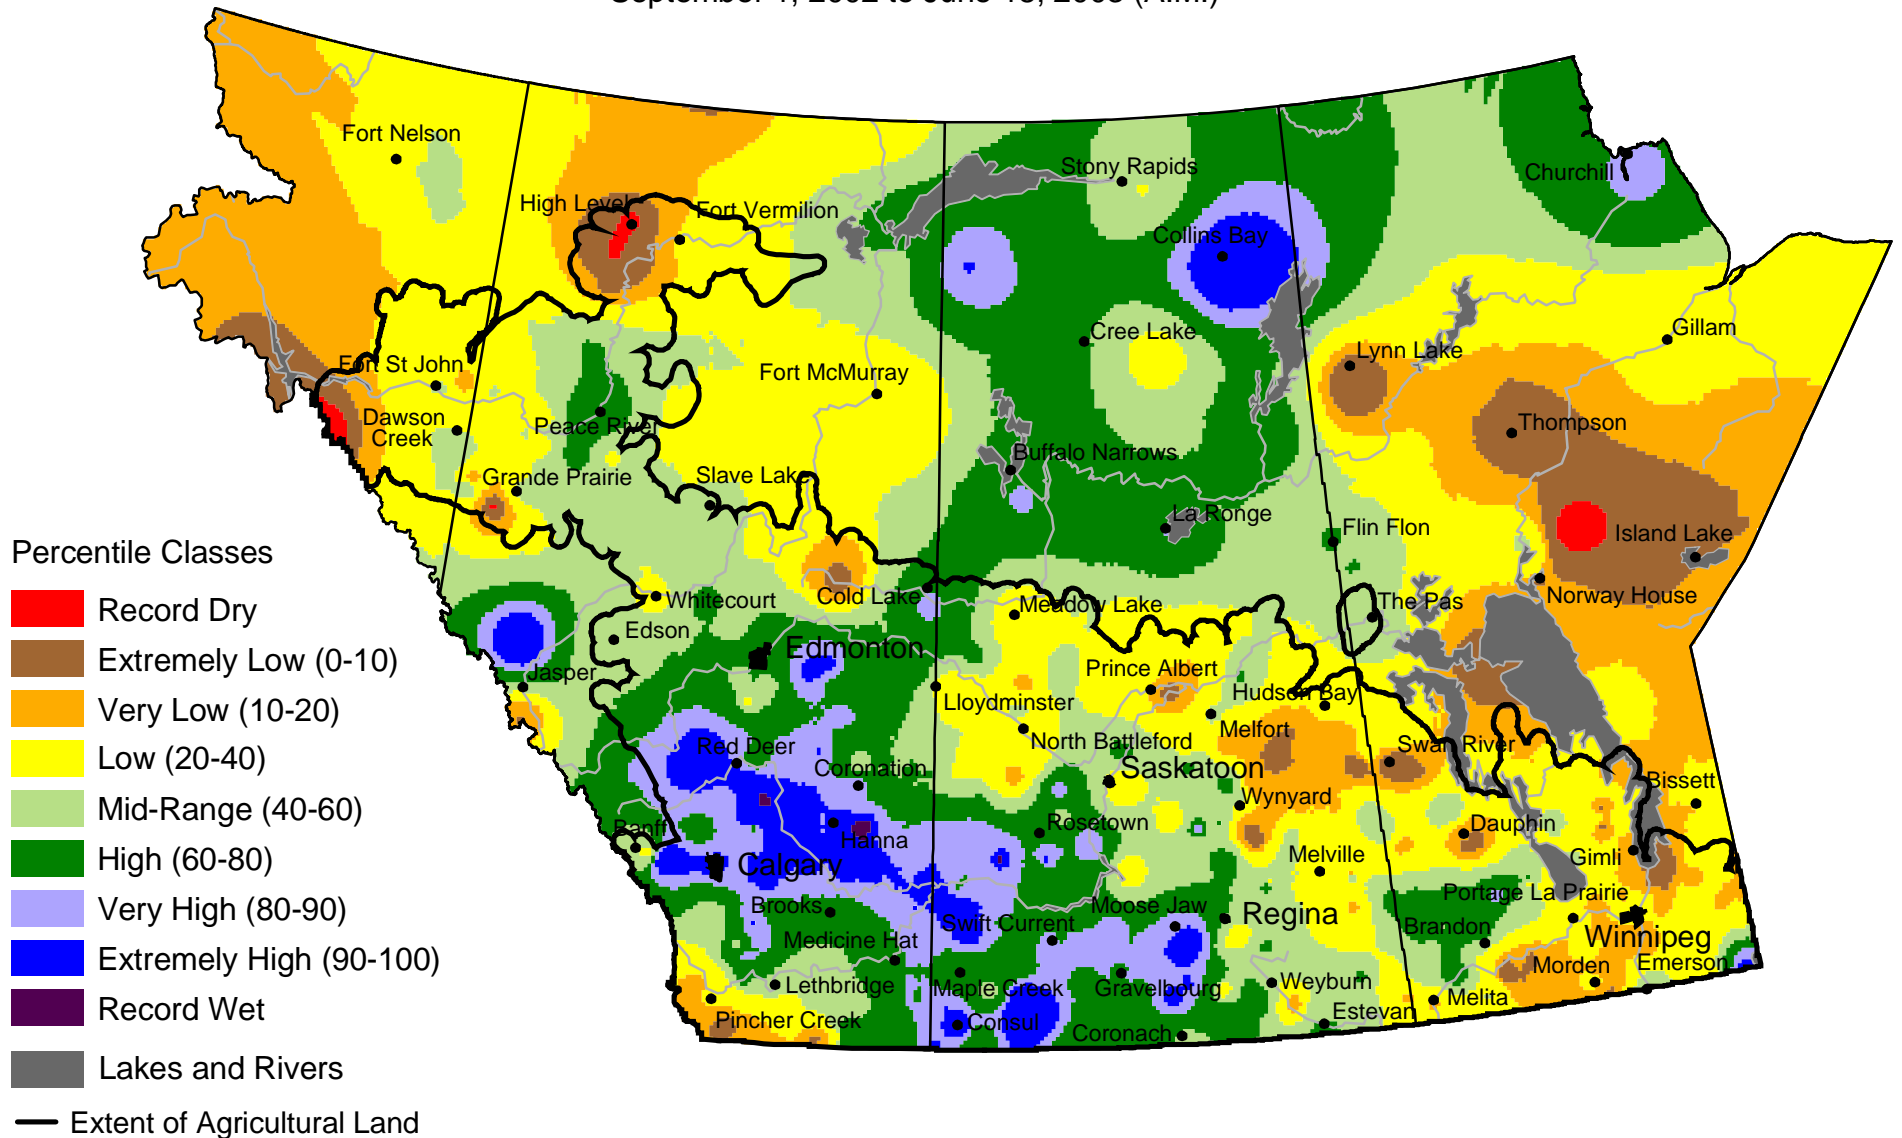

Current Precipitation Compared to Historical Distribution

September 1, 2002 to June 18, 2003 (A.M.)

Prepared by PFRA (Prairie Farm Rehabilitation Administration) using data from the Timely Climate Monitoring Network and the many federal and provincial agencies and volunteers that support it.