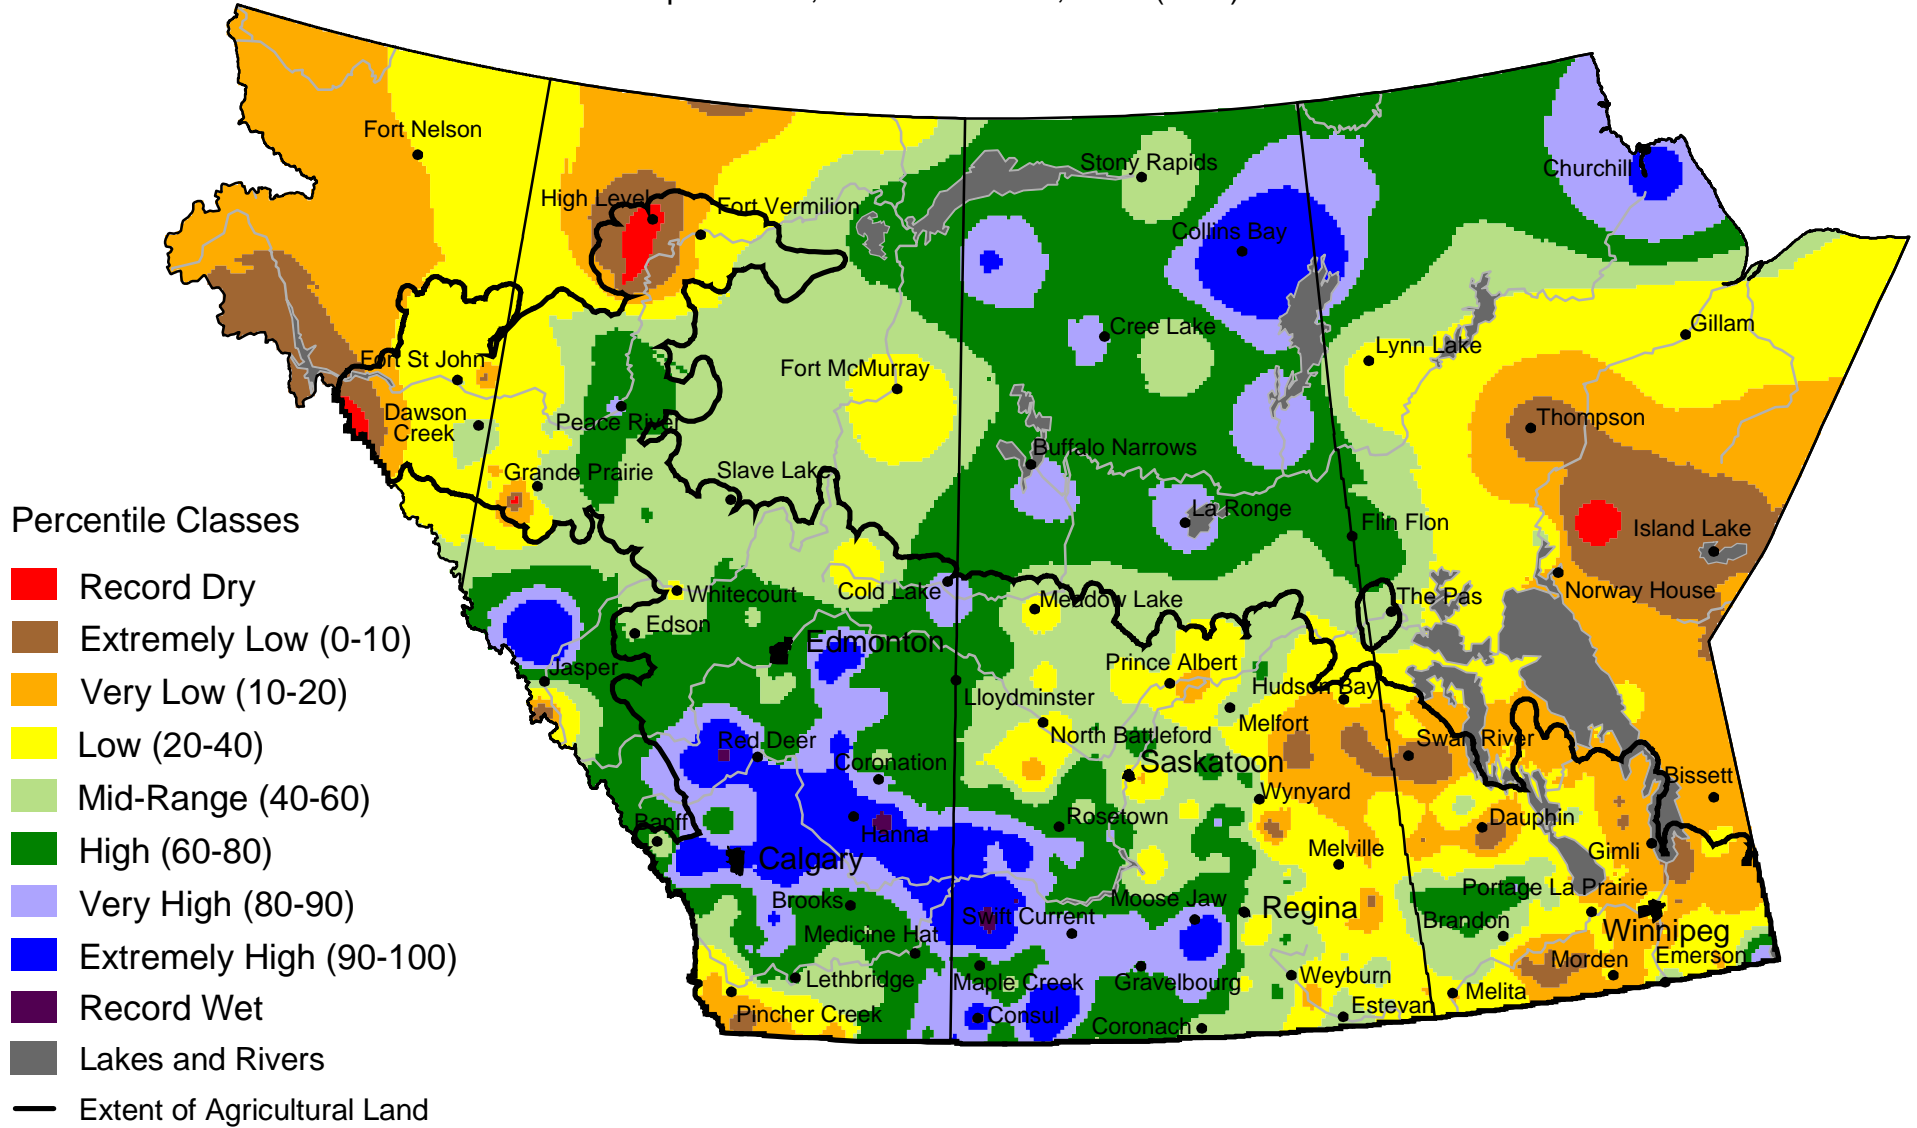

# Current Precipitation Compared to Historical Distribution

September 1, 2002 to June 25, 2003 (A.M.)

[www.agr.gc.ca/pfra/drought](http://www.agr.gc.ca/pfra/drought)

Prepared by Agriculture and Agri-Food Canada (PFRA) using data from the Timely Climate Monitoring Network and the many federal and provincial agencies and volunteers that support it.