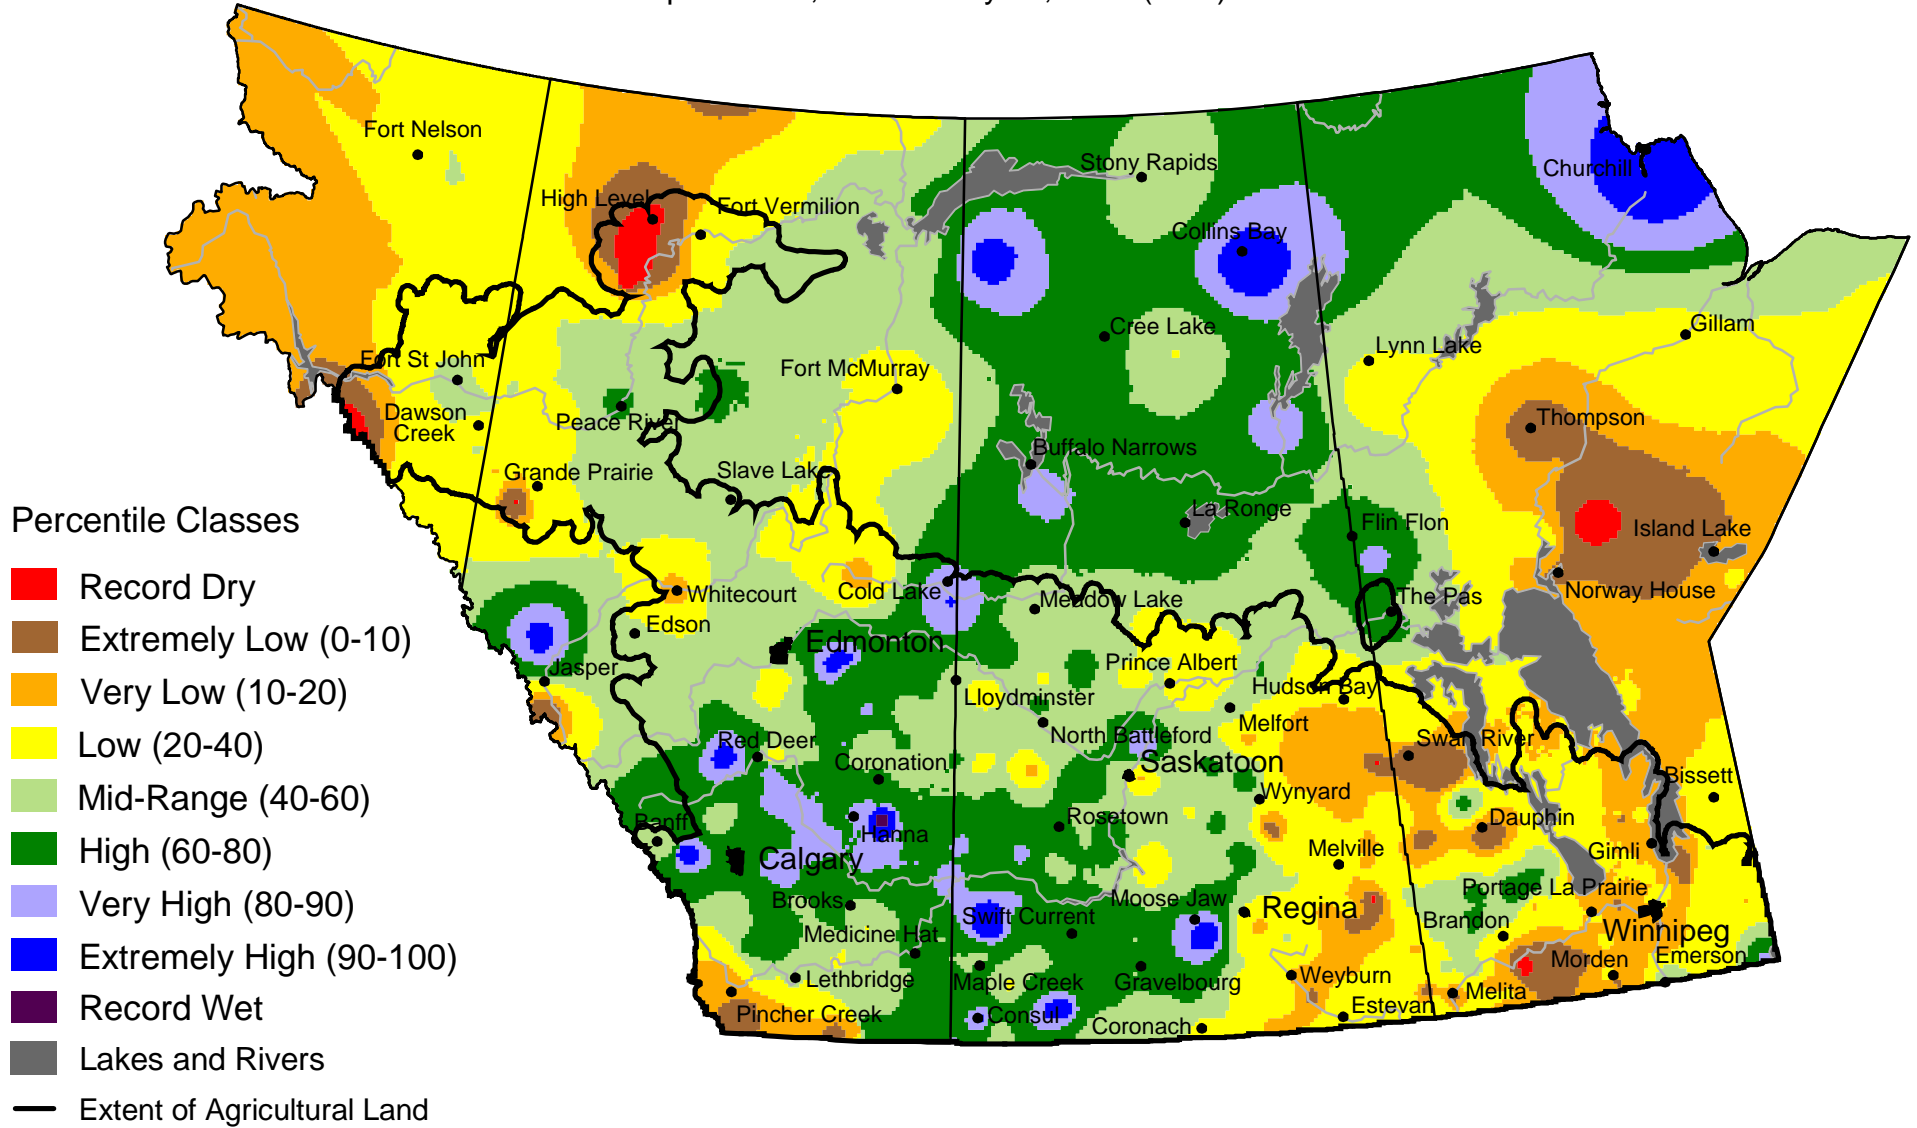

Current Precipitation Compared to Historical Distribution

September 1, 2002 to July 16, 2003 (A.M.)

www.agr.gc.ca/pfra/drought

Prepared by Agriculture and Agri-Food Canada (PFRA) using data from the Timely Climate Monitoring Network and the many federal and provincial agencies and volunteers that support it.