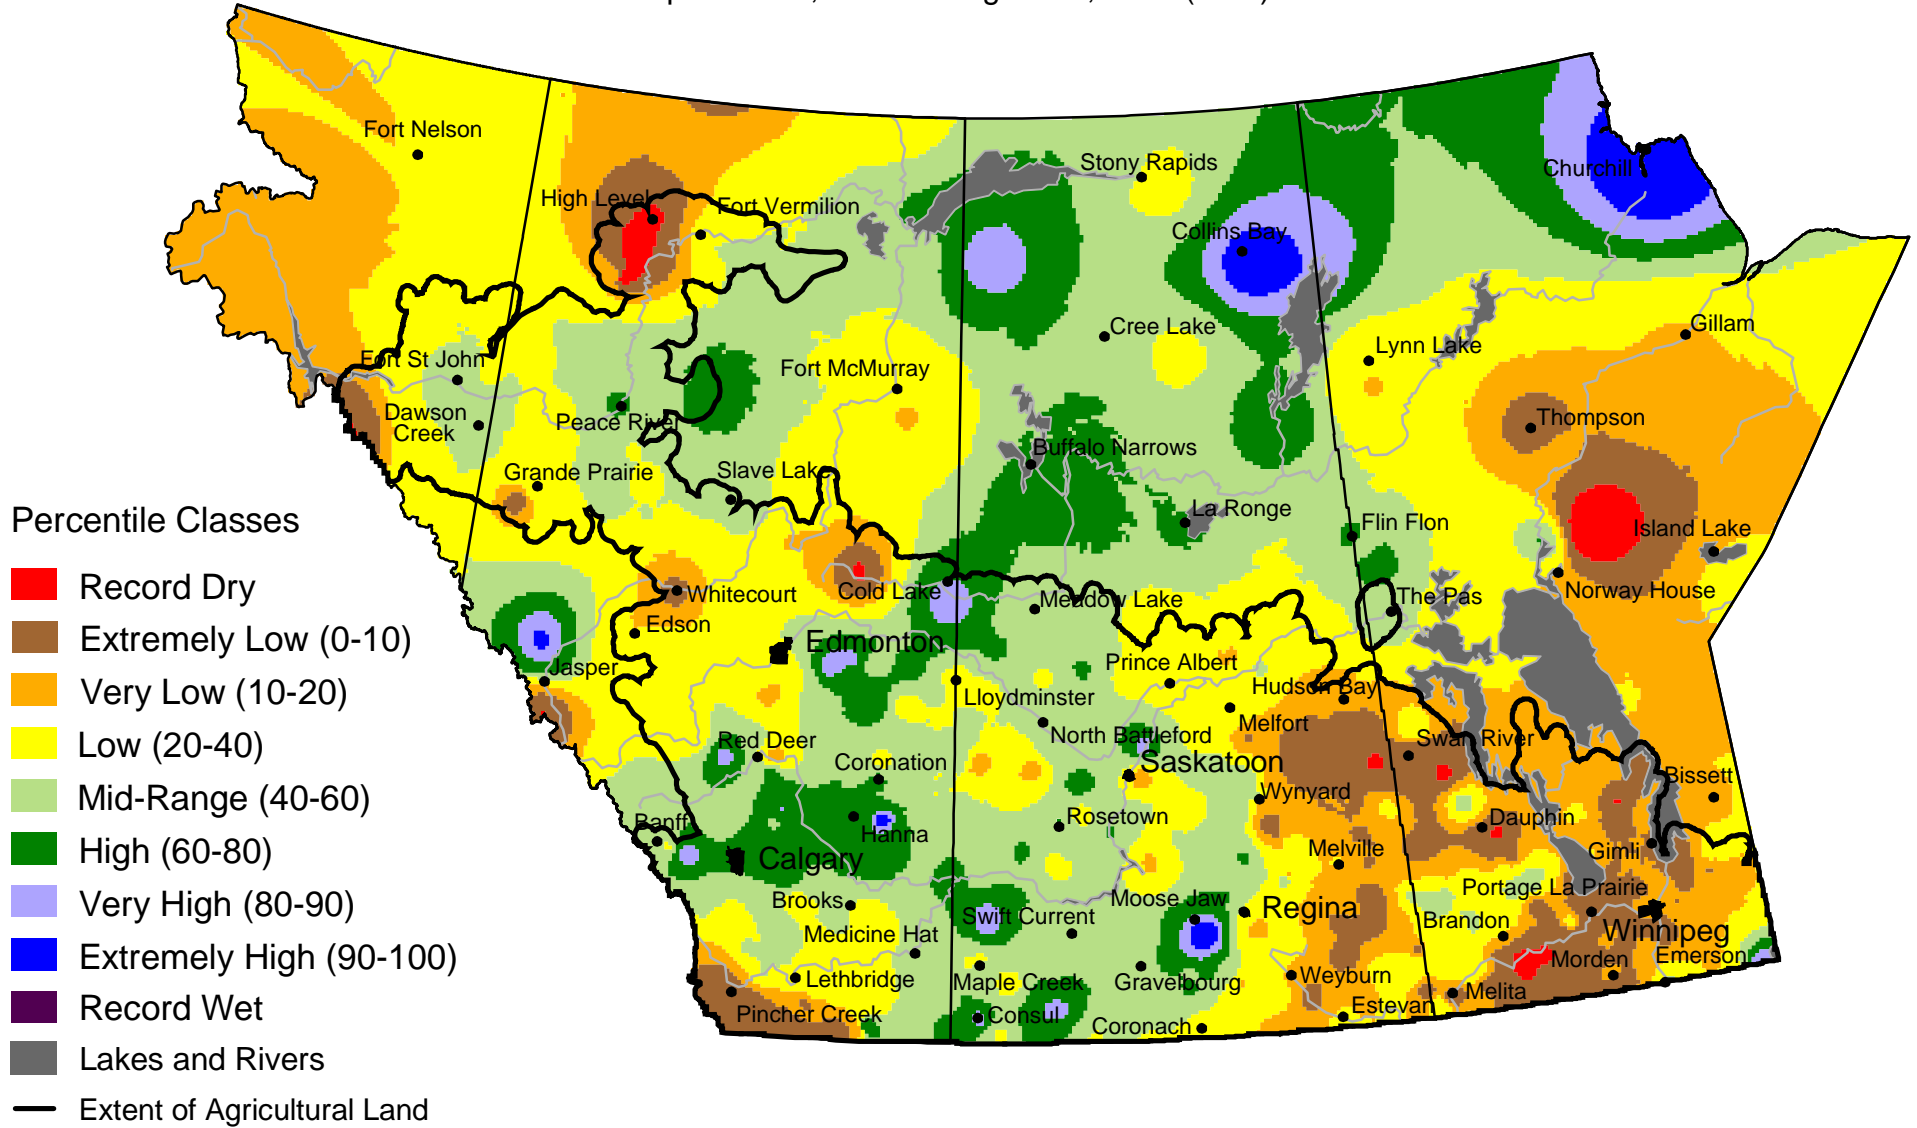

Current Precipitation Compared to Historical Distribution

September 1, 2002 to August 13, 2003 (A.M.)

www.agr.gc.ca/pfra/drought

Prepared by Agriculture and Agri-Food Canada (PFRA) using data from the Timely Climate Monitoring Network and the many federal and provincial agencies and volunteers that support it.