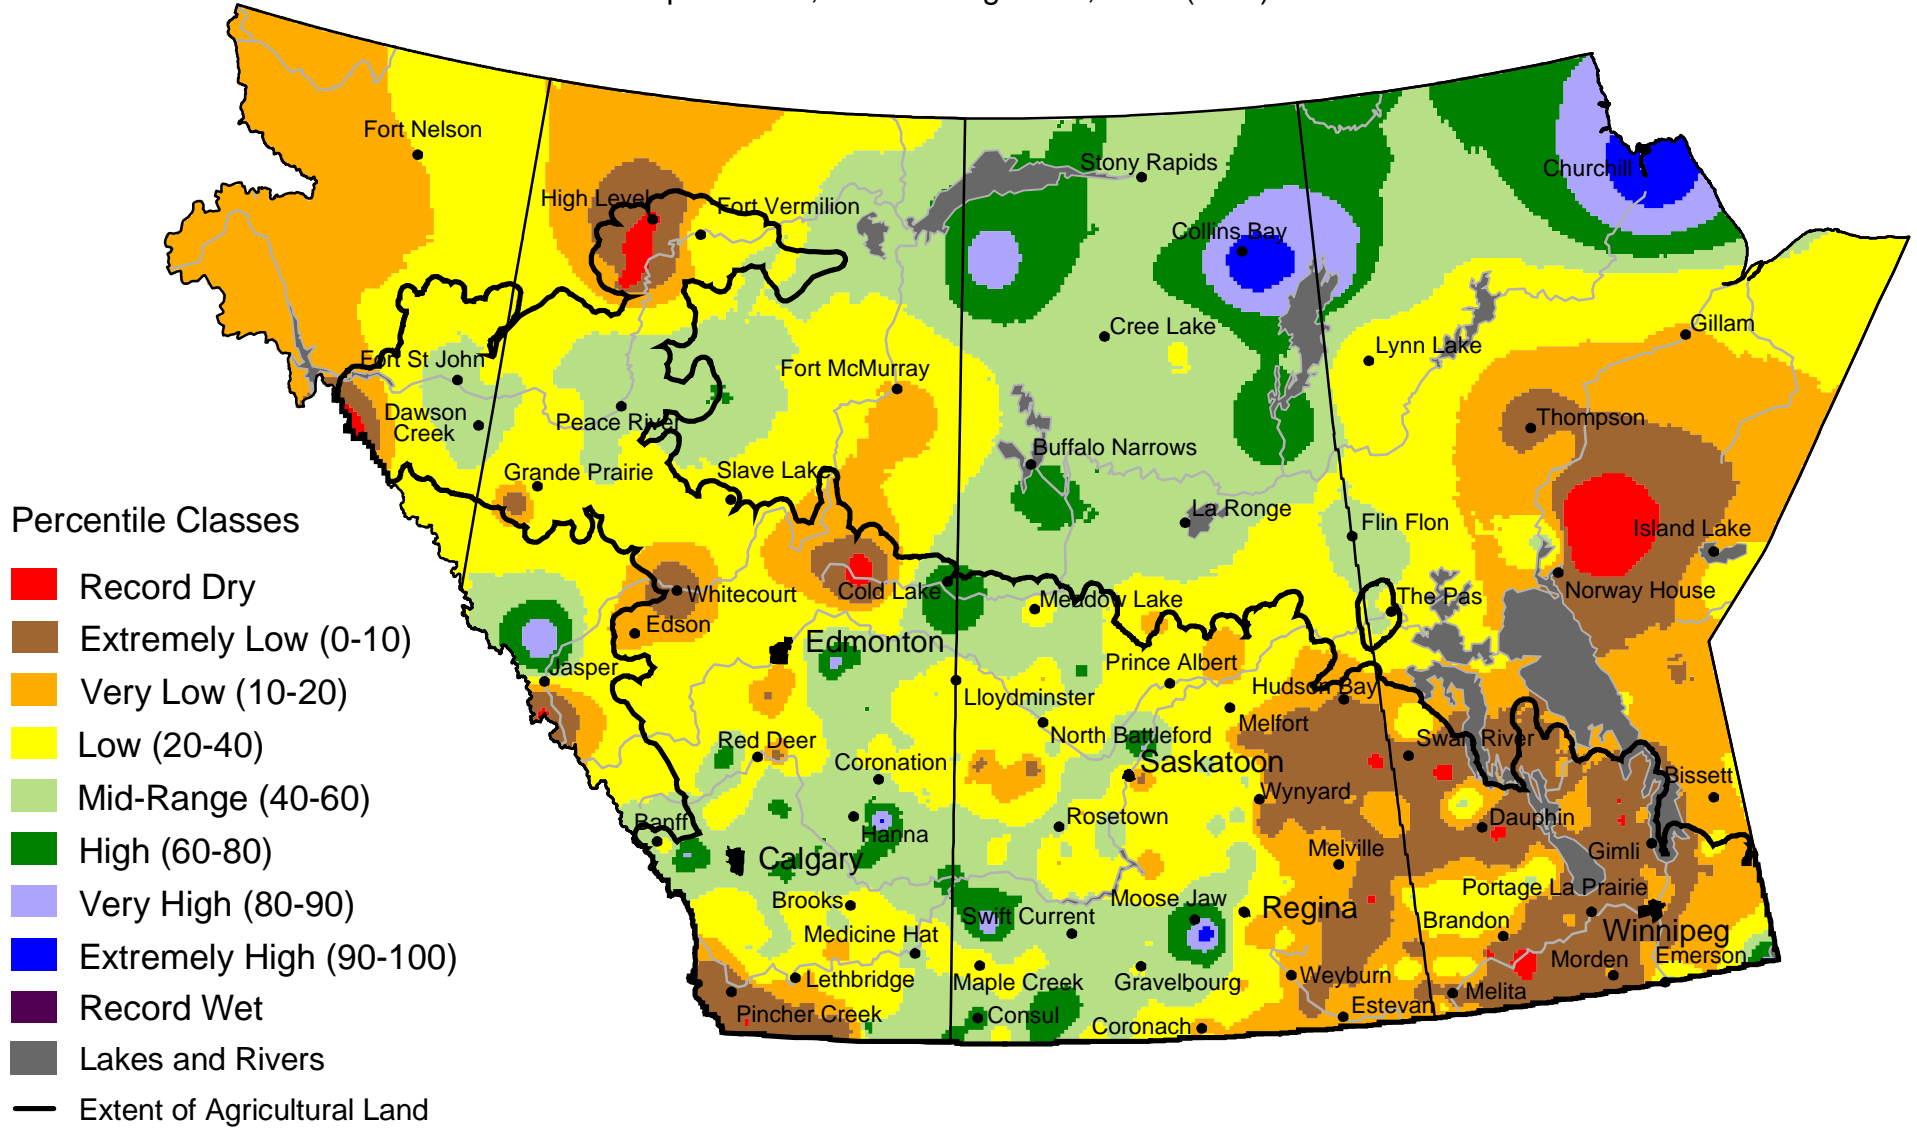

Current Precipitation Compared to Historical Distribution

September 1, 2002 to August 27, 2003 (A.M.)

www.agr.gc.ca/pfra/drought

Prepared by Agriculture and Agri-Food Canada (PFRA) using data from the Timely Climate Monitoring Network and the many federal and provincial agencies and volunteers that support it.