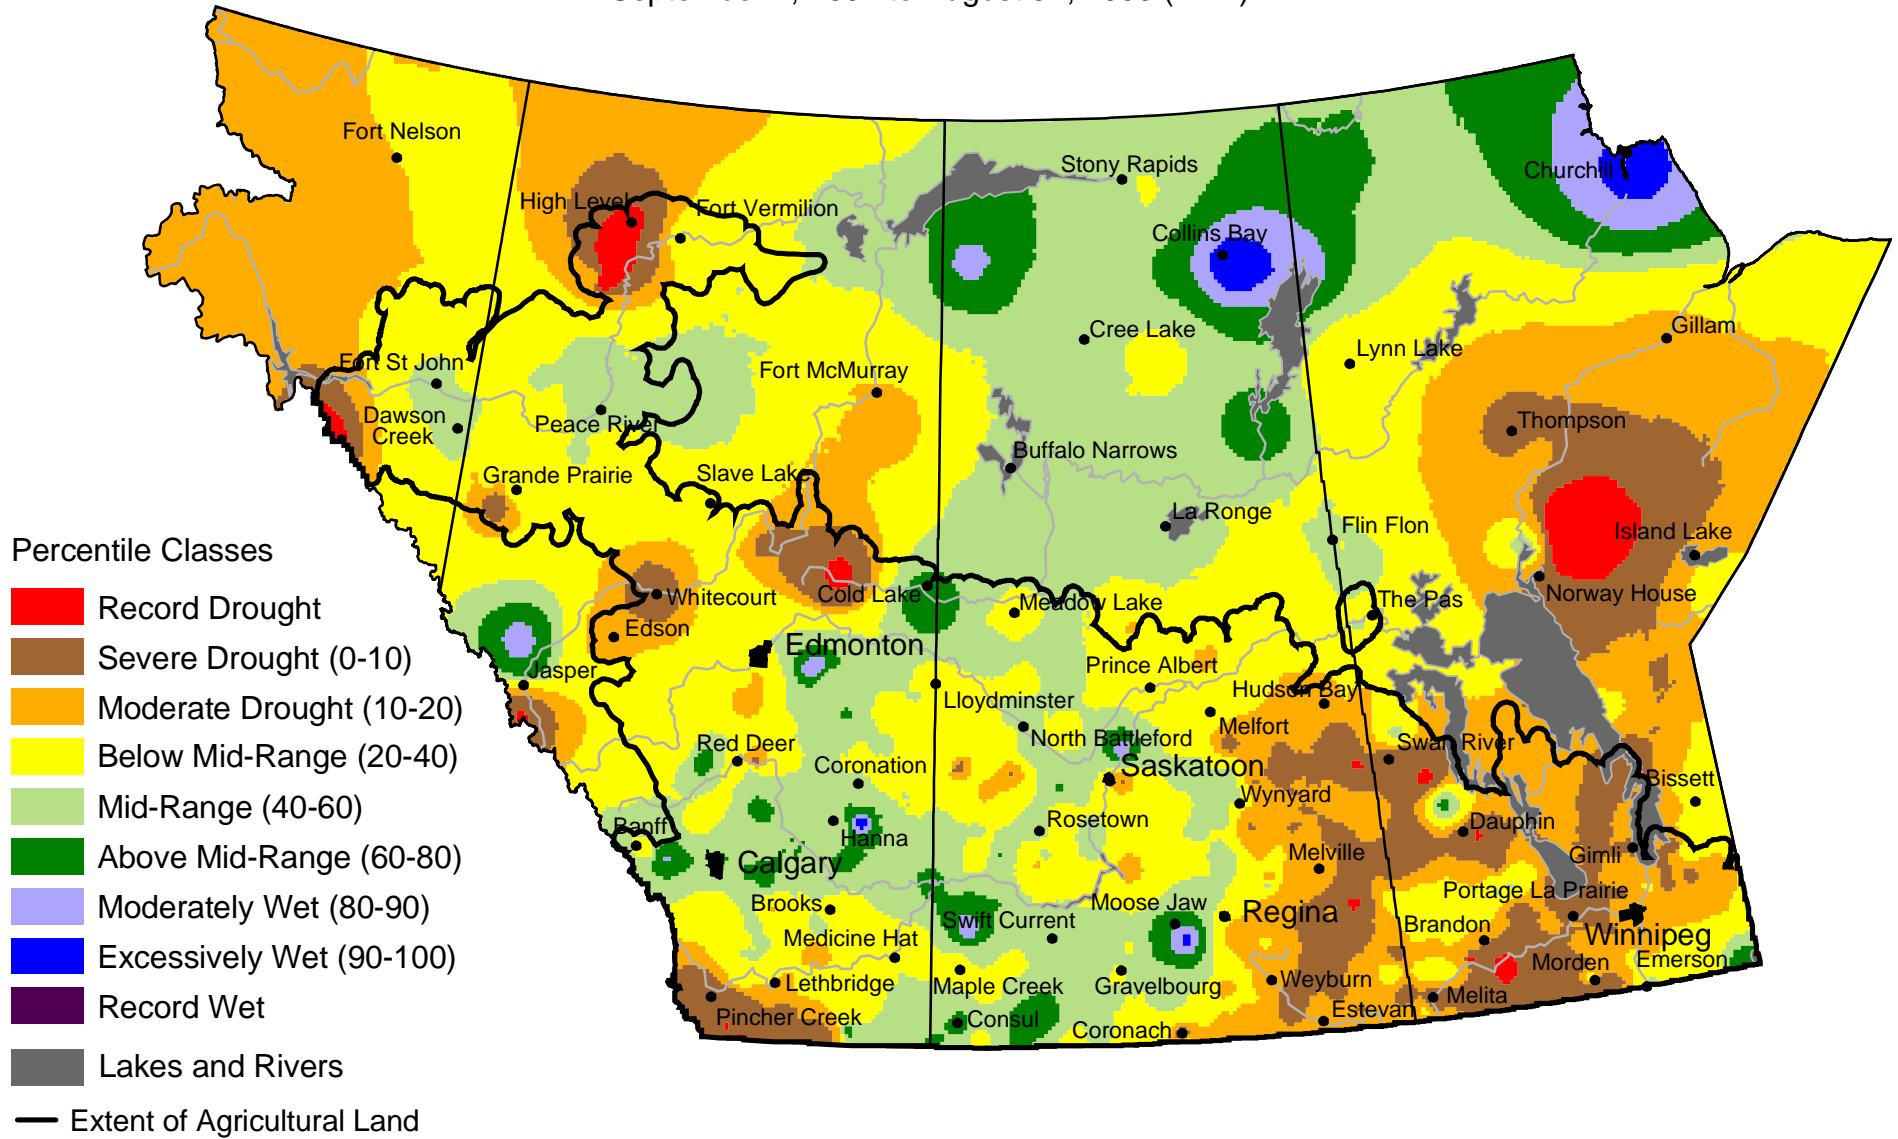

# Current Precipitation Compared to Historical Distribution

September 1, 2002 to August 31, 2003 (A.M.)

Prepared by PFRA (Prairie Farm Rehabilitation Administration) using data from the Timely Climate Monitoring Network and the many federal and provincial agencies and volunteers that support it.