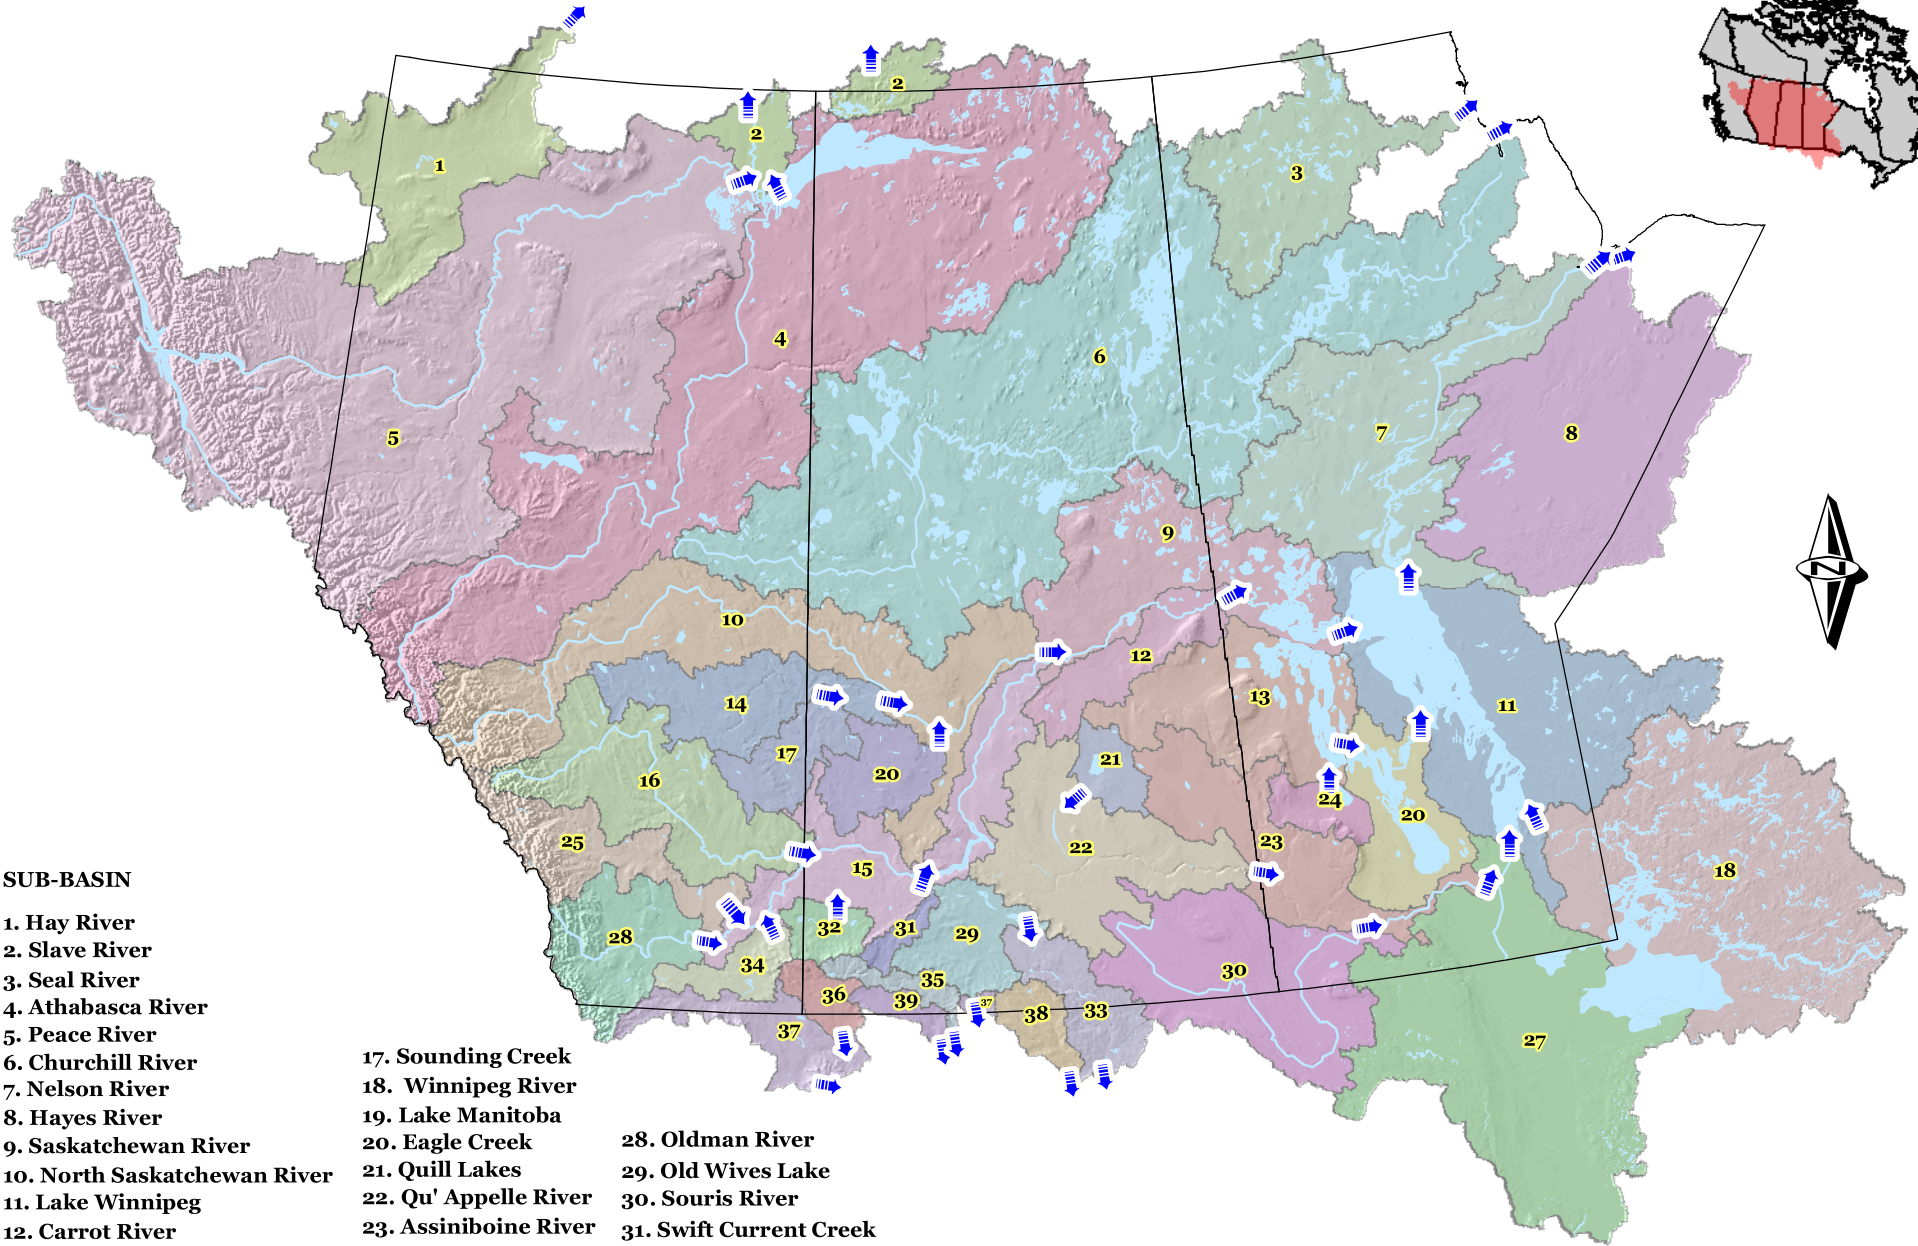

# Sous-bassins de l'ARAP

## SUB-BASIN

- |                              |                       |                         |
|------------------------------|-----------------------|-------------------------|
| 1. Hay River                 | 17. Sounding Creek    | 28. Oldman River        |
| 2. Slave River               | 18. Winnipeg River    | 29. Old Wives Lake      |
| 3. Seal River                | 19. Lake Manitoba     | 30. Souris River        |
| 4. Athabasca River           | 20. Eagle Creek       | 31. Swift Current Creek |
| 5. Peace River               | 21. Quill Lakes       | 32. Bigstick Lake       |
| 6. Churchill River           | 22. Qu' Appelle River | 33. Big Muddy Creek     |
| 7. Nelson River              | 23. Assiniboine River | 34. Seven Persons Creek |
| 8. Hayes River               | 24. Dauphin River     | 35. Frenchman River     |
| 9. Saskatchewan River        | 25. Bow River         | 36. Lodge-Battle Creeks |
| 10. North Saskatchewan River | 26. Lake Manitoba     | 37. Milk River          |
| 11. Lake Winnipeg            | 27. Red River         | 38. Poplar River        |
| 12. Carrot River             |                       | 39. Whitewater Creek    |