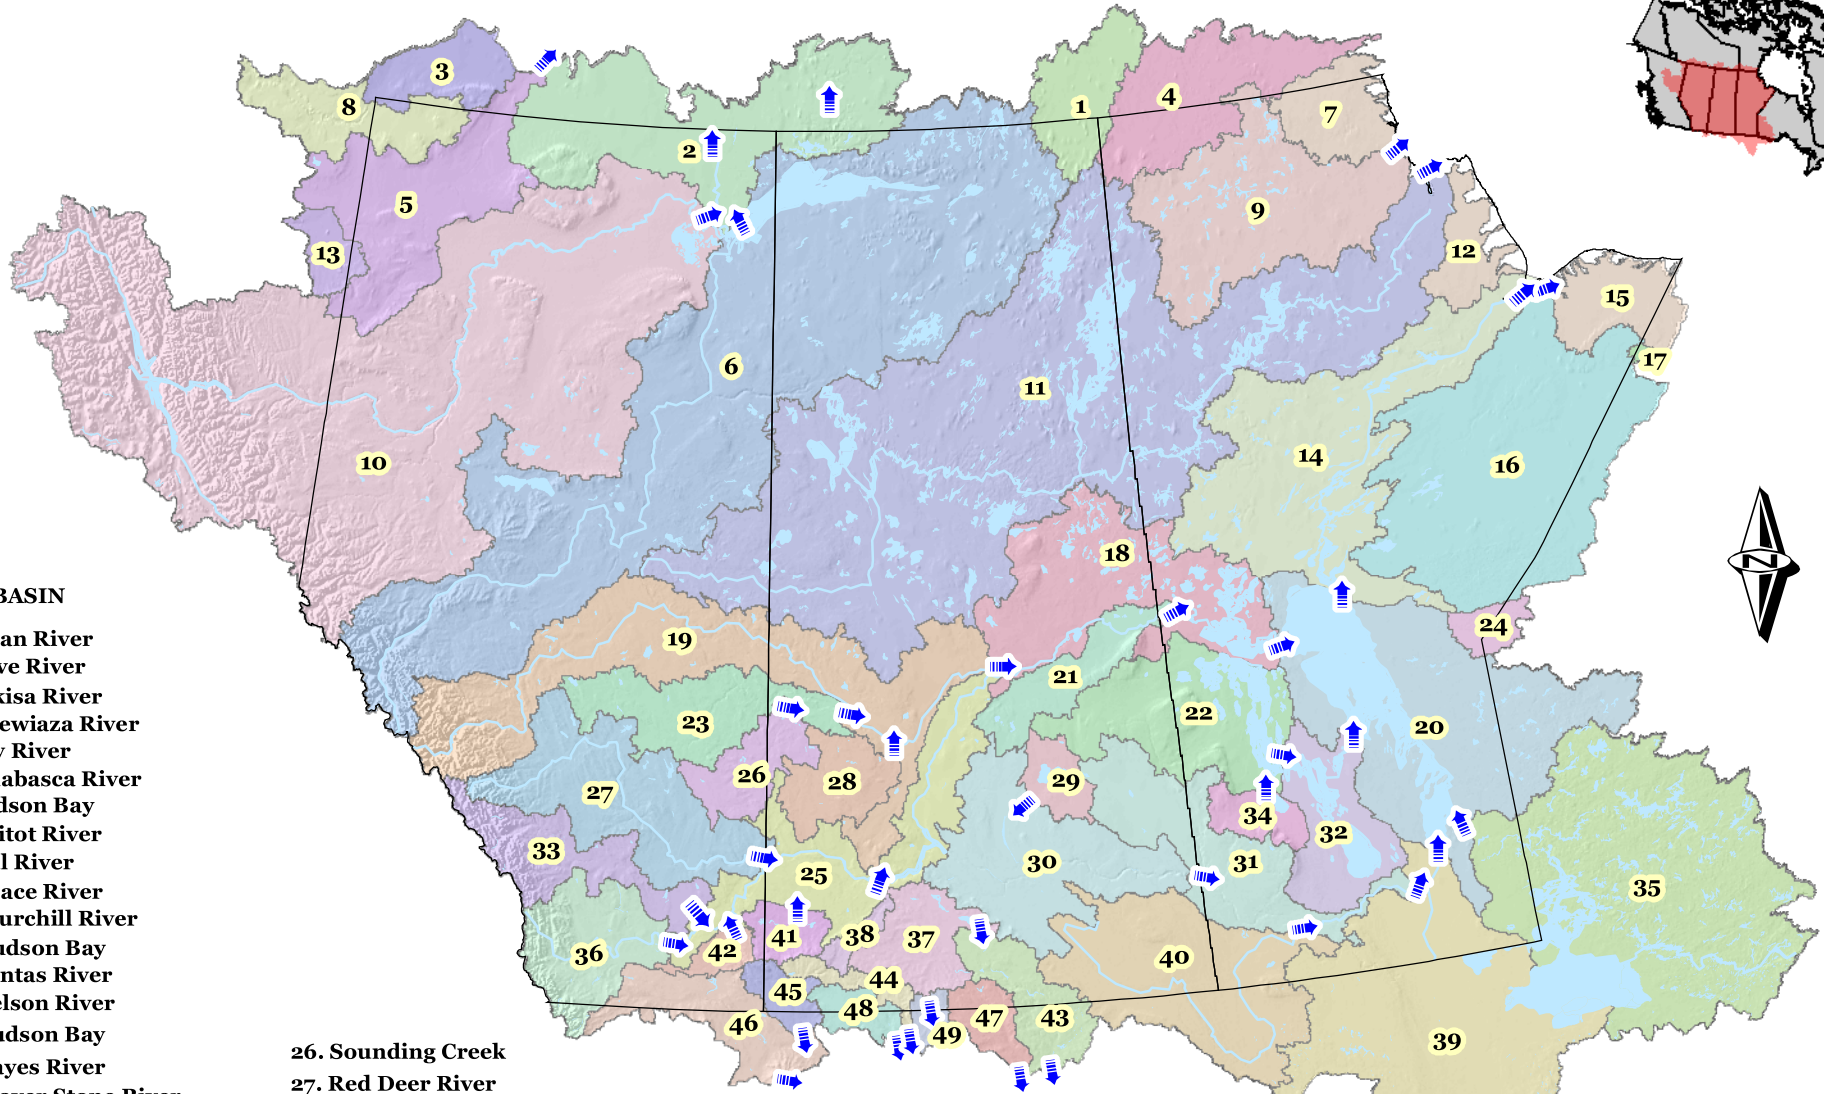

PFRA Sub-basins

SUB-BASIN

- 1. Kazan River
- 2. Slave River
- 3. Kakisa River
- 4. Thlewiaza River
- 5. Hay River
- 6. Athabasca River
- 7. Hudson Bay
- 8. Petitot River
- 9. Seal River
- 10. Peace River
- 11. Churchill River
- 12. Hudson Bay
- 13. Fontas River
- 14. Nelson River
- 15. Hudson Bay
- 16. Hayes River
- 17. Beaver Stone River
- 18. Saskatchewan River
- 19. North Saskatchewan River
- 20. Lake Winnipeg
- 21. Carrot River
- 22. Lake Winnipegosis
- 23. Battle River
- 24. Cobham River
- 25. South Saskatchewan River

- 26. Sounding Creek
- 27. Red Deer River
- 28. Eagle Creek
- 29. Quill Lakes
- 30. Qu'Appelle River
- 31. Assiniboine Creek
- 32. Lake Manitoba
- 33. Bow River
- 34. Dauphin Lake
- 35. Winnipeg River

- 36. Oldman River
- 37. Old Wives Lake
- 38. Swift Current Creek
- 39. Red River
- 40. Souris River
- 41. Bigstick Lake
- 42. Seven Persons Creek

- 43. Big Muddy Creek
- 44. Frenchman River
- 45. Lodge-Battle Creeks
- 46. Milk River
- 47. Poplar River
- 48. Whitewater Creek
- 49. Rock Creek