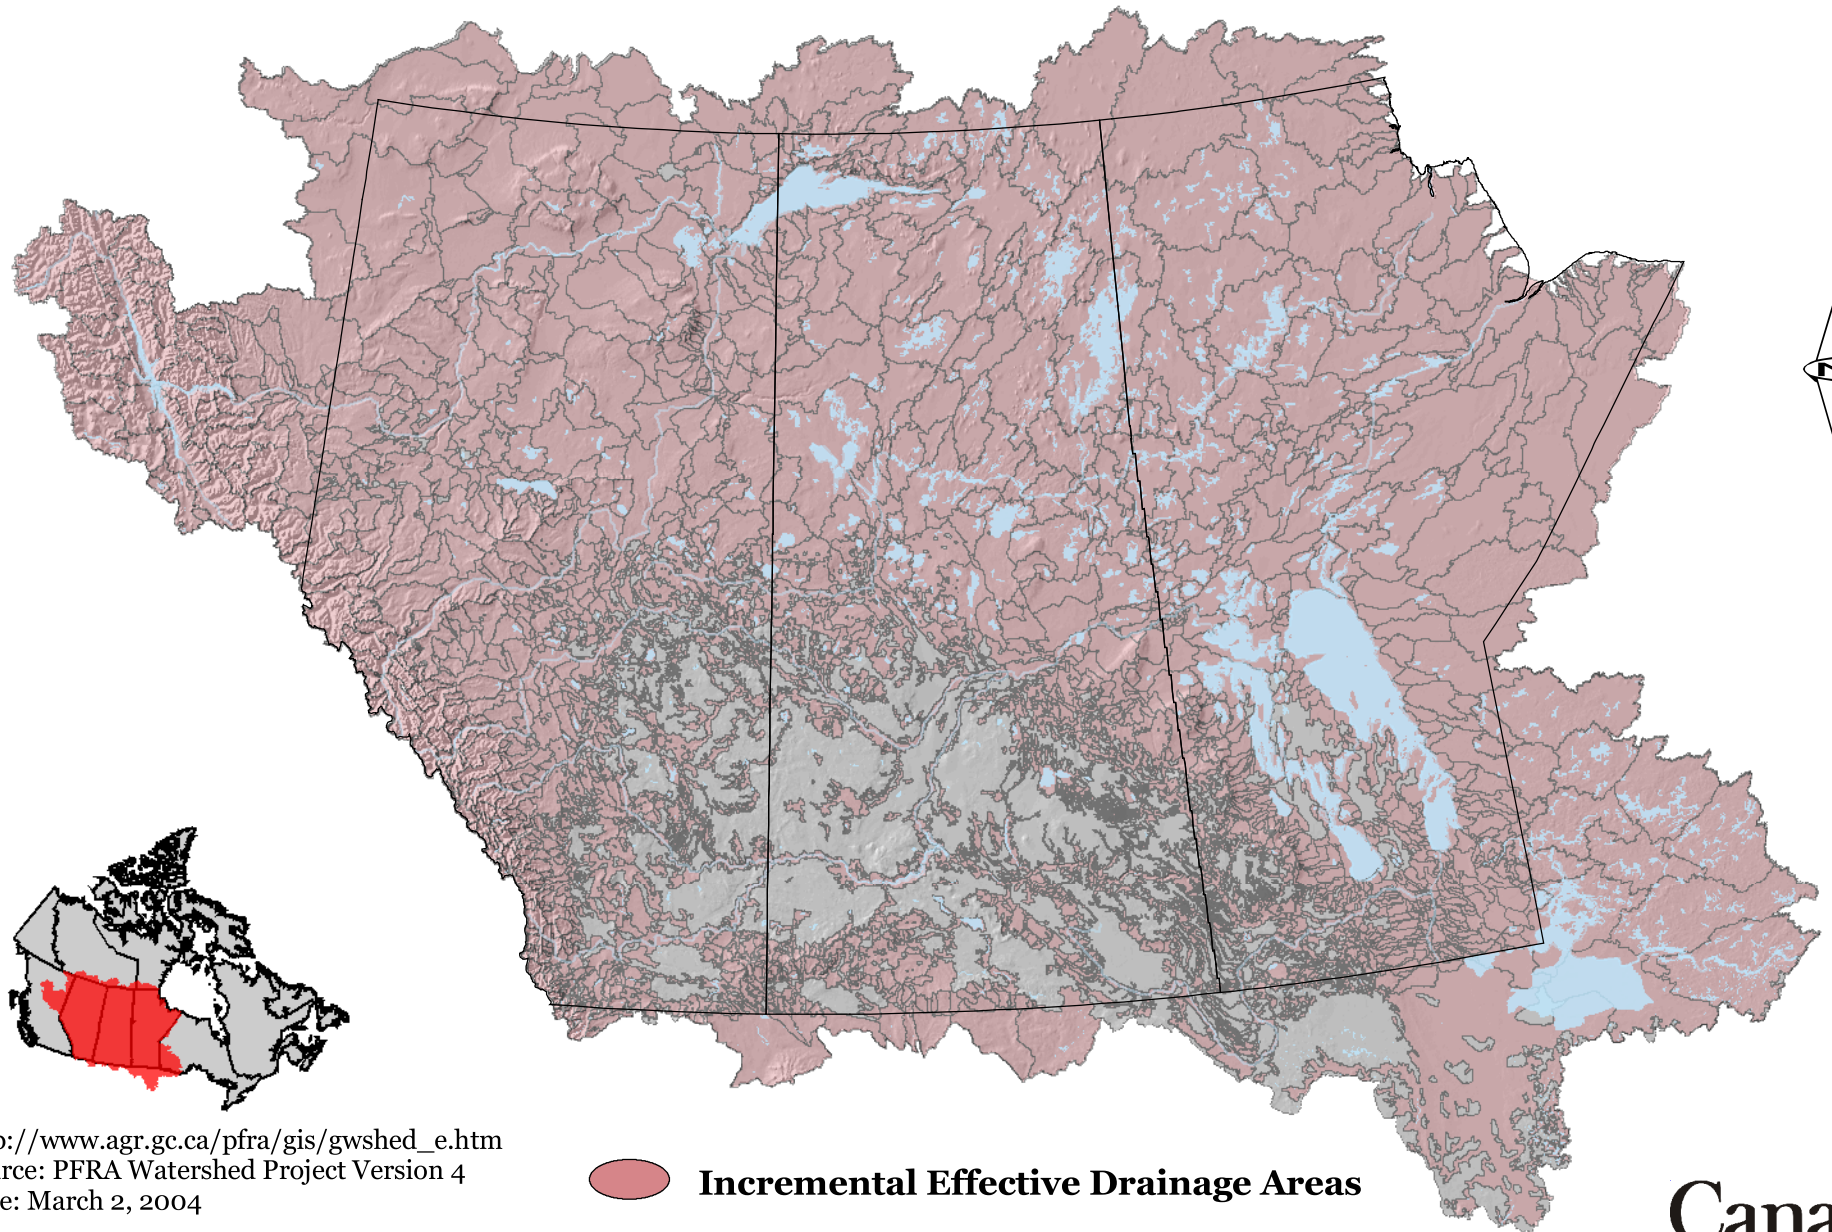

# Effective Drainage Area of the Incremental Drainage Areas of the PFRA Watershed Project

[http://www.agr.gc.ca/pfra/gis/gwshed\\_e.htm](http://www.agr.gc.ca/pfra/gis/gwshed_e.htm)  
Source: PFRA Watershed Project Version 4  
Date: March 2, 2004

 **Incremental Effective Drainage Areas**

Canada 