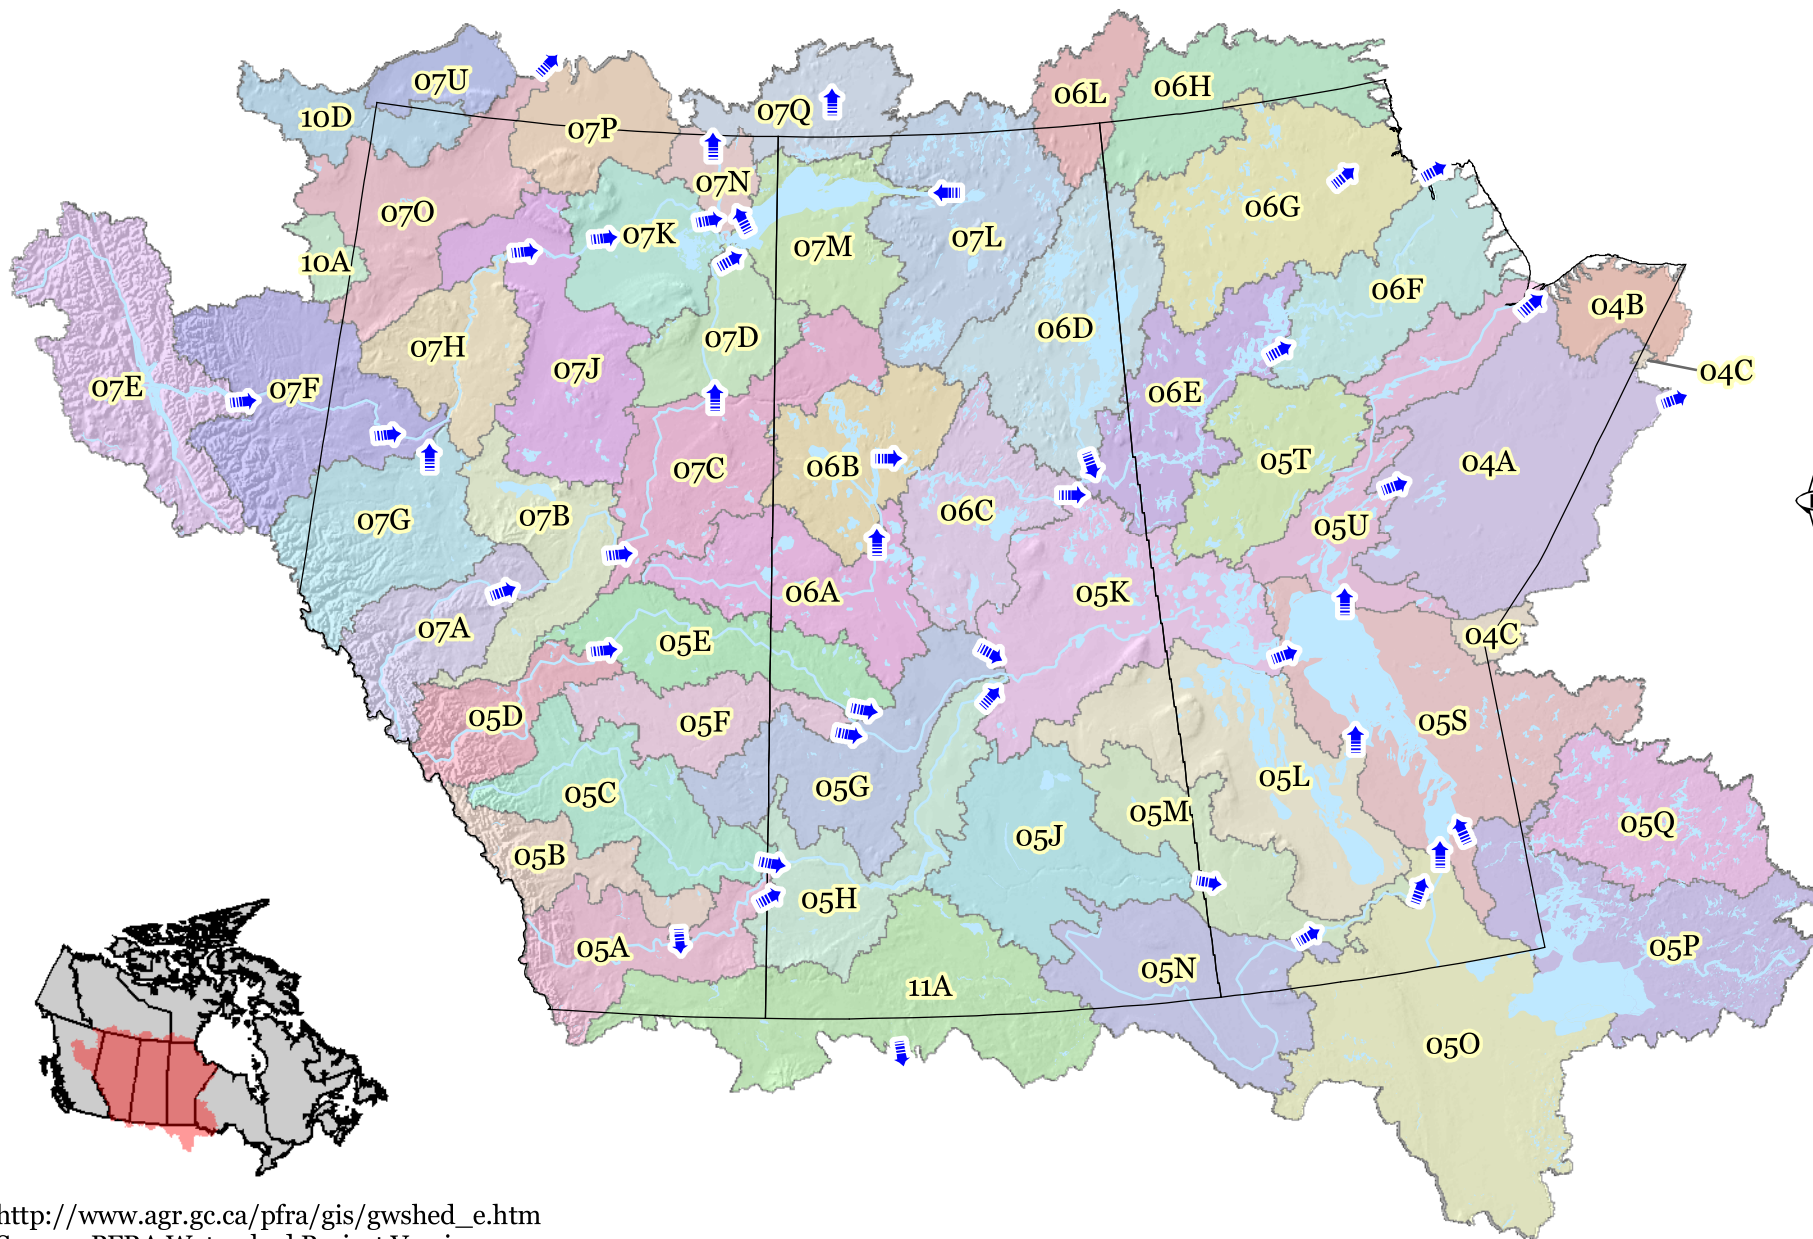

Agriculture and
Agri-Food Canada

Agriculture et
Agroalimentaire Canada

Environment Canada Sub-basins

http://www.agr.gc.ca/pfra/gis/gwshed_e.htm
Source: PFRA Watershed Project Version 4
Date: March 3, 2004

Canada