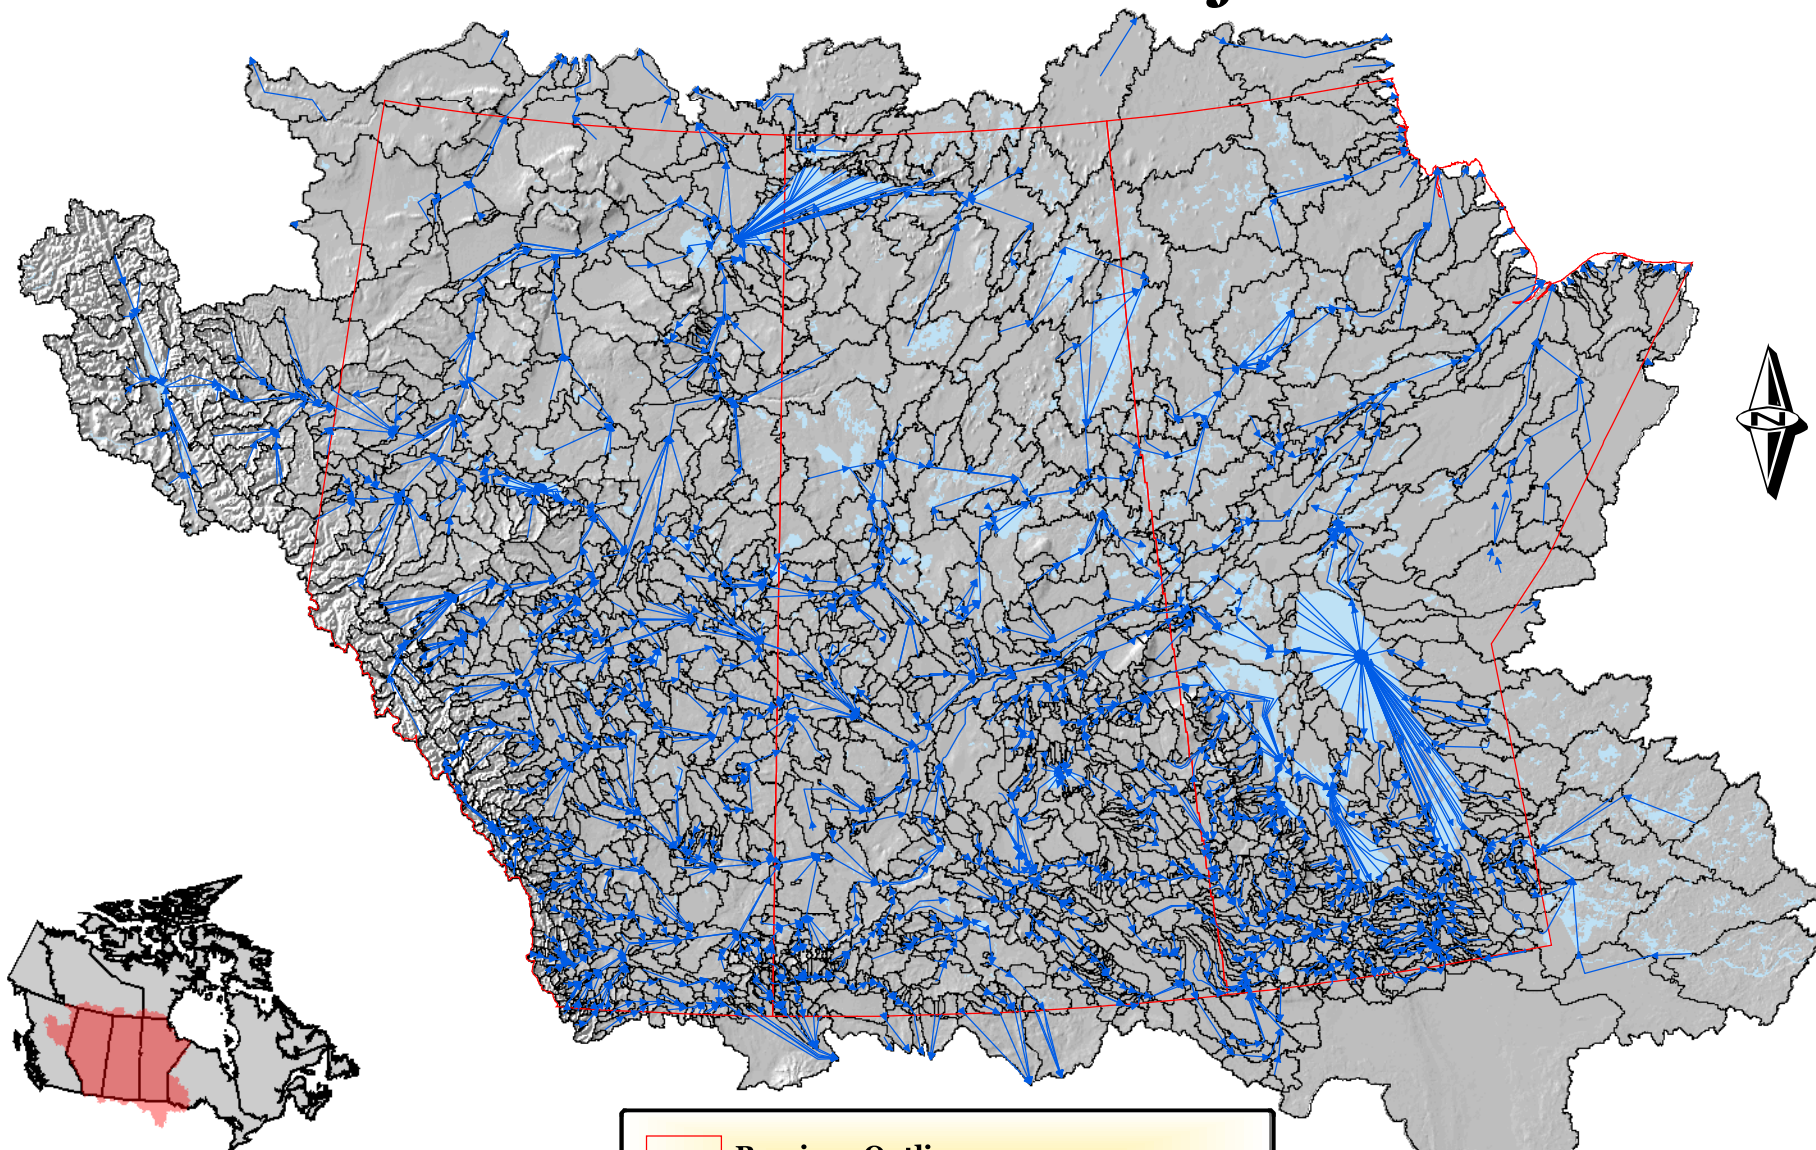

Agriculture and
Agri-Food Canada

Agriculture et
Agroalimentaire Canada

Hydrometric Gauging Station Network of the PFRA Watershed Project

http://www.agr.gc.ca/pfra/gis/gwshed_e.htm
Source: PFRA Watershed Project Version 4
Date: March 3, 2004

Canada