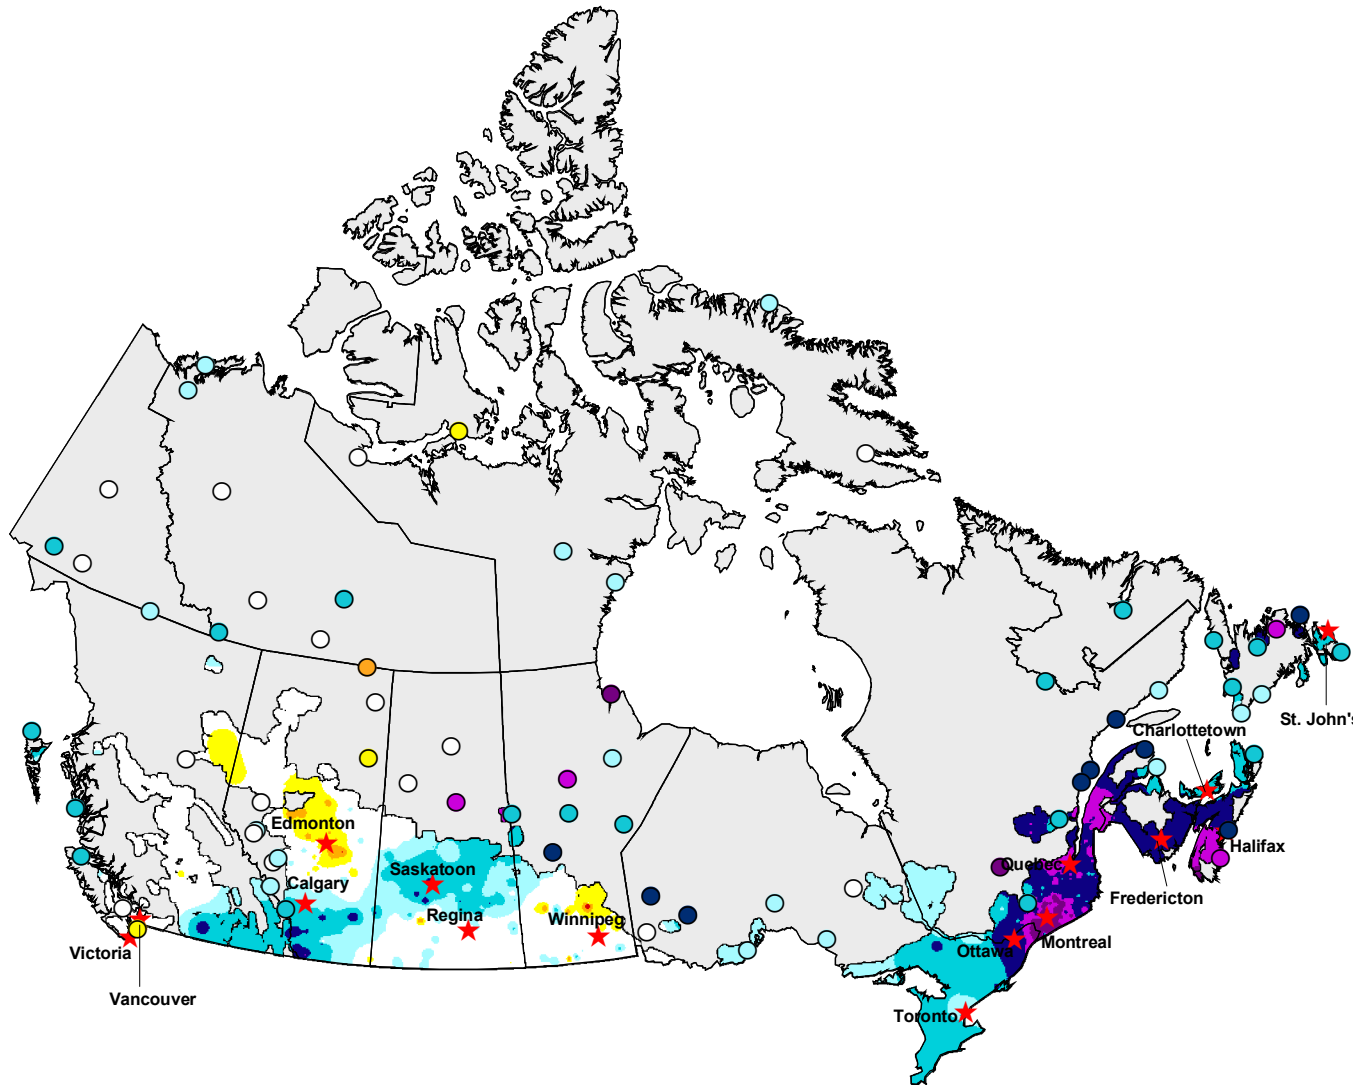

Palmer Drought Index (Drought Model)

July 2006

PDI

Produced using near real-time data that has undergone initial quality control. The map may not be accurate for all regions due to data availability and data errors.