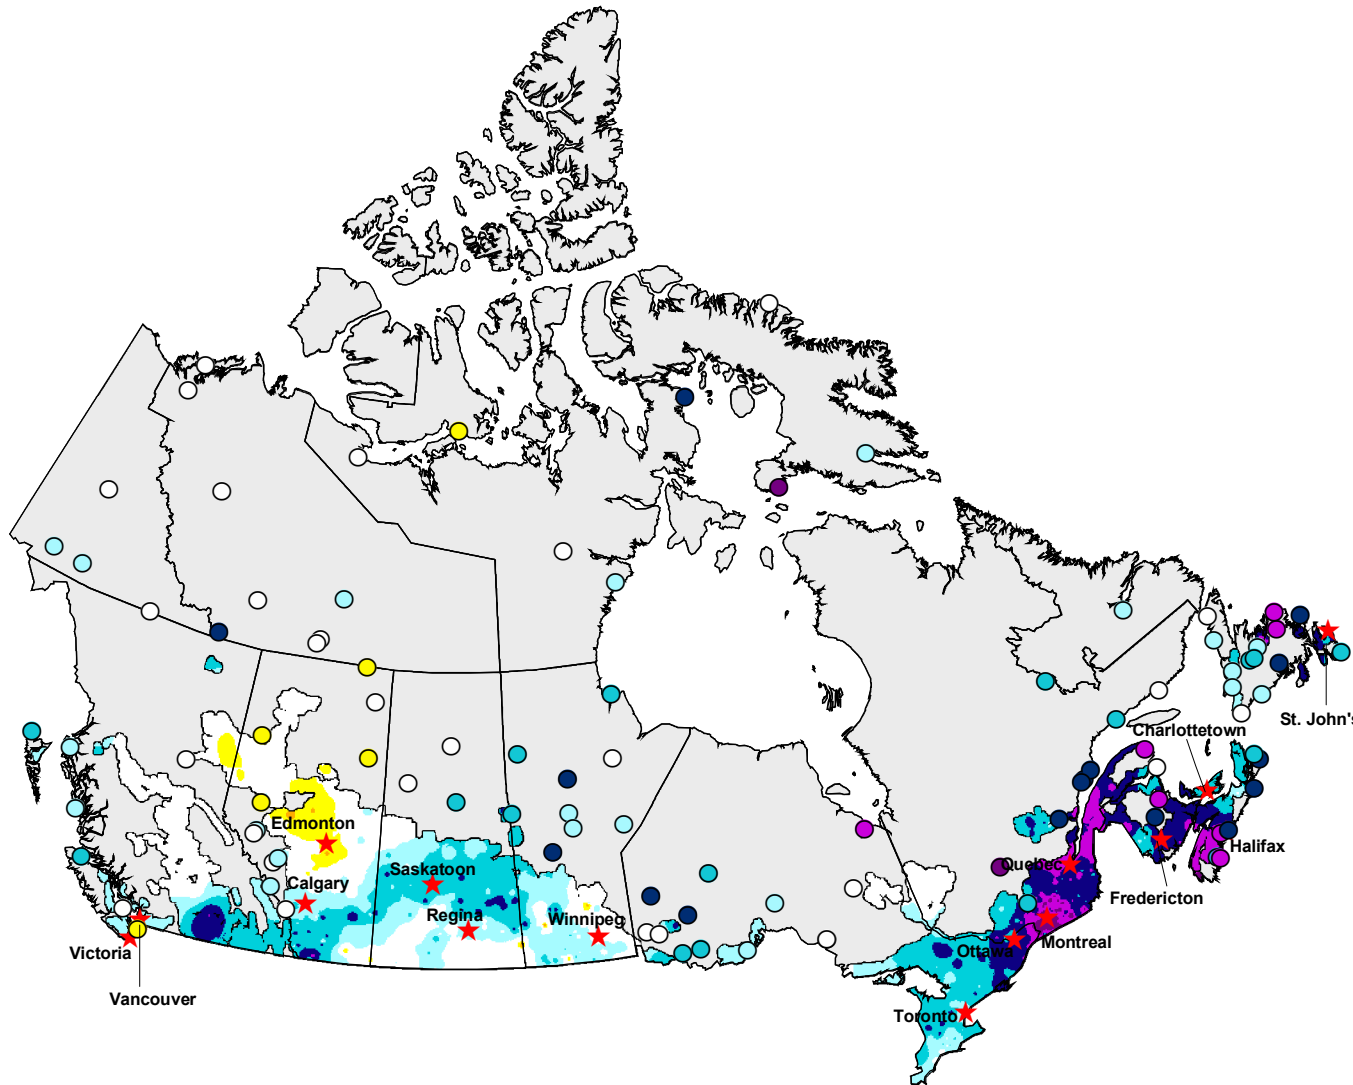

Palmer Drought Index (Drought Model)

June 2006

PDI

Produced using near real-time data that has undergone initial quality control. The map may not be accurate for all regions due to data availability and data errors.