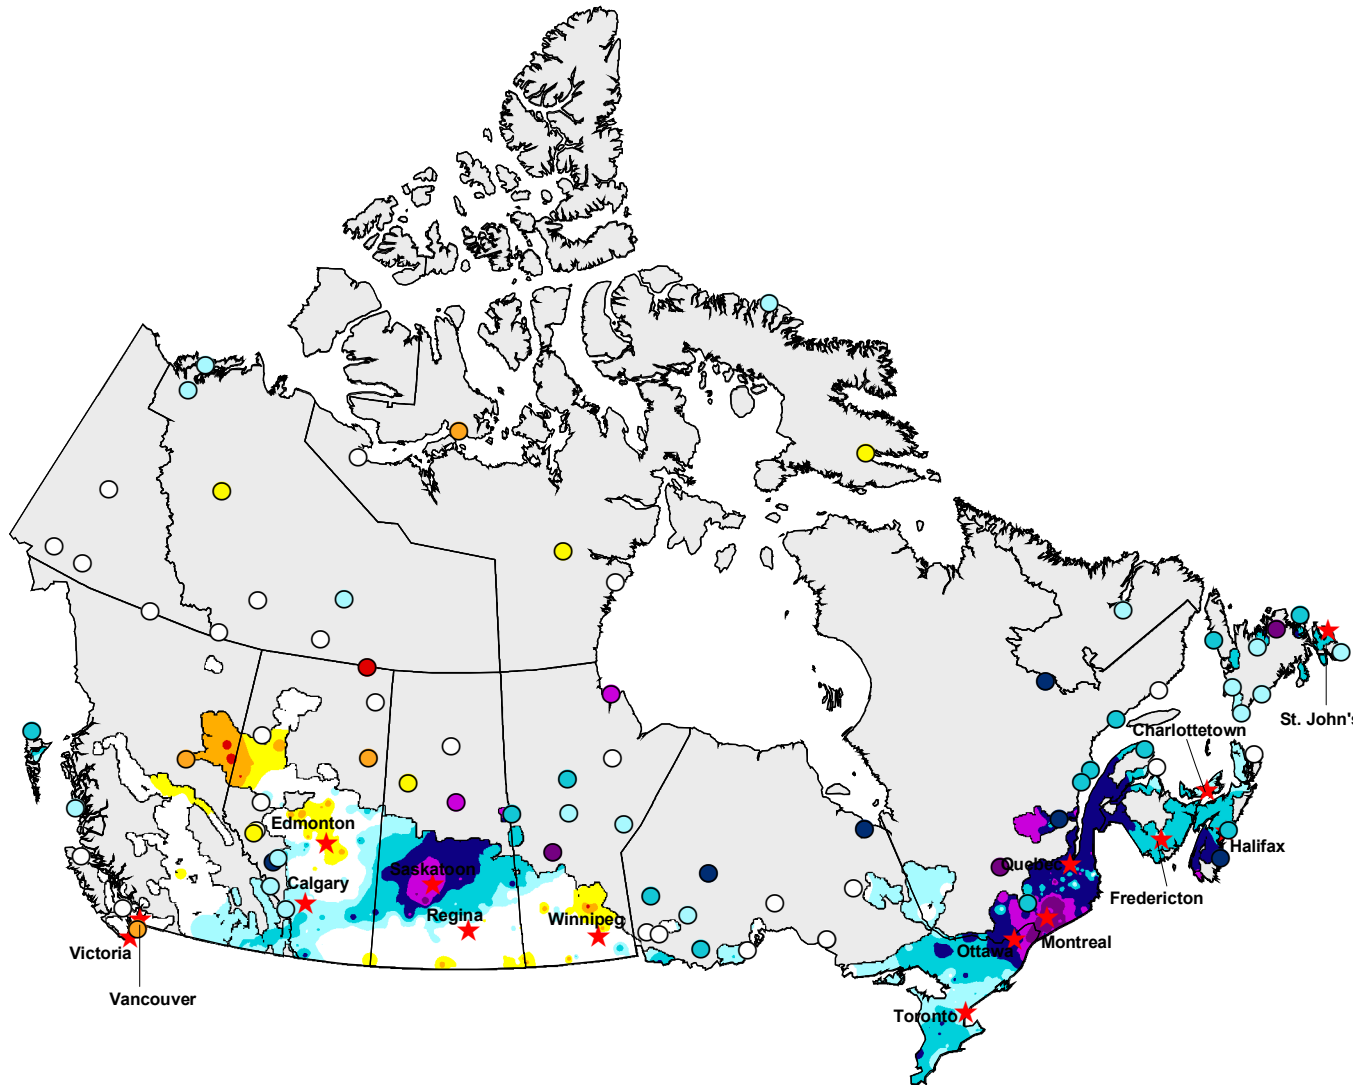

Palmer Drought Index (Drought Model)

September 2006

PDI

Produced using near real-time data that has undergone initial quality control. The map may not be accurate for all regions due to data availability and data errors.