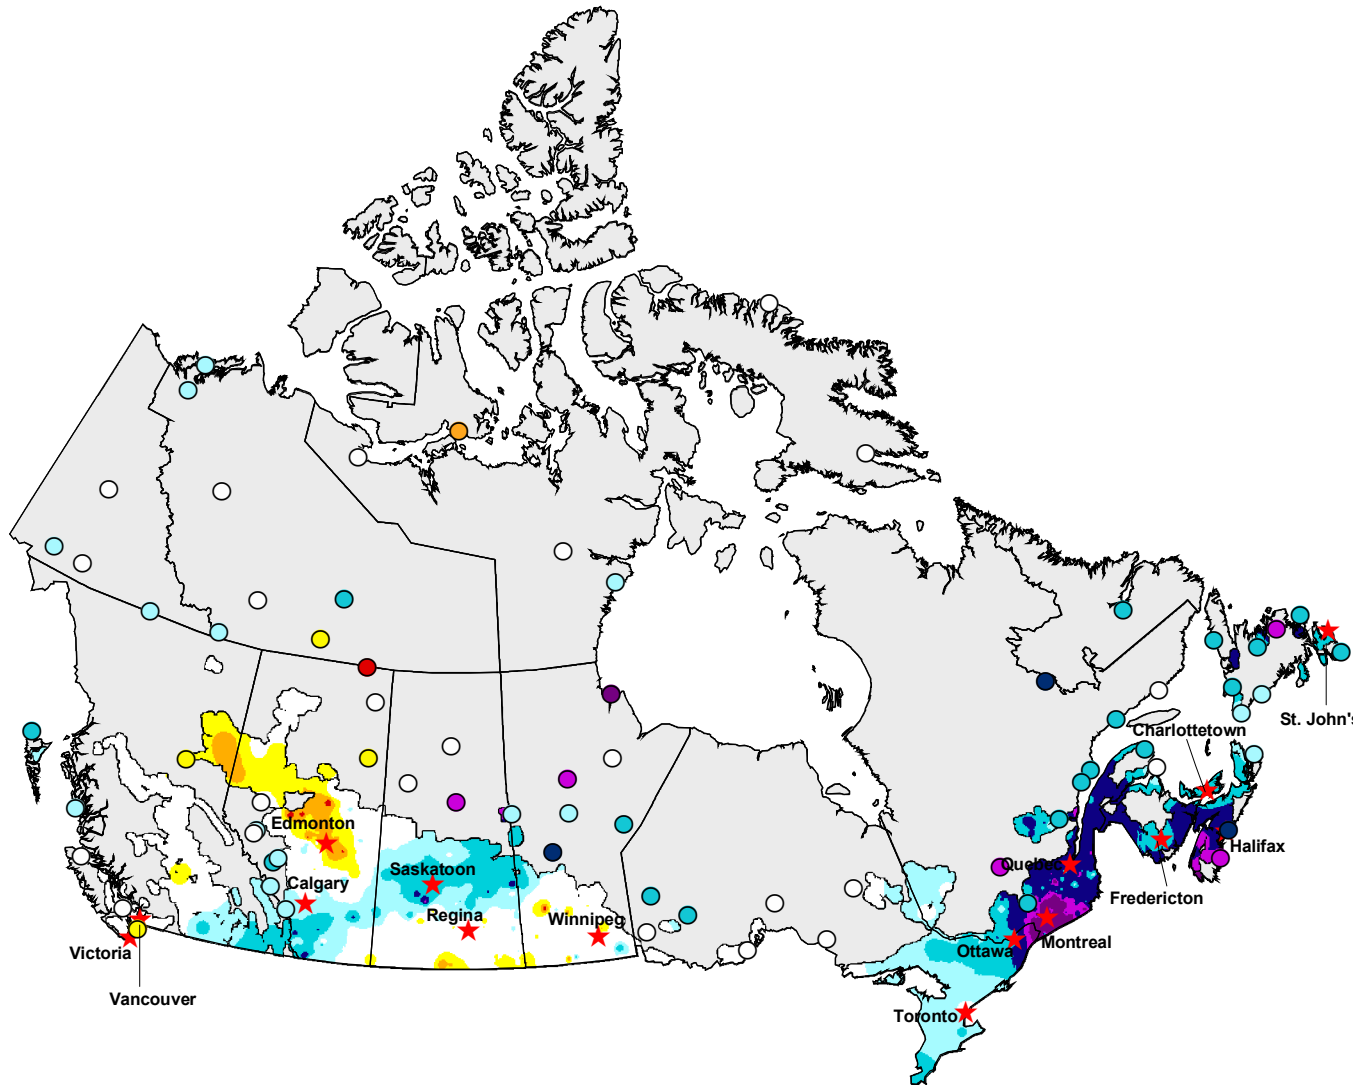

Palmer Drought Index (Drought Model)

August 2006

PDI

Produced using near real-time data that has undergone initial quality control. The map may not be accurate for all regions due to data availability and data errors.