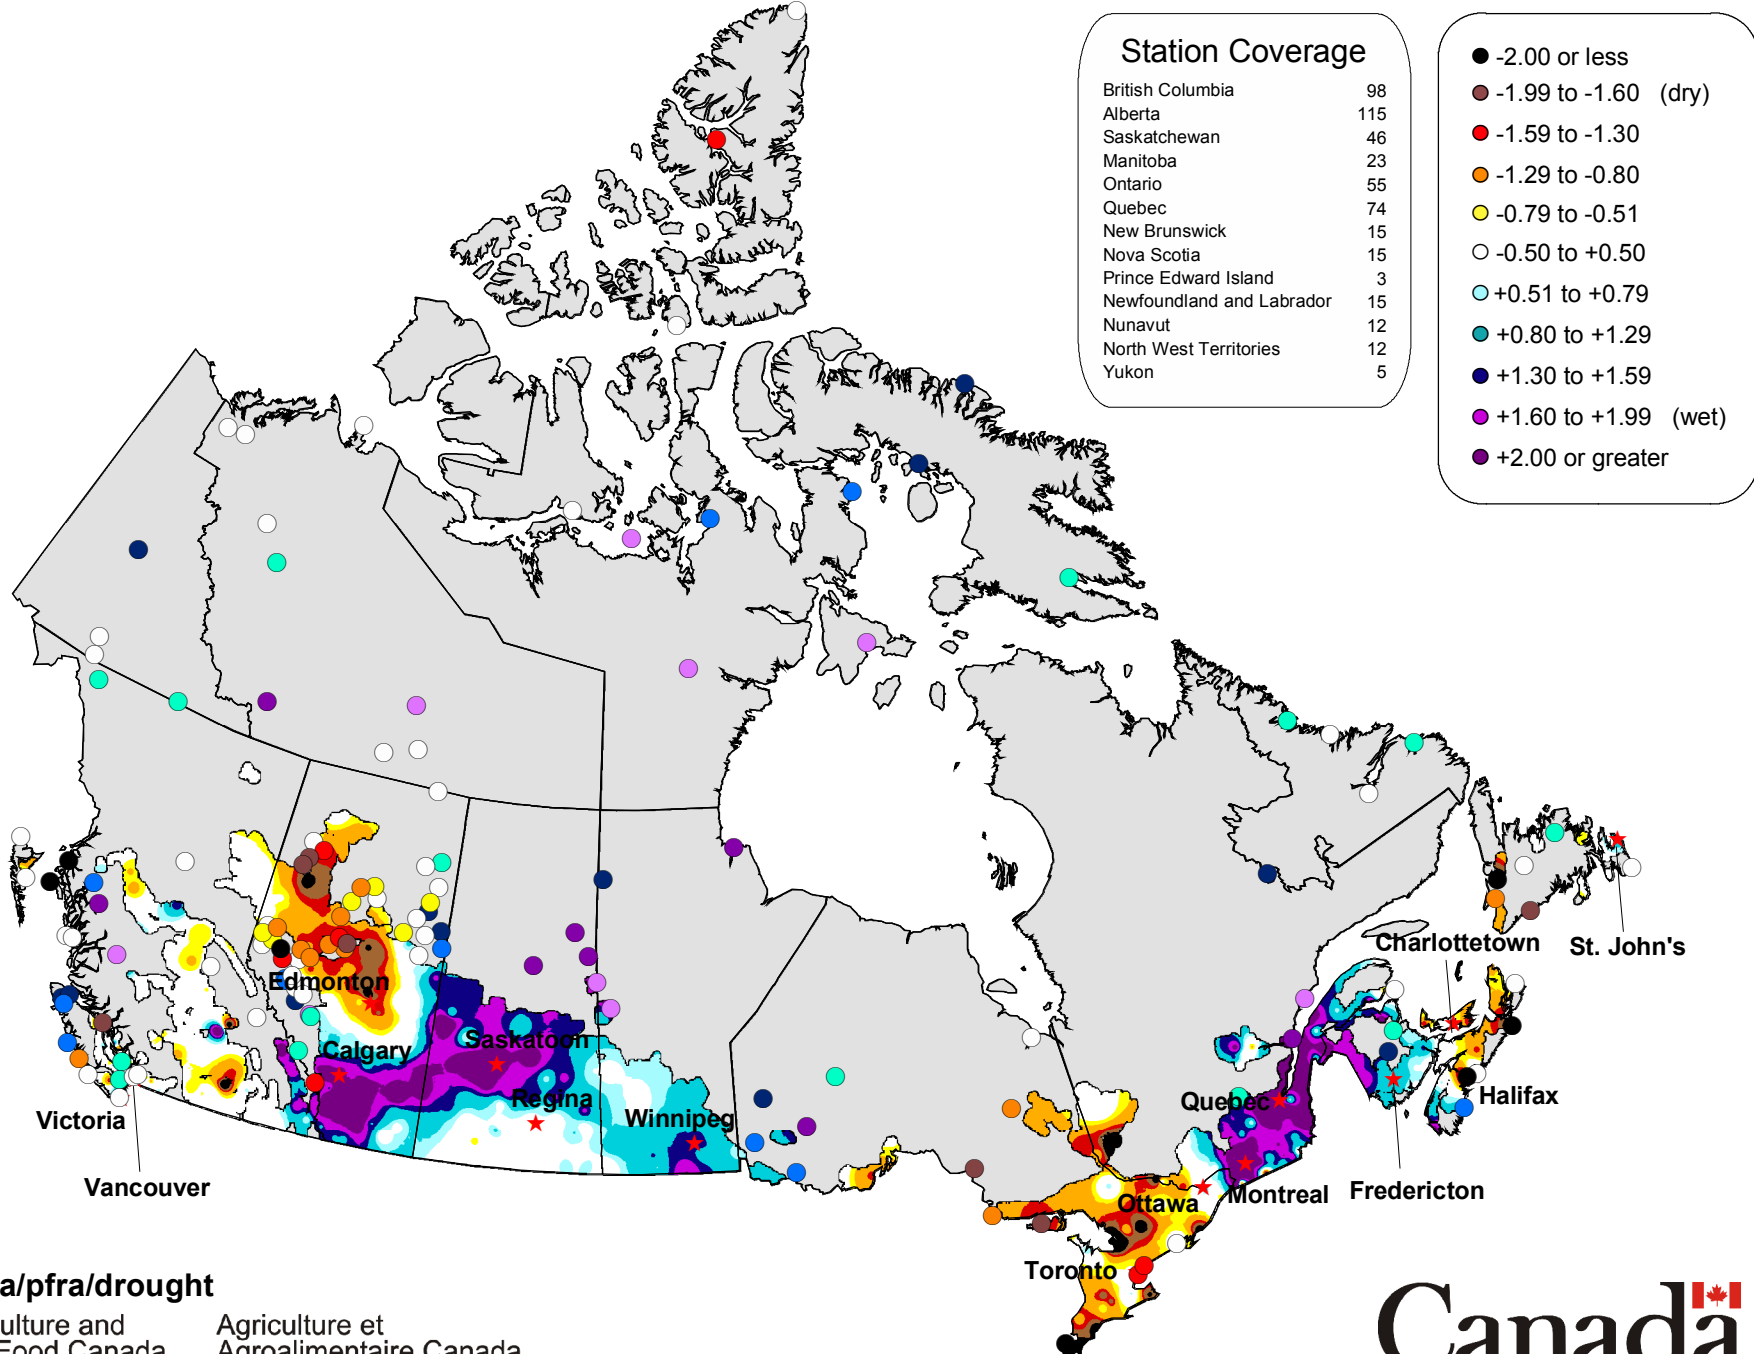

12 - Month Standardized Precipitation Index February 2006

www.agr.gc.ca/pfra/drought

Agriculture and
Agri-Food Canada

Agriculture et
Agroalimentaire Canada

Canada