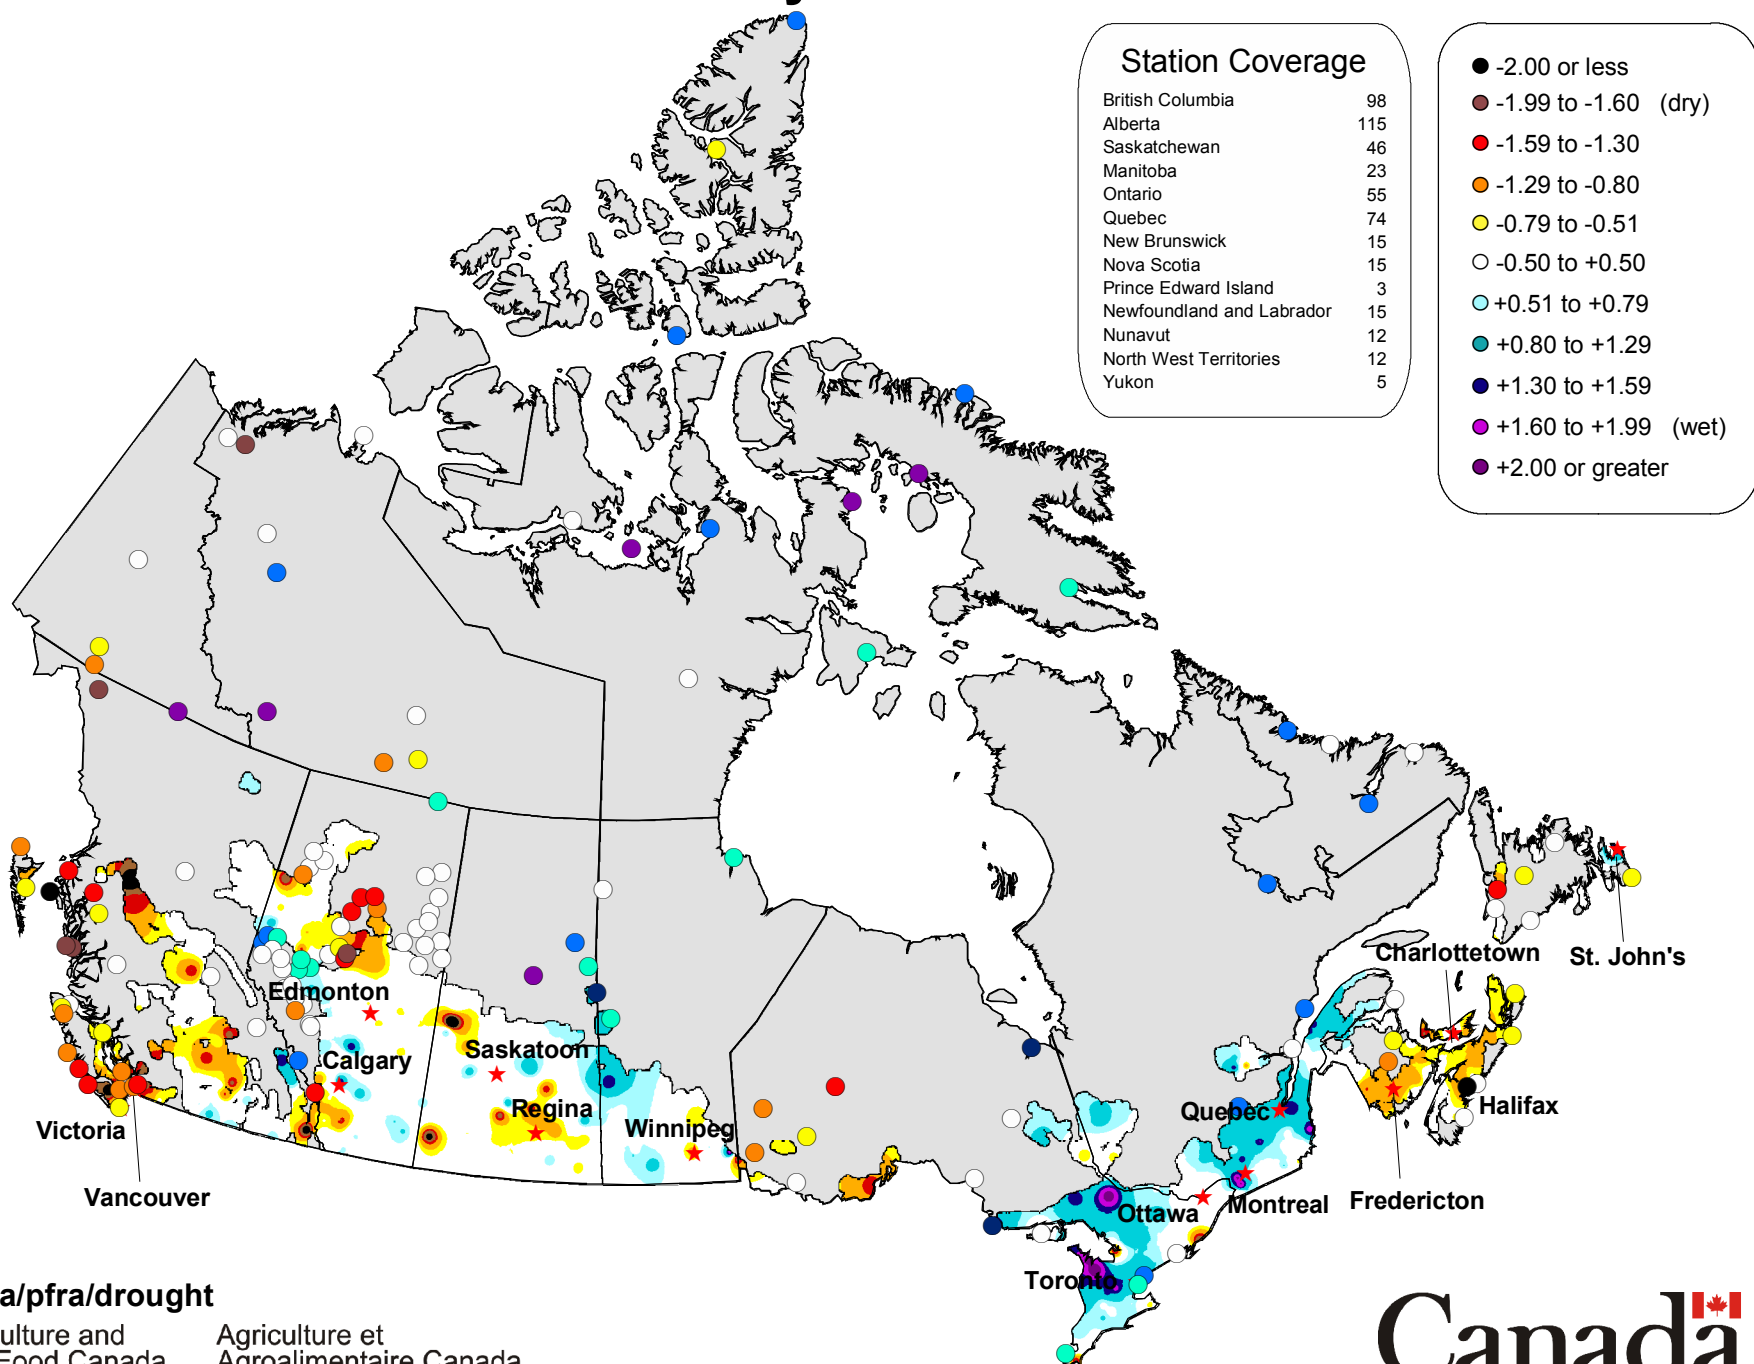

1 - Month Standardized Precipitation Index February 2006

www.agr.gc.ca/pfra/drought

Agriculture and
Agri-Food Canada

Agriculture et
Agroalimentaire Canada

Canada