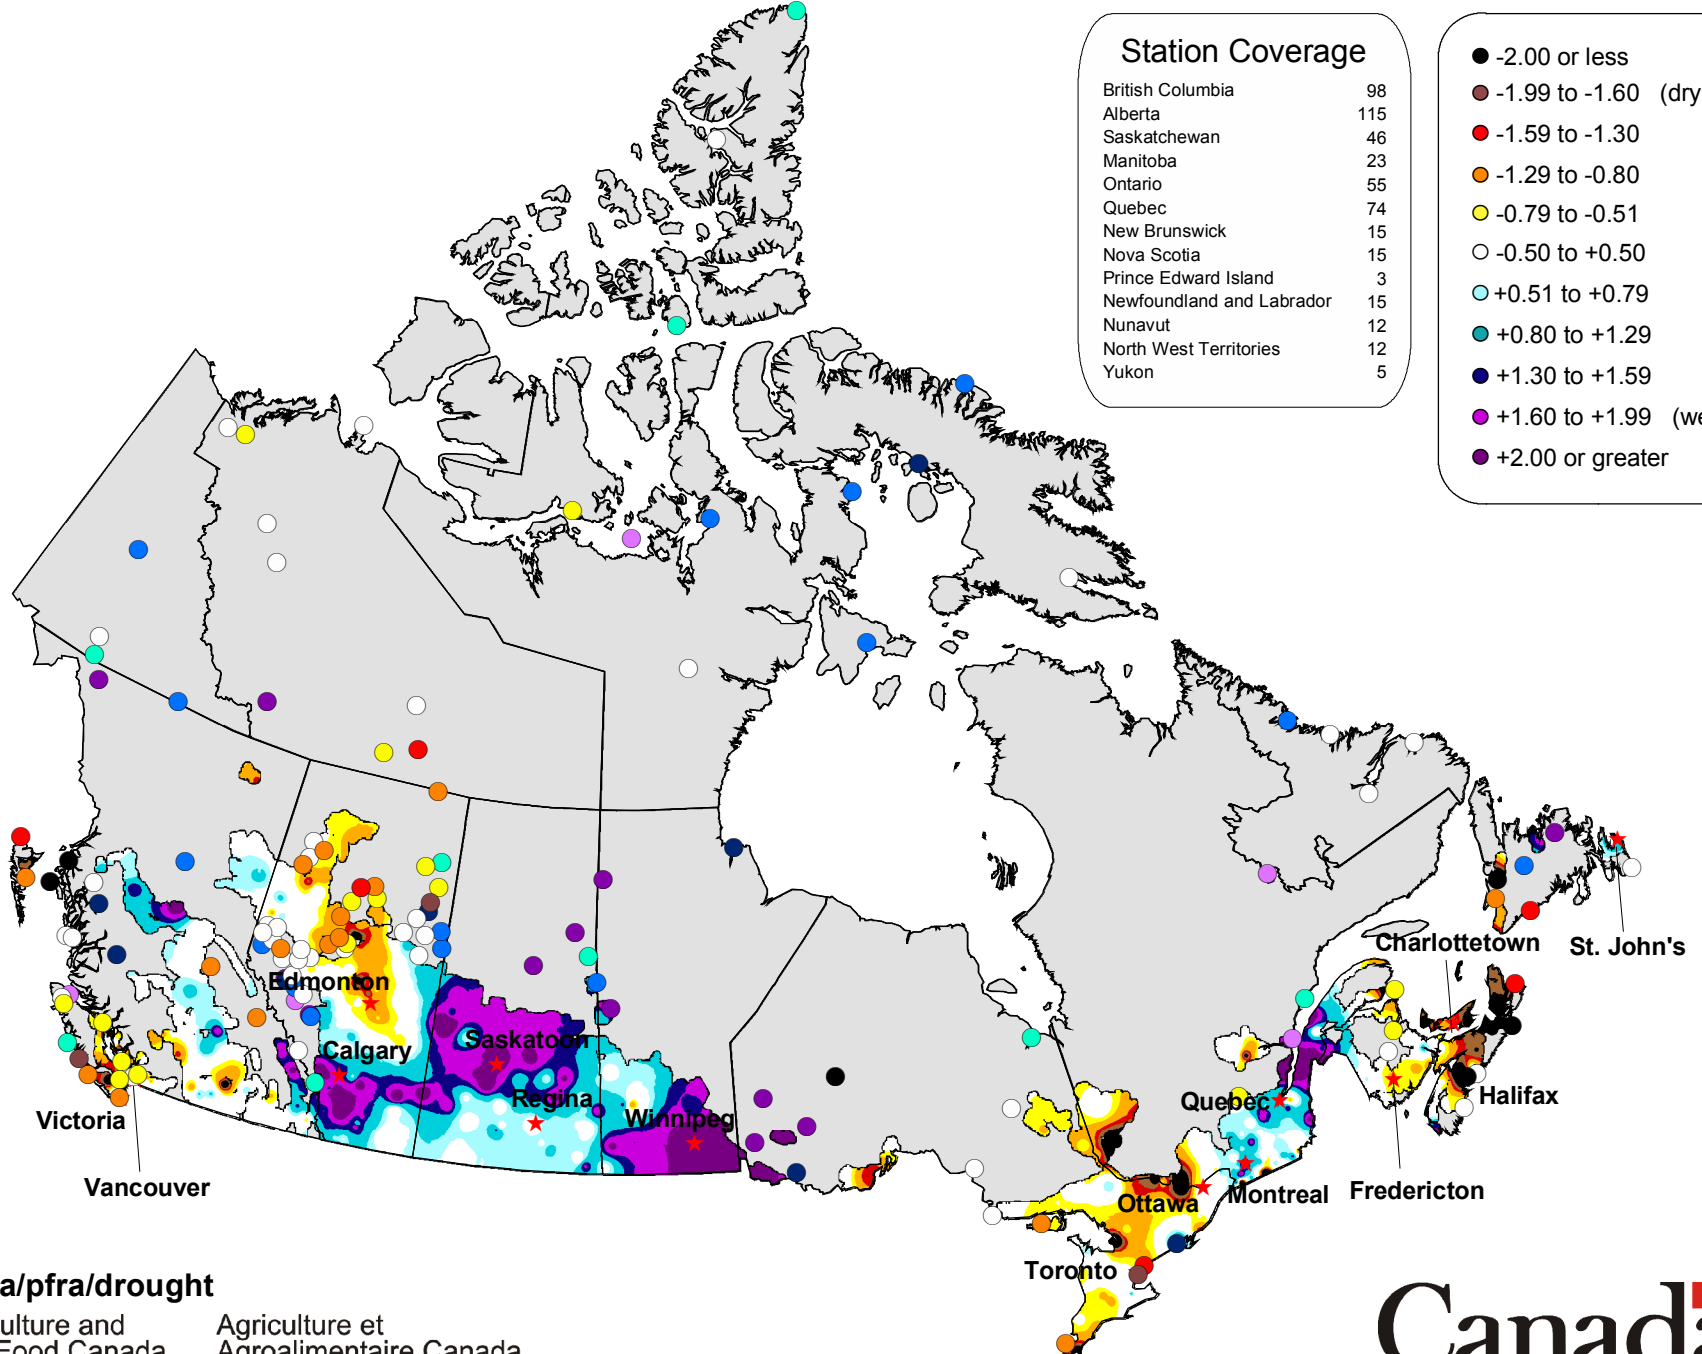

# 24 - Month Standardized Precipitation Index February 2006

[www.agr.gc.ca/pfra/drought](http://www.agr.gc.ca/pfra/drought)

Agriculture and  
Agri-Food Canada

Agriculture et  
Agroalimentaire Canada

Canada