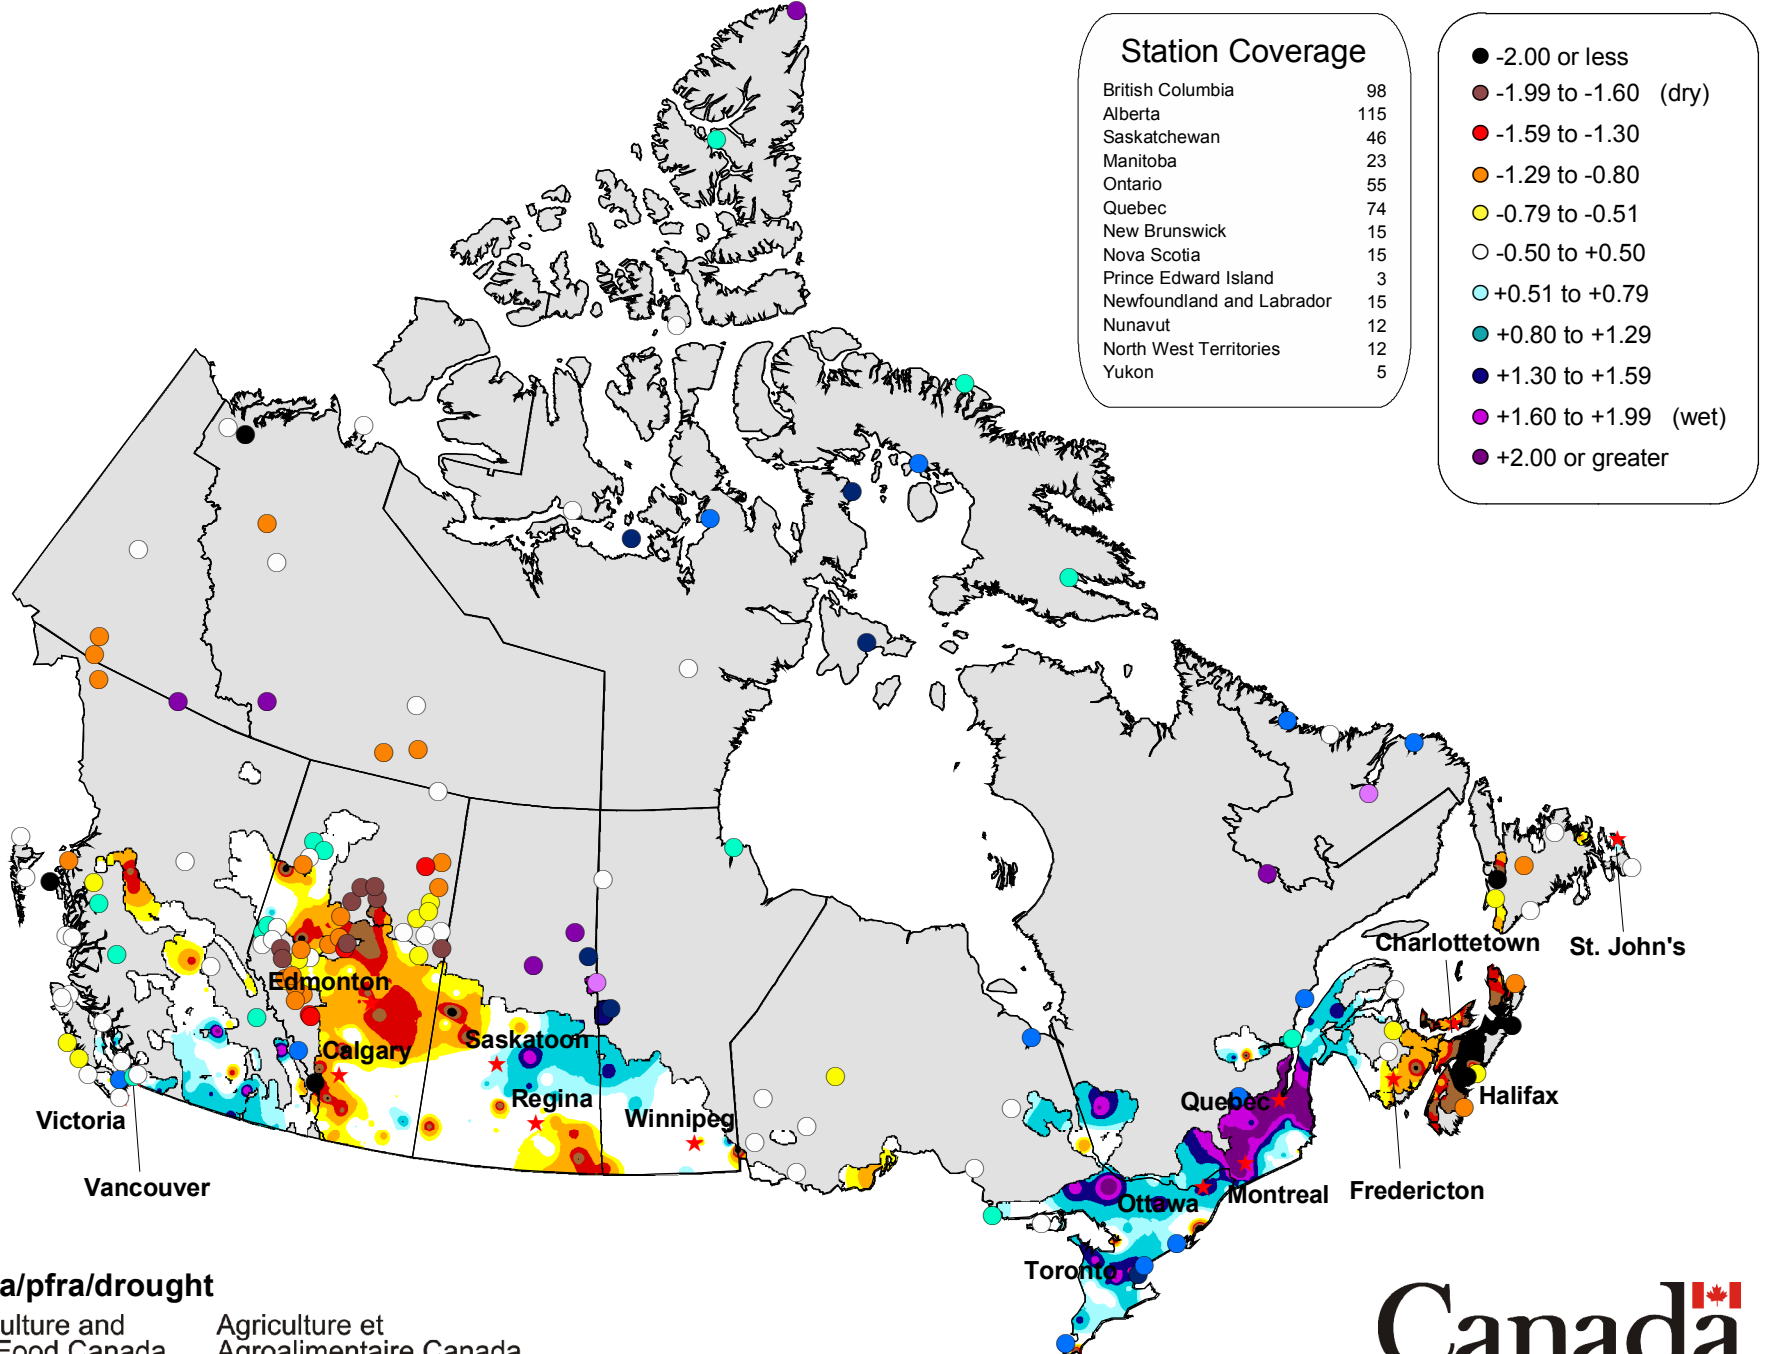

2 - Month Standardized Precipitation Index February 2006

www.agr.gc.ca/pfra/drought

Agriculture and
Agri-Food Canada

Agriculture et
Agroalimentaire Canada

Canada