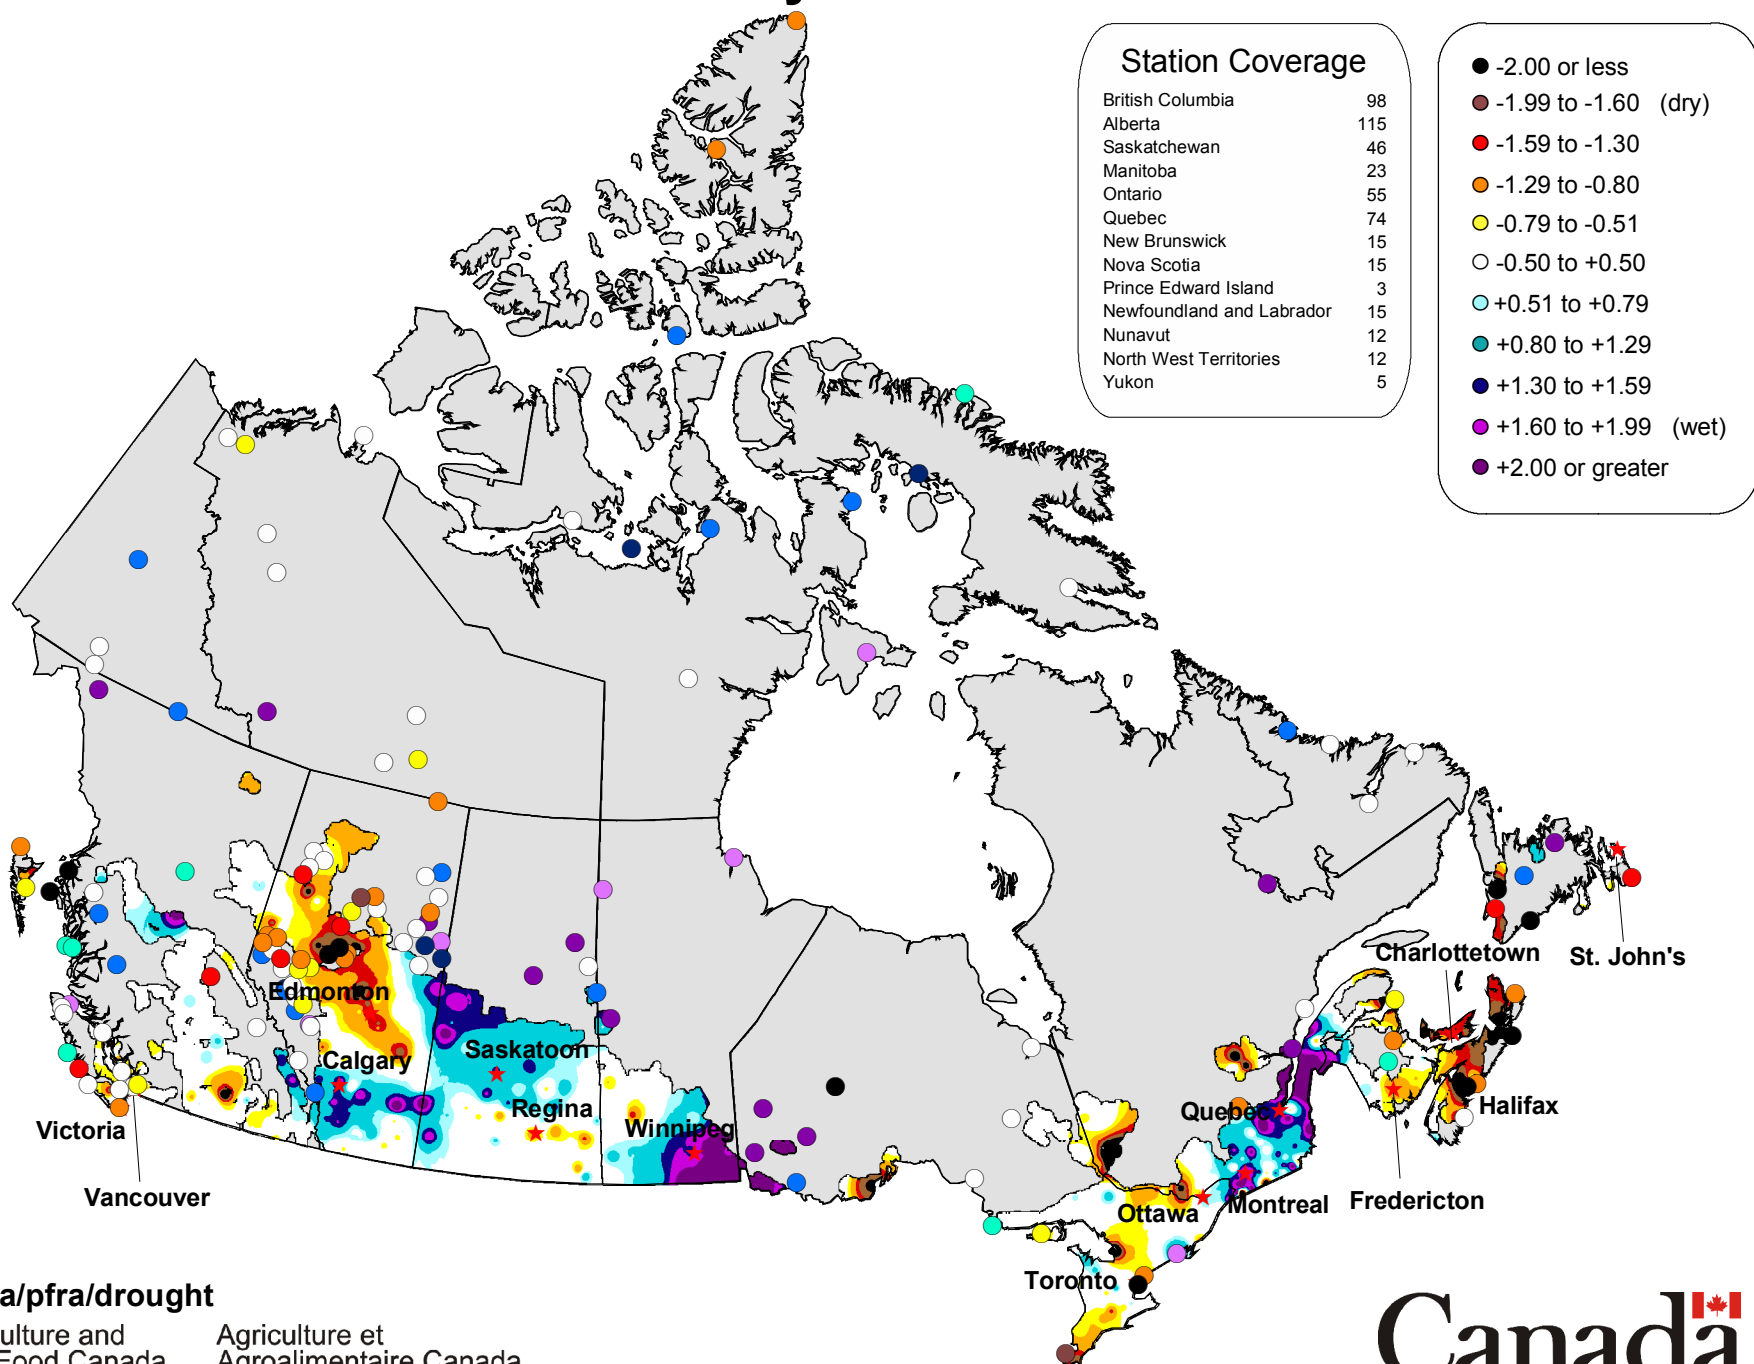

36 - Month Standardized Precipitation Index February 2006

www.agr.gc.ca/pfra/drought

Agriculture and
Agri-Food Canada

Agriculture et
Agroalimentaire Canada

Canada