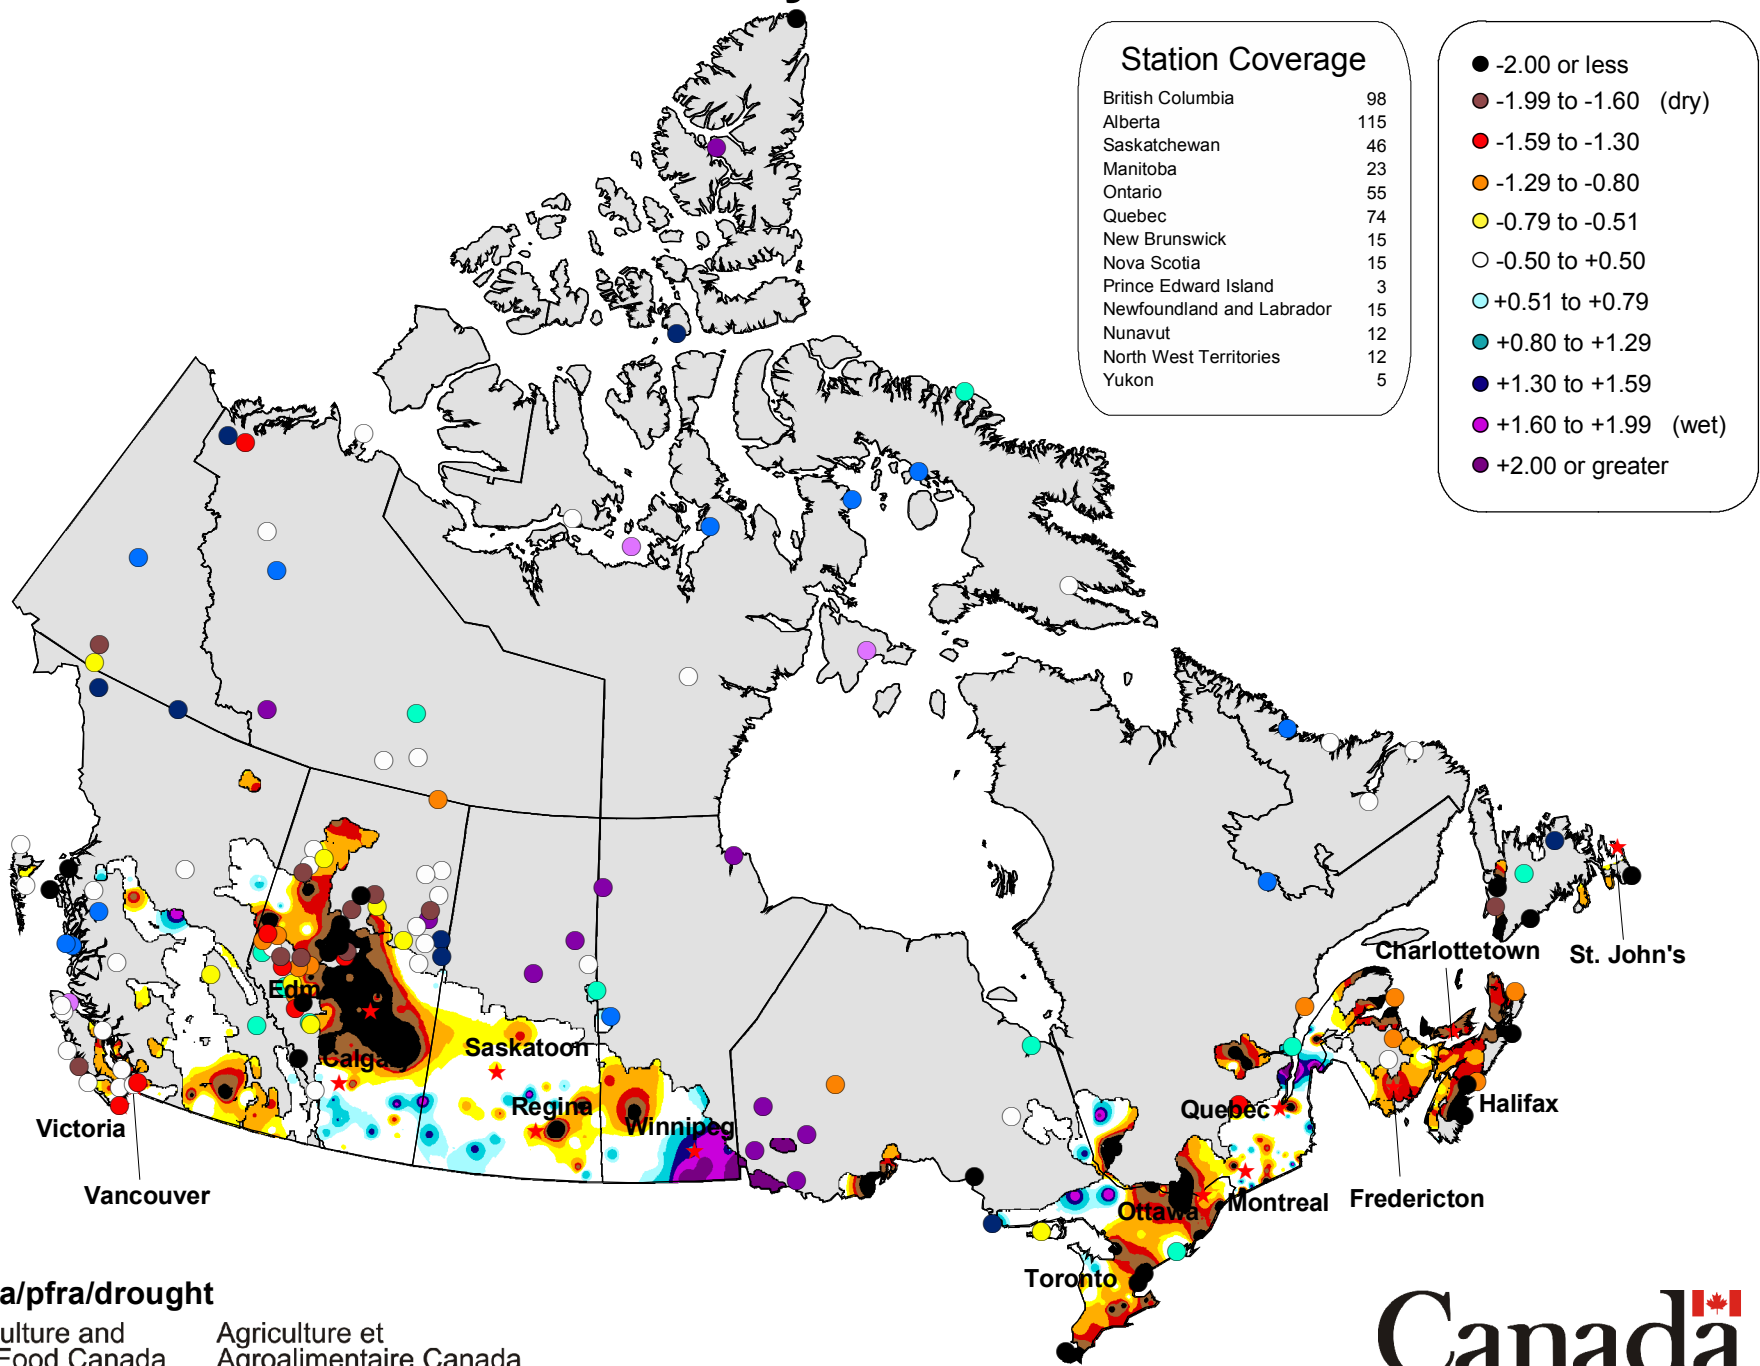

# 60 - Month Standardized Precipitation Index February 2006

[www.agr.gc.ca/pfra/drought](http://www.agr.gc.ca/pfra/drought)

Agriculture and  
Agri-Food Canada

Agriculture et  
Agroalimentaire Canada

Canada