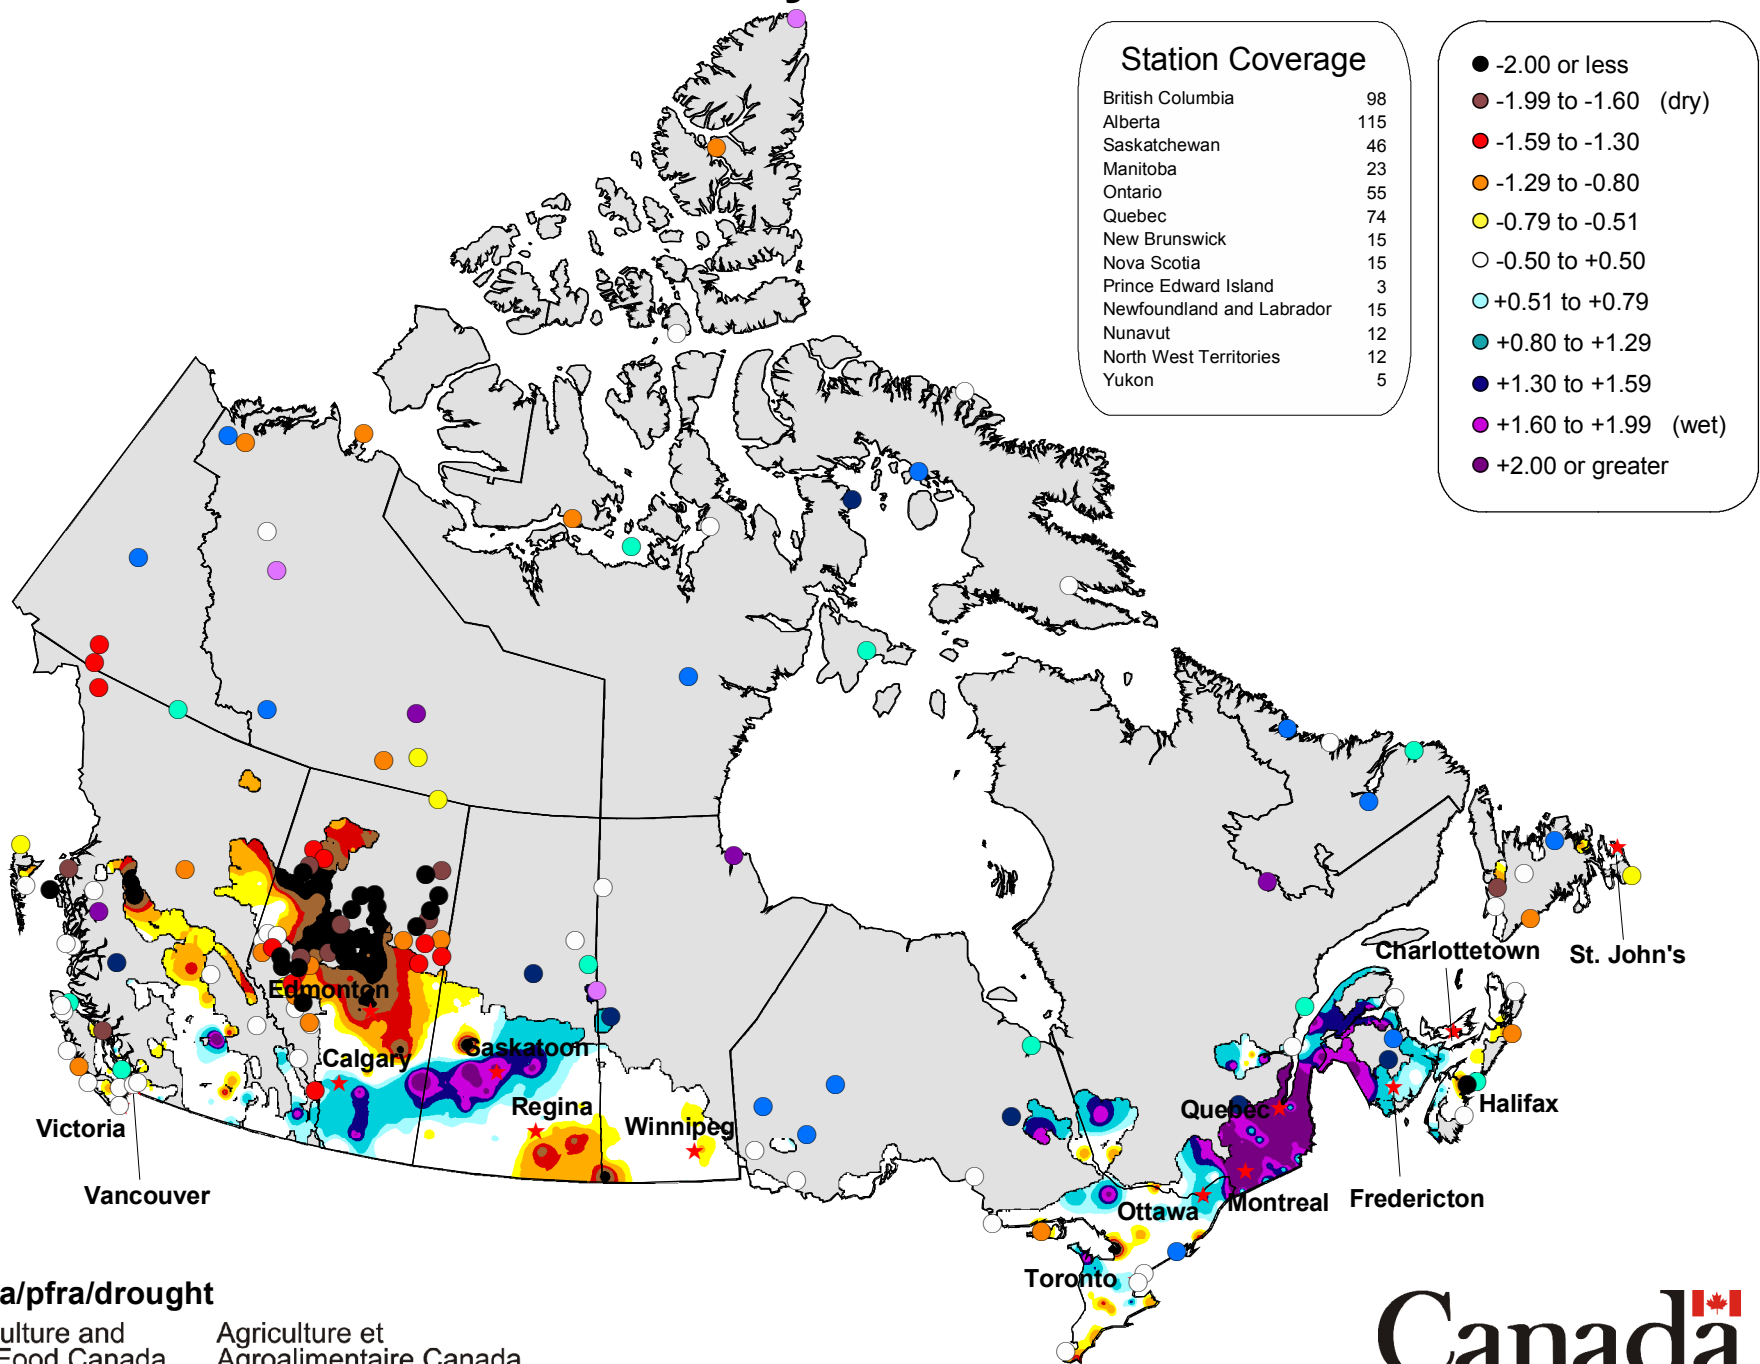

# 6 - Month Standardized Precipitation Index February 2006

[www.agr.gc.ca/pfra/drought](http://www.agr.gc.ca/pfra/drought)

Agriculture and  
Agri-Food Canada

Agriculture et  
Agroalimentaire Canada

Canada