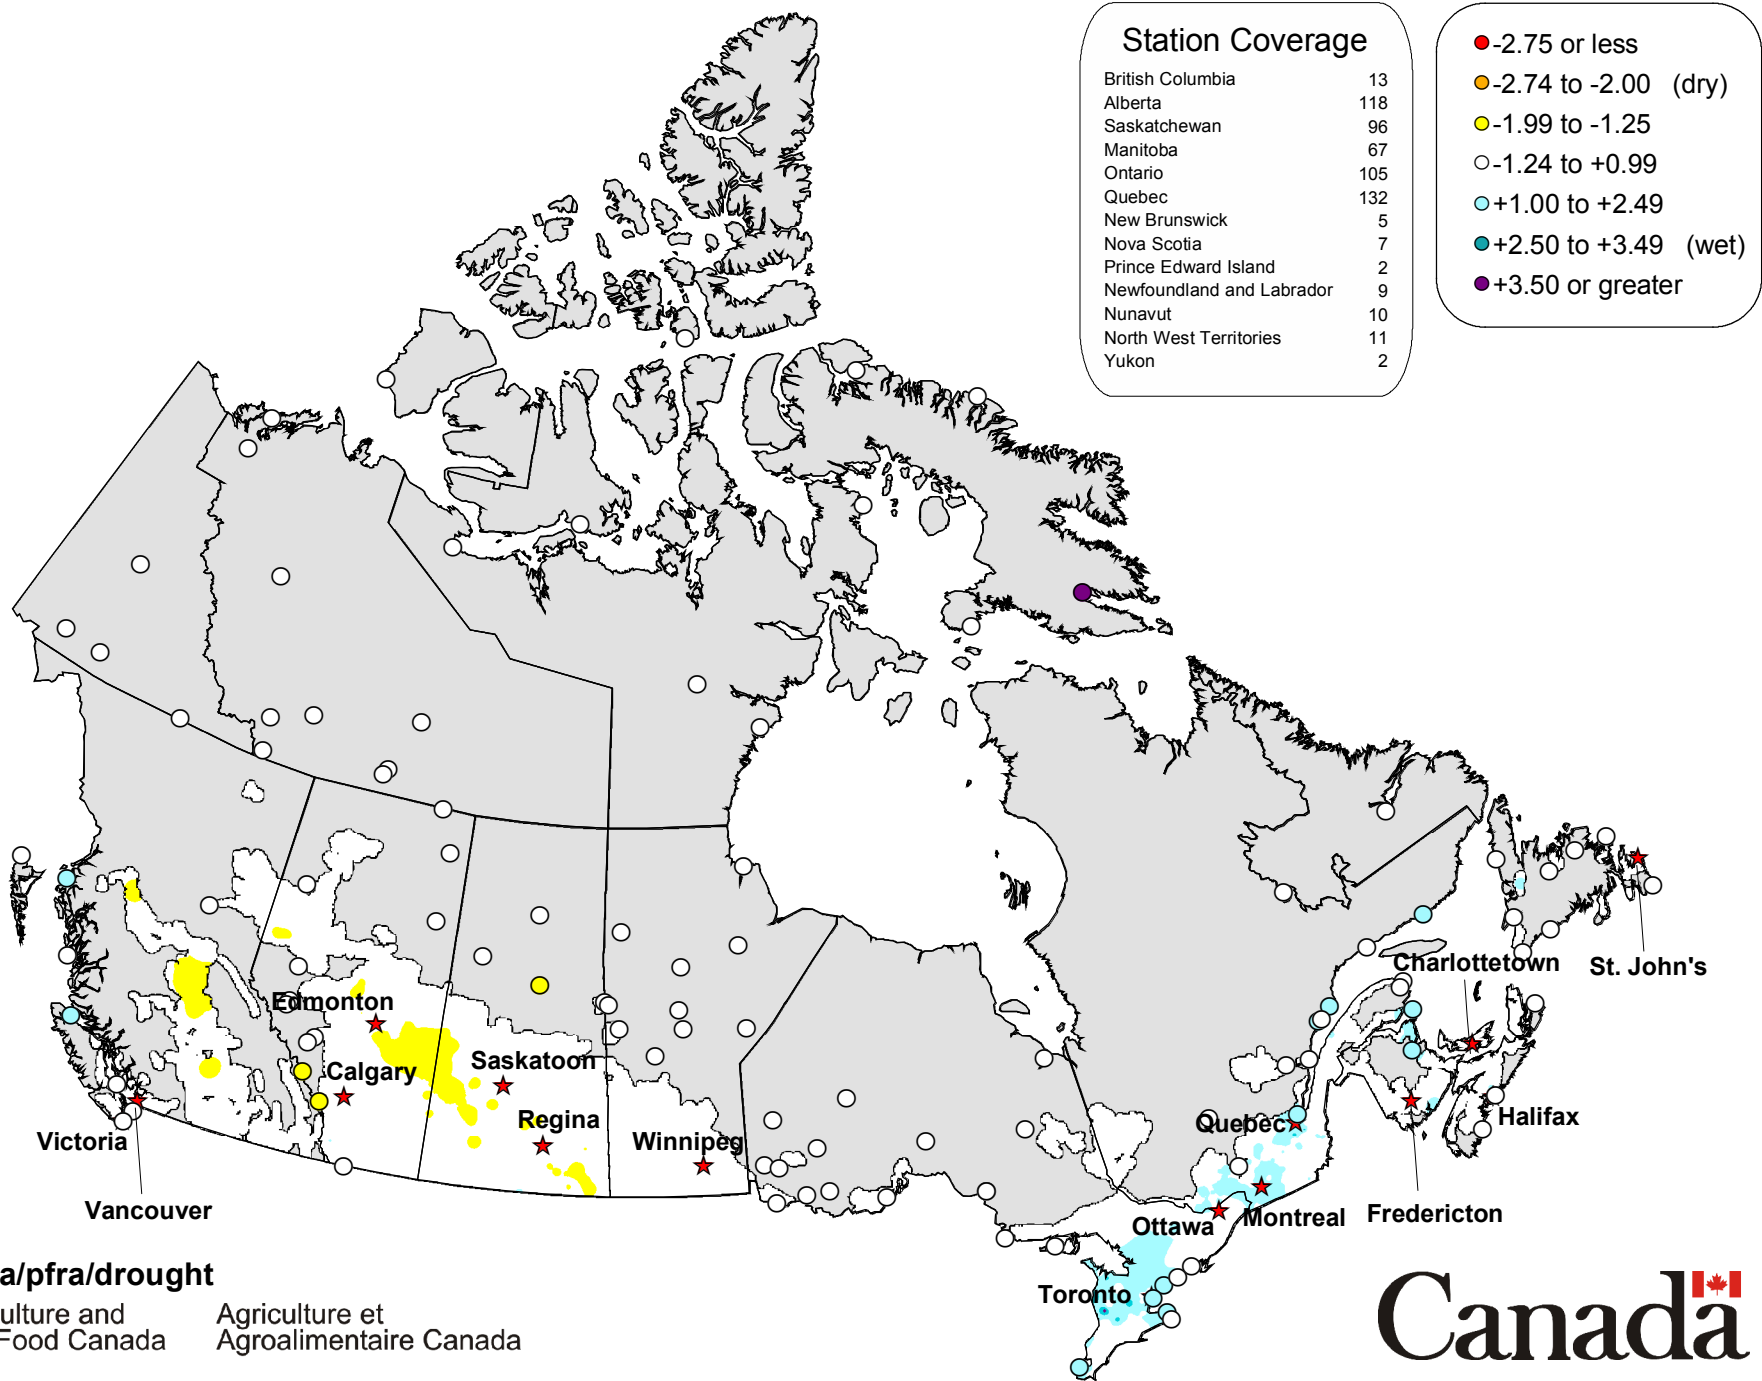

Palmer Z-Index

(from January 2006 to February 2006)

www.agr.gc.ca/pfra/drought

Agriculture and
Agri-Food Canada

Agriculture et
Agroalimentaire Canada

Canada