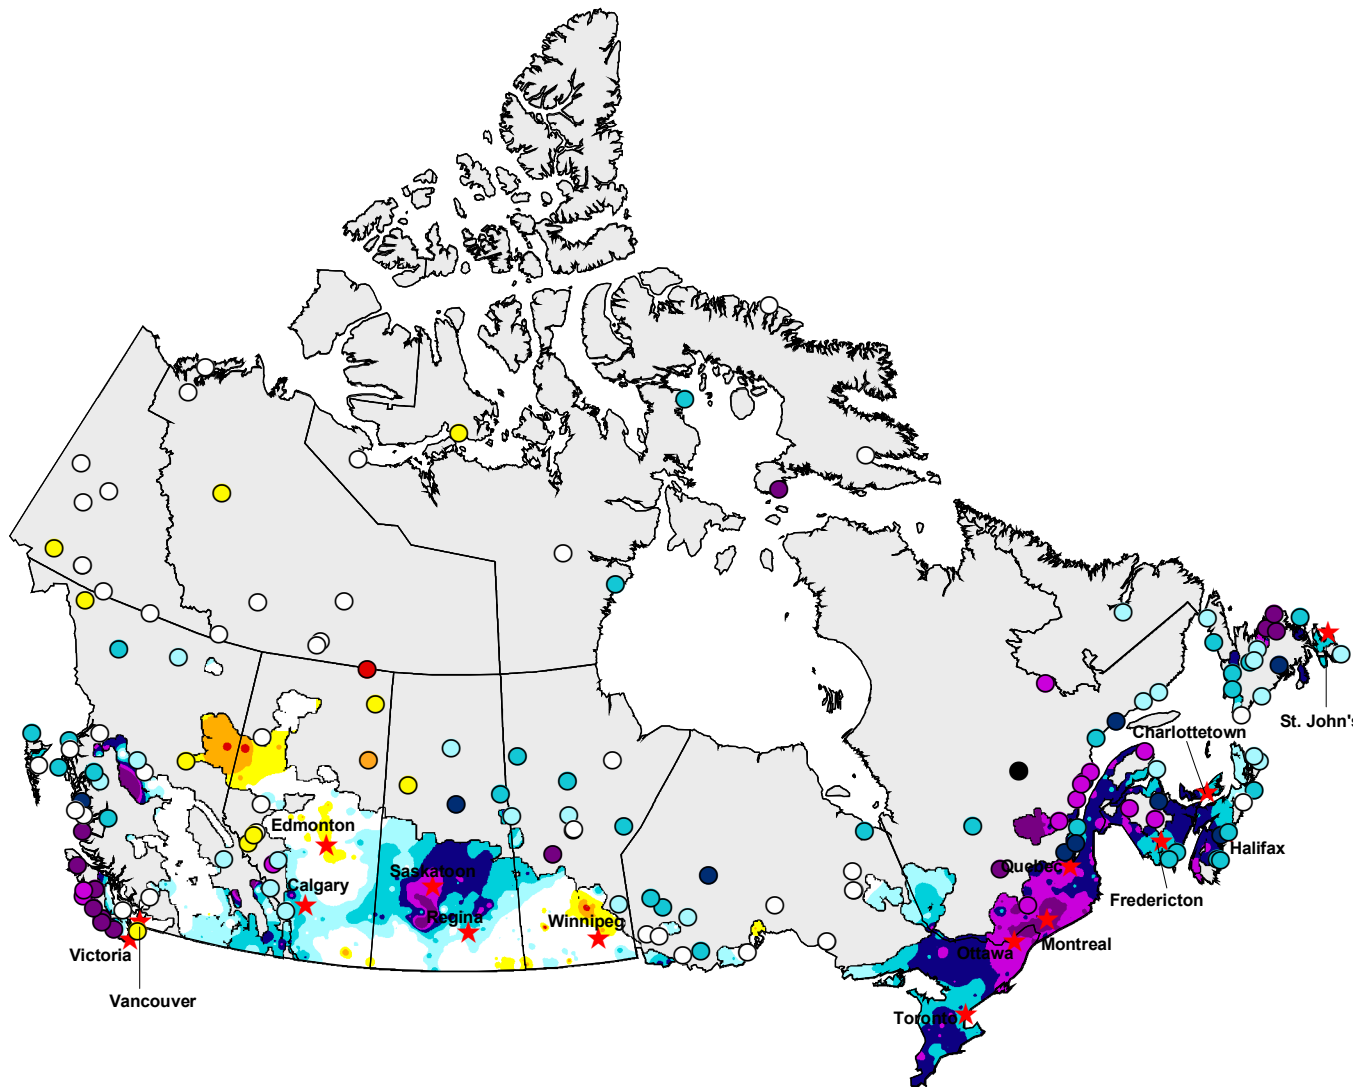

Palmer Drought Index (Drought Model)

November 2006

PDI

Produced using near real-time data that has undergone initial quality control. The map may not be accurate for all regions due to data availability and data errors.