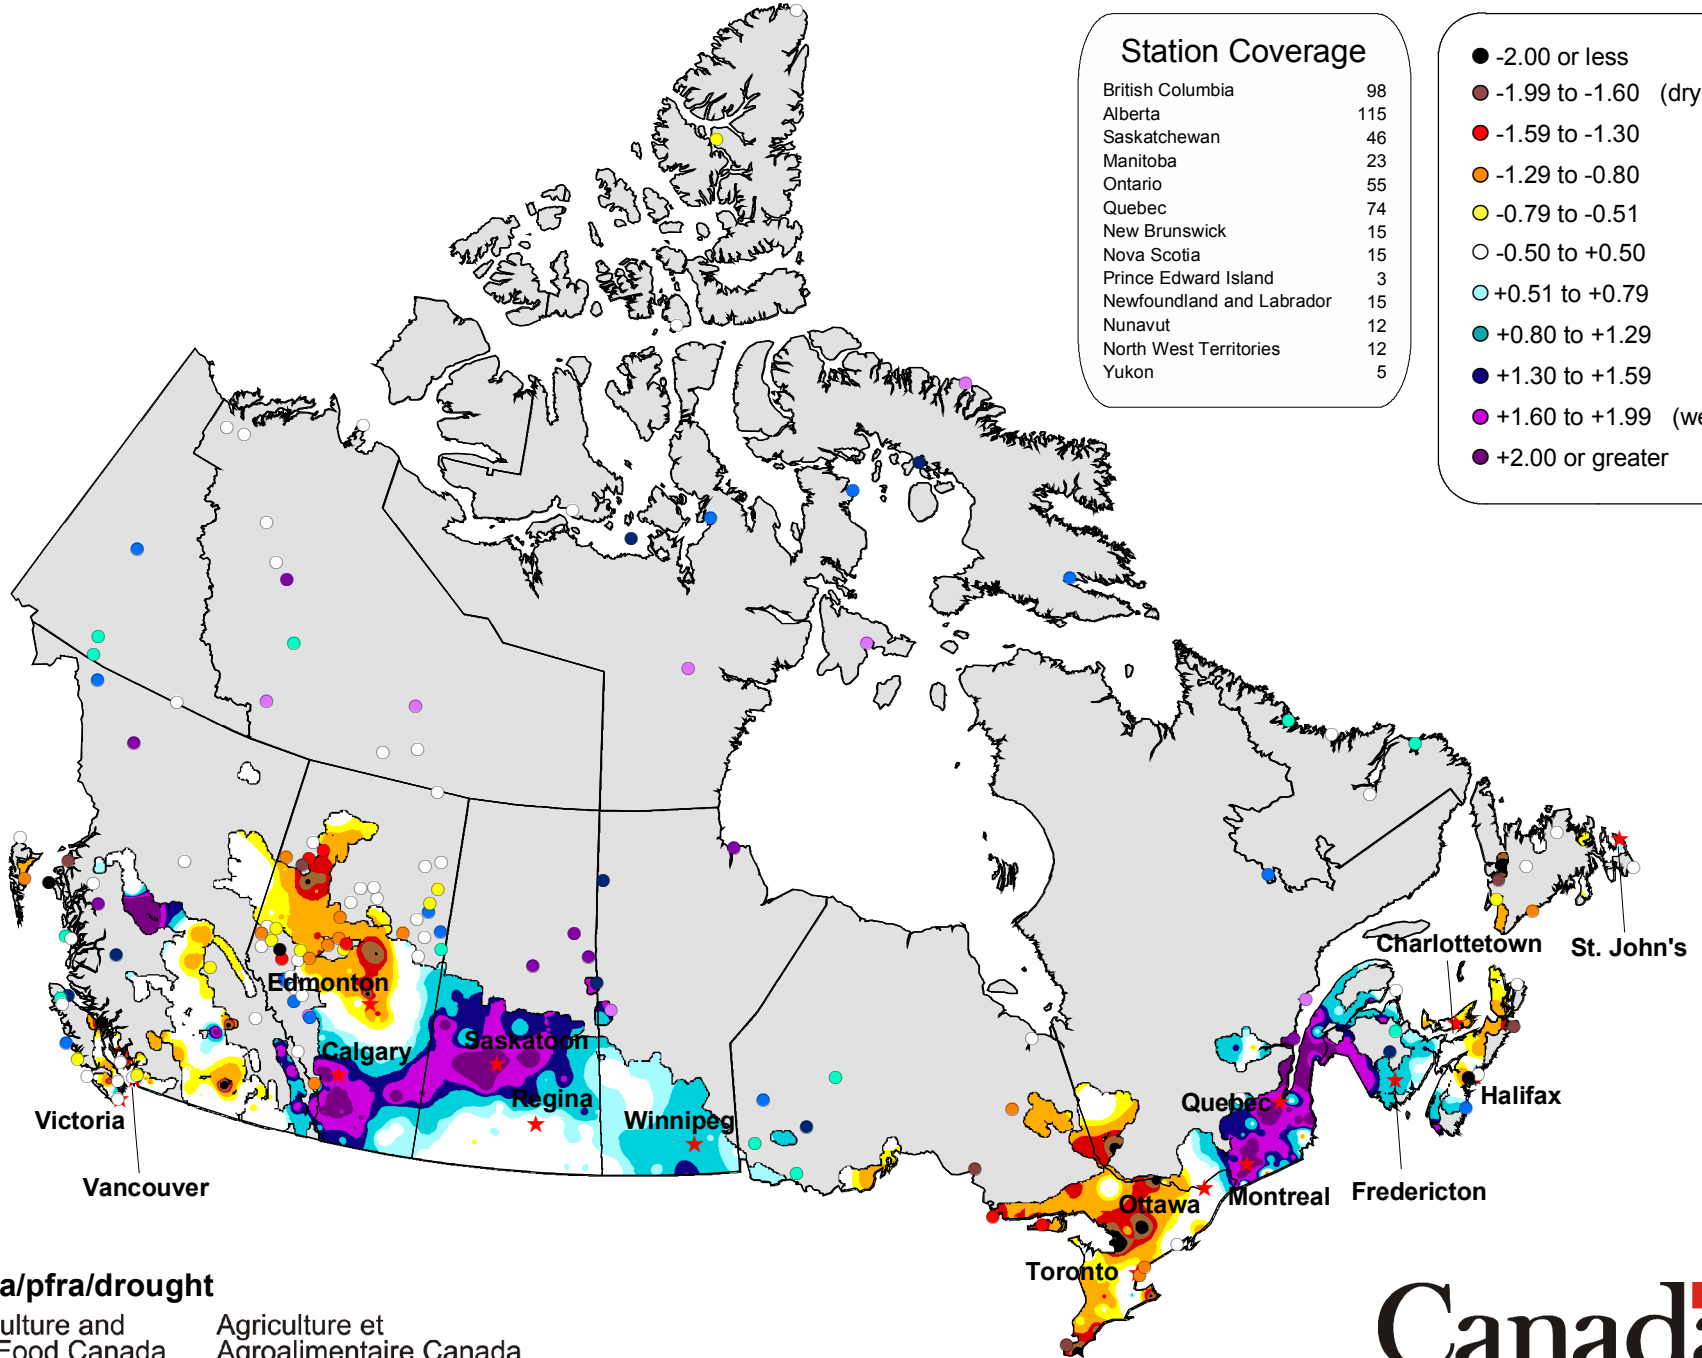

12 - Month Standardized Precipitation Index January 2006

www.agr.gc.ca/pfra/drought

Agriculture and
Agri-Food Canada

Agriculture et
Agroalimentaire Canada

Canada