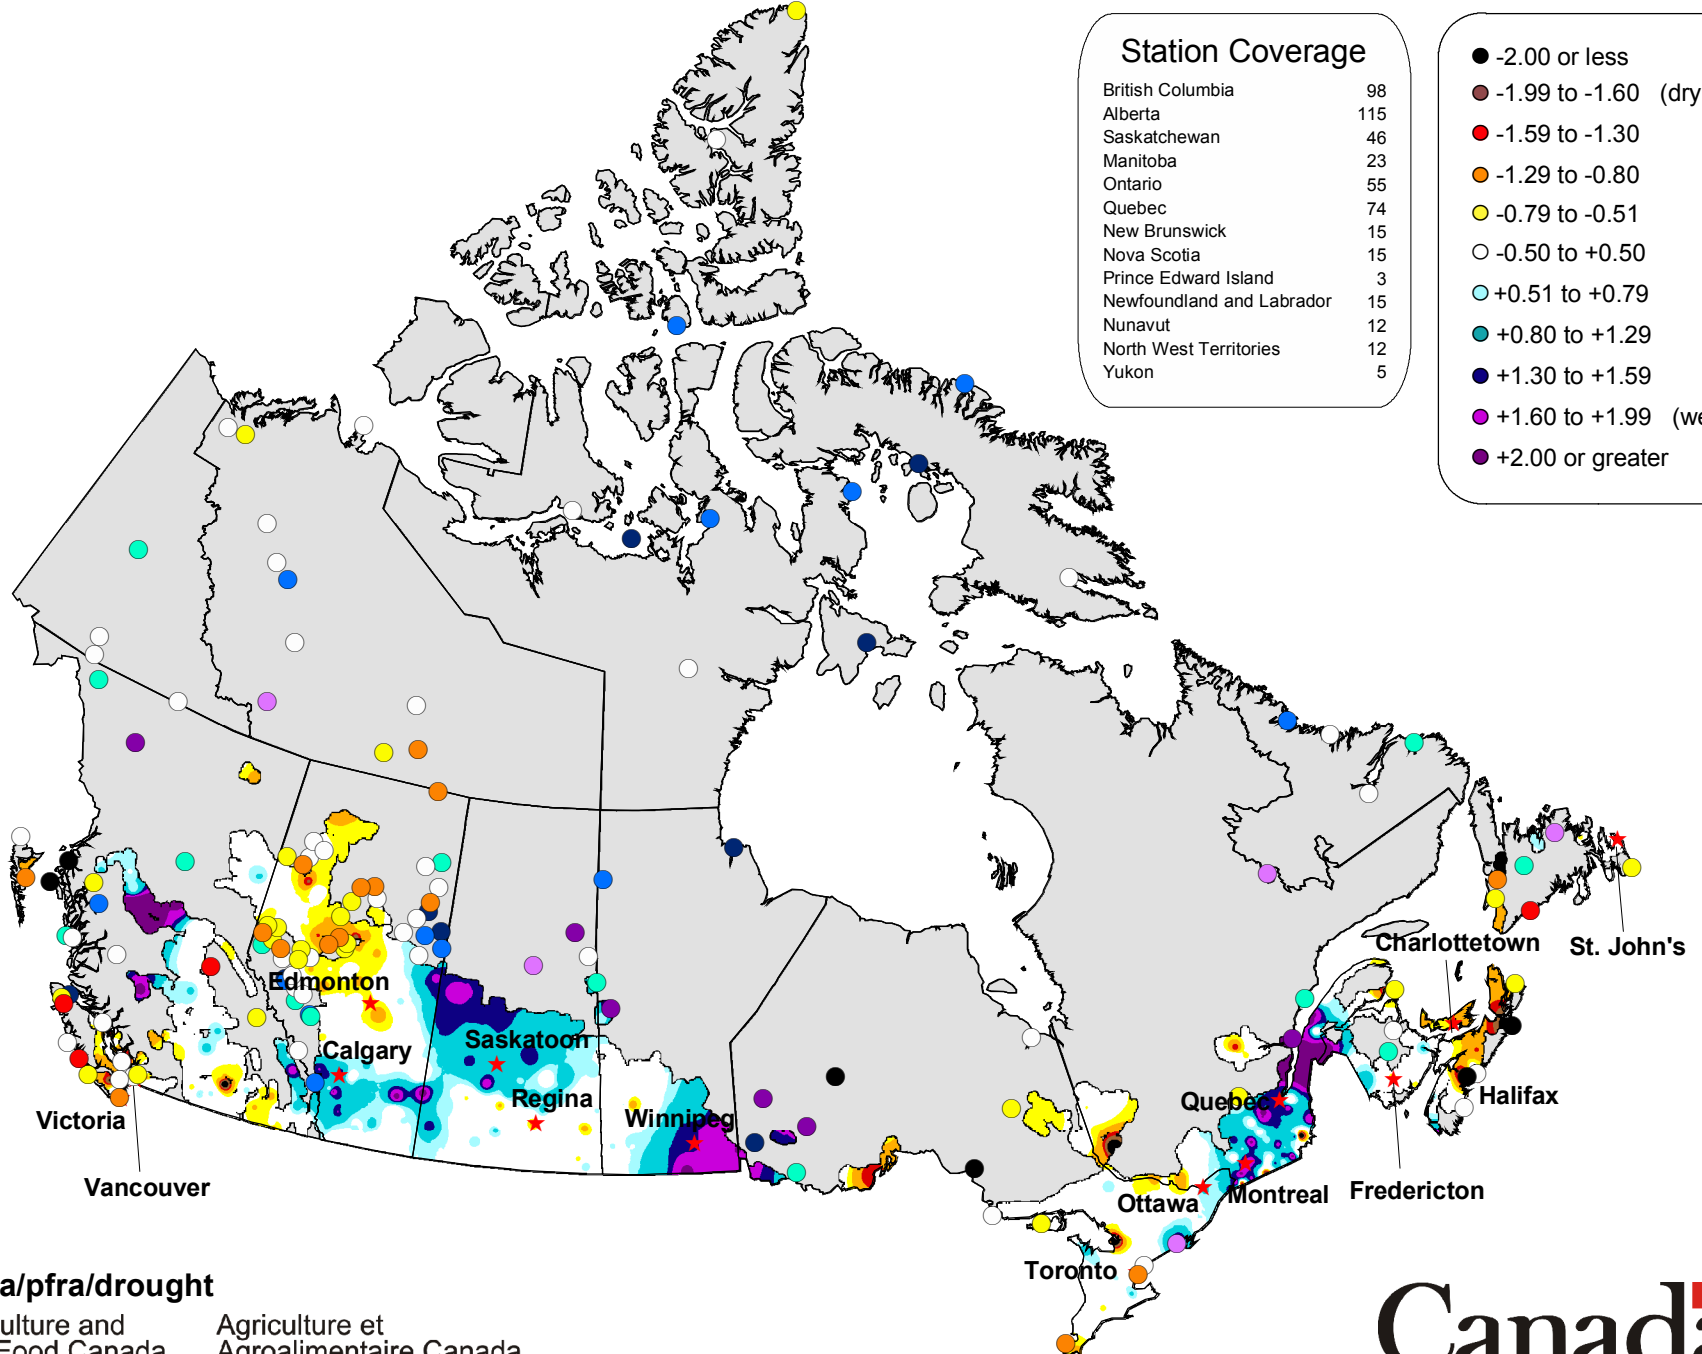

36 - Month Standardized Precipitation Index January 2006

www.agr.gc.ca/pfra/drought

Agriculture and
Agri-Food Canada

Agriculture et
Agroalimentaire Canada

Canada