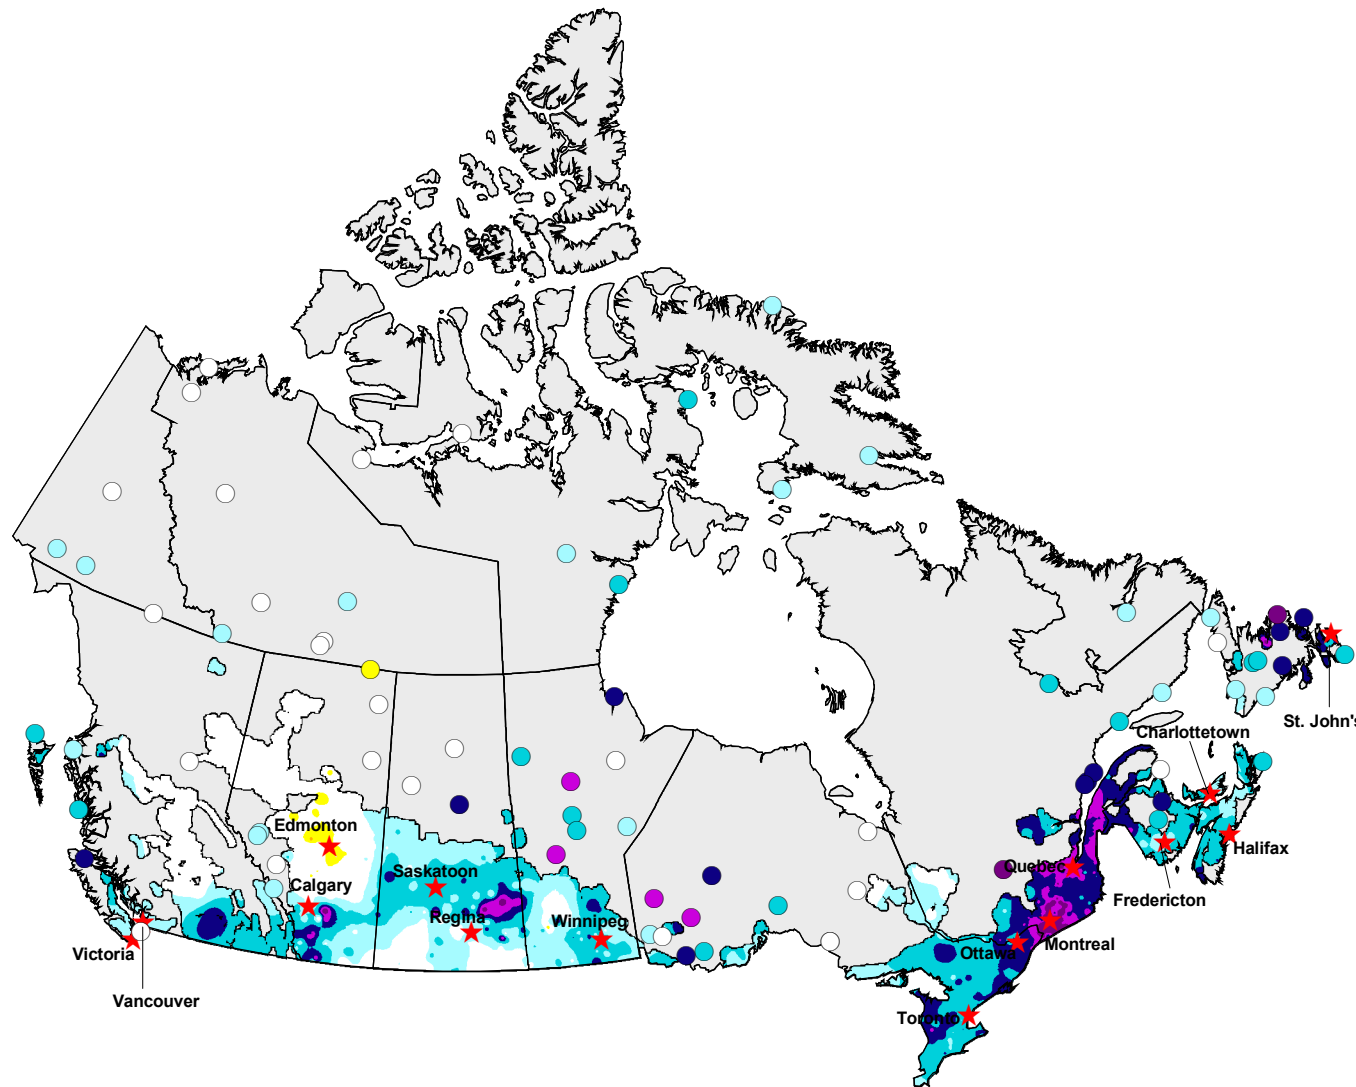

Palmer Drought Index (Drought Model)

May 2006

PDI

Produced using near real-time data that has undergone initial quality control. The map may not be accurate for all regions due to data availability and data errors.