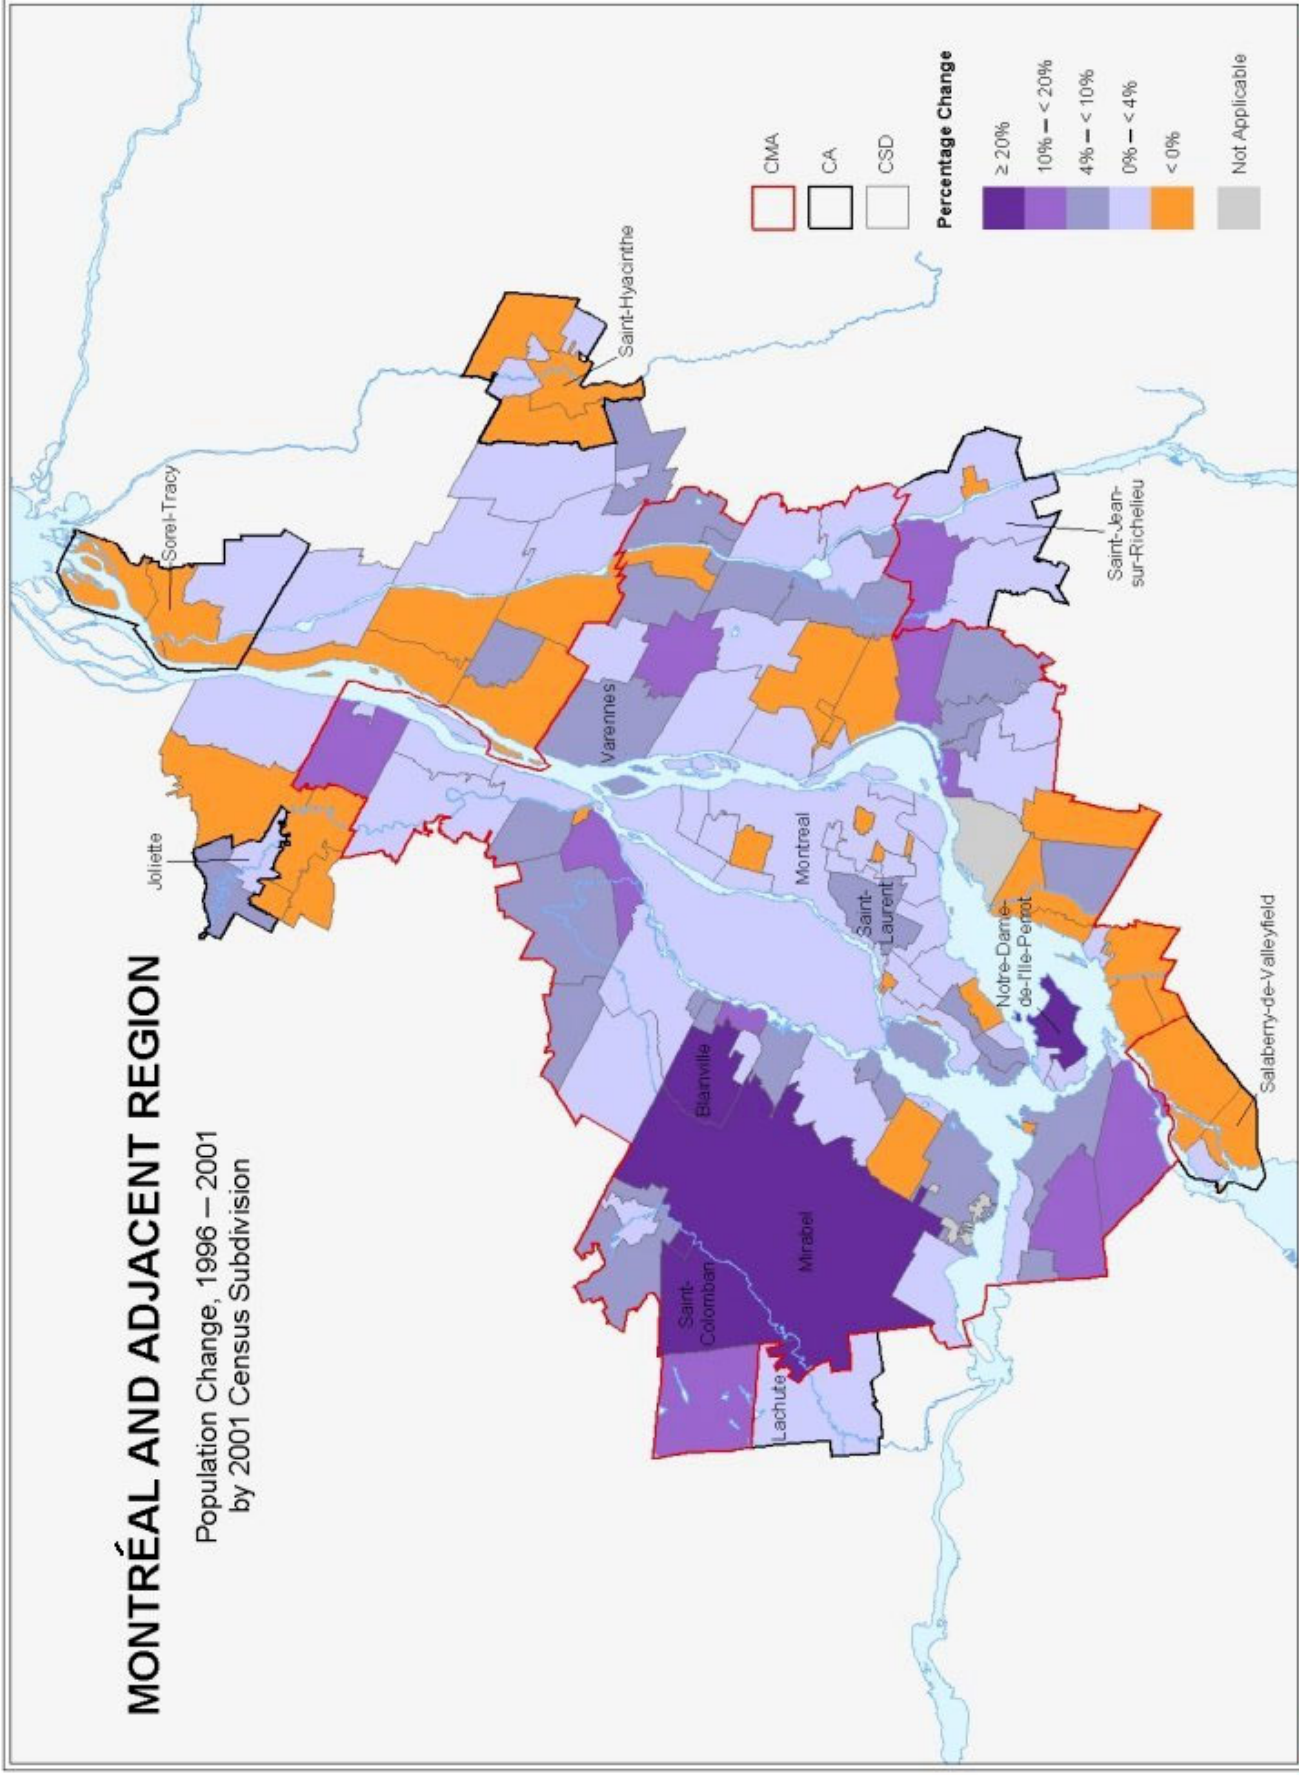

Source: 2001 Census of Canada. Produced by the Geography Division, Statistics Canada, 2002.

CANADA

Population Change, 1996 - 2001 by 2001 Census Division

Source: 1996 and 2001 Censuses of Canada. Produced by the Geography Division, Statistics Canada, 2002.

CANADA

Population Density, 2001
by Dissemination Area

Source: 2001 Census of Canada. Produced by the Geography Division, Statistics Canada, 2002.

Statistique
Canada

Canada

EXTENDED GOLDEN HORSESHOE

Population Change, 1996 – 2001
by 2001 Census Subdivision

MONTRÉAL AND ADJACENT REGION

Population Change, 1996 – 2001
by 2001 Census Subdivision

Statistique
Canada

Source : 1996 and 2001 Censuses of Canada.
Produced by the Geography Division, Statistics Canada, 2002.

LOWER MAINLAND AND SOUTHERN VANCOUVER ISLAND

Population Change, 1996 – 2001
by 2001 Census Subdivision