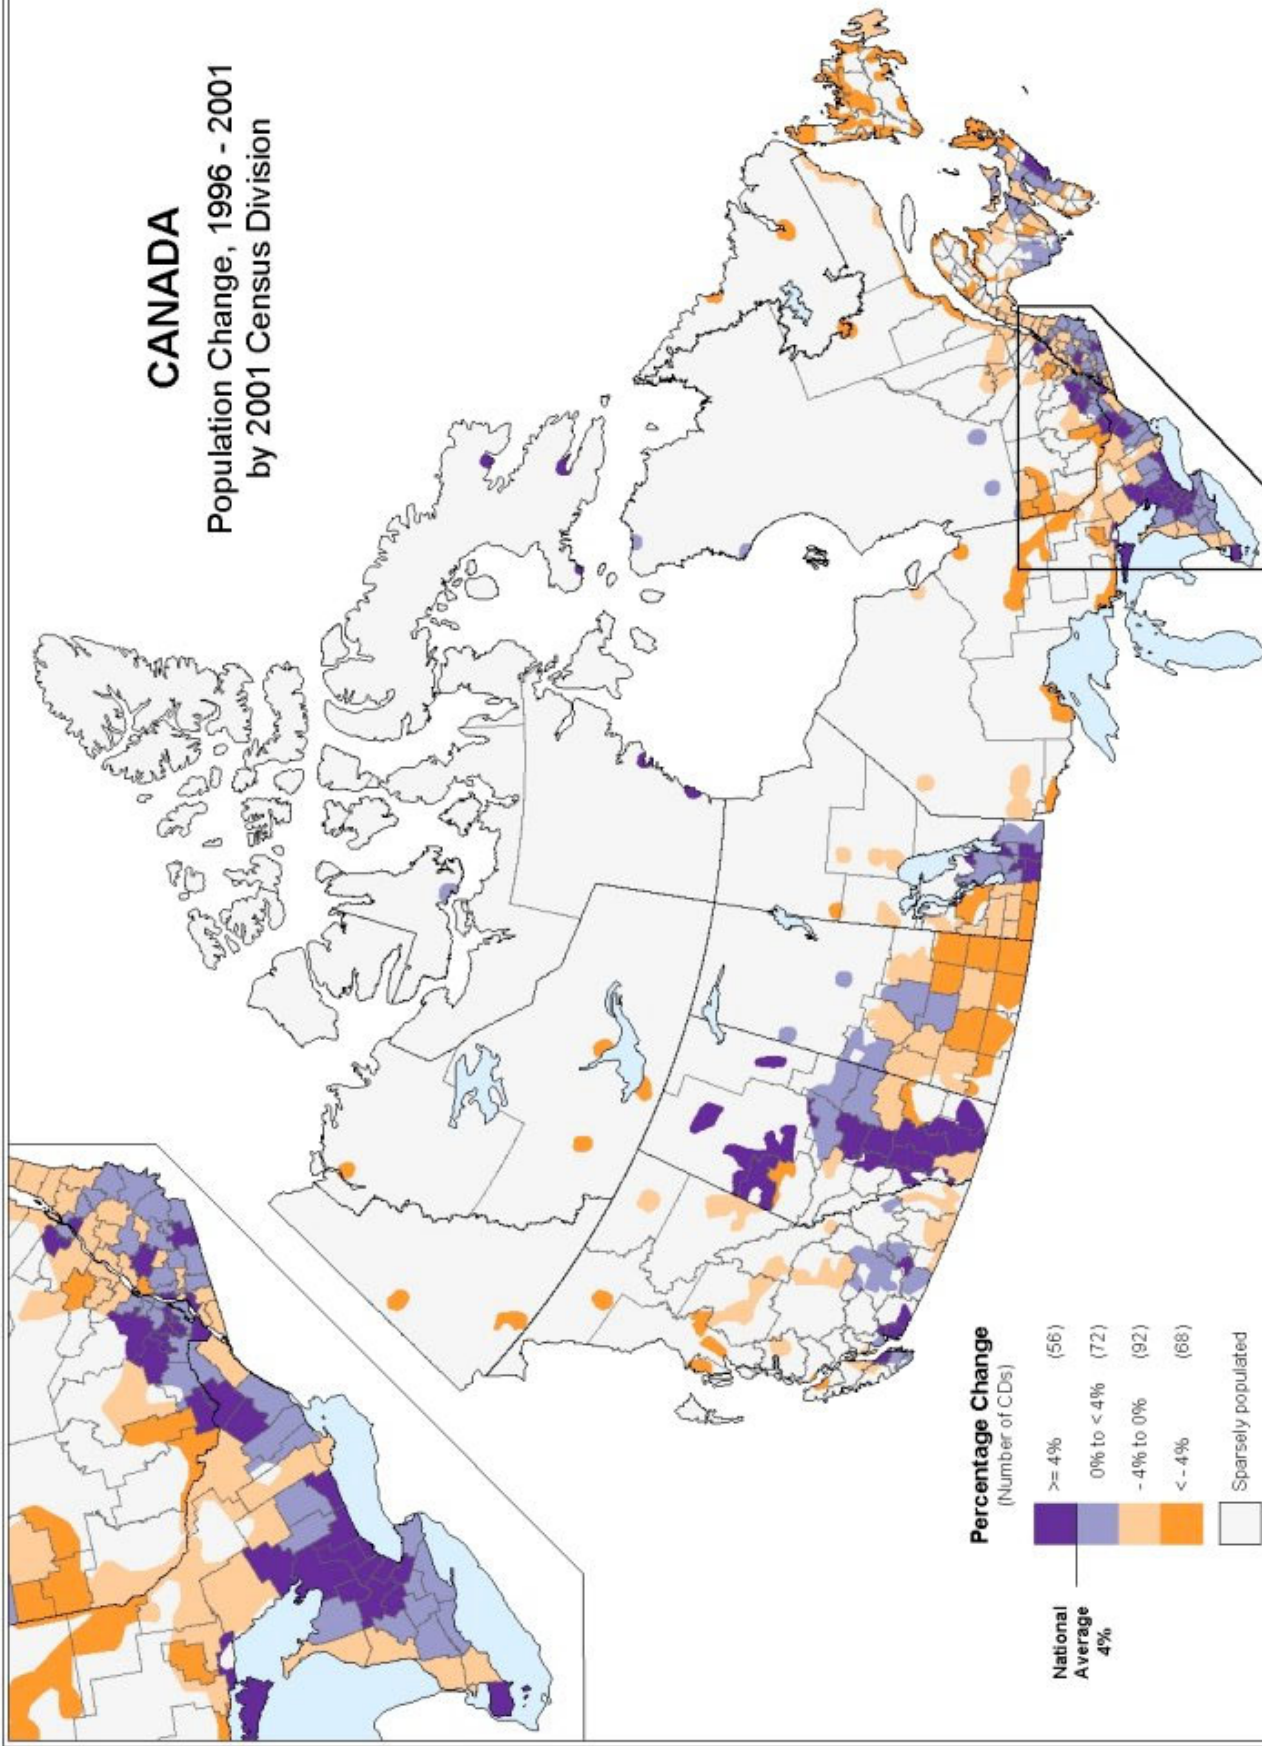

CANADA

Population Change, 1996 - 2001

CANADA

Census Metropolitan Area Growth, 1996 - 2001

Source: 1996 and 2001 Censuses of Canada. Produced by the Geography Division, Statistics Canada, 2002.

CANADA

Census Metropolitan Areas and Census Agglomerations

Source: 2001 Census of Canada. Produced by the Geography Division, Statistics Canada, 2002.

CANADA

Population Change, 1996 - 2001 by 2001 Census Division

Source: 1996 and 2001 Censuses of Canada. Produced by the Geography Division, Statistics Canada, 2002.

CANADA

Population Density, 2001
by Dissemination Area

Source: 2001 Census of Canada. Produced by the Geography Division, Statistics Canada, 2002.

Statistique
Canada

Canada

EXTENDED GOLDEN HORSESHOE

Population Change, 1996 – 2001
by 2001 Census Subdivision

LOWER MAINLAND AND SOUTHERN VANCOUVER ISLAND

Population Change, 1996 – 2001
by 2001 Census Subdivision