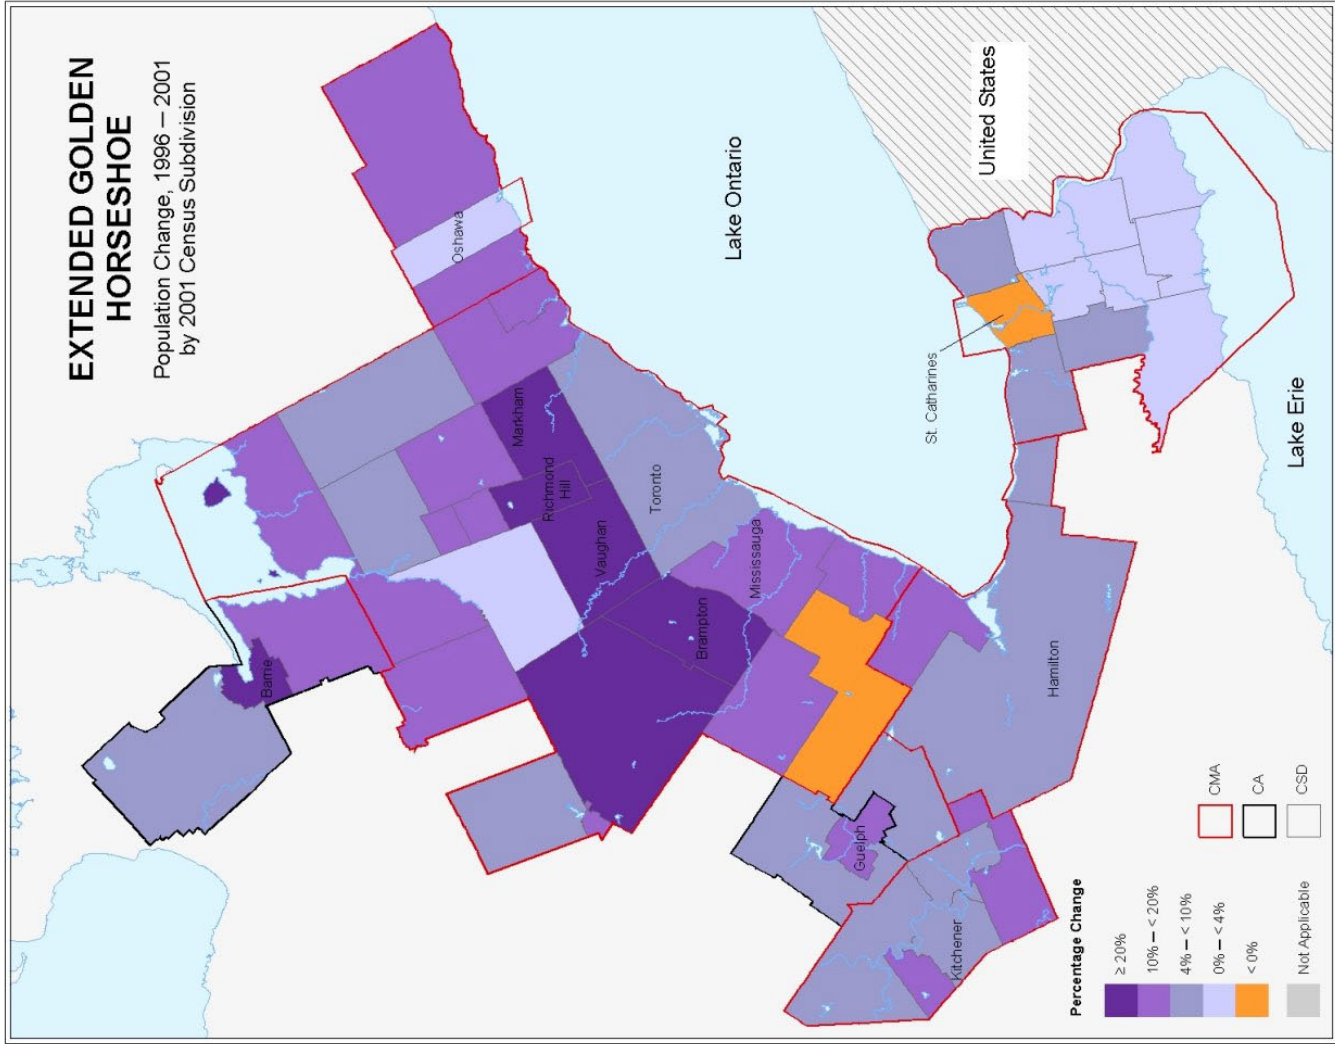

CANADA

Population Density, 2001
by Dissemination Area

Source: 2001 Census of Canada. Produced by the Geography Division, Statistics Canada, 2002.

Statistique
Canada

Canada

EXTENDED GOLDEN HORSESHOE

Population Change, 1996 – 2001
by 2001 Census Subdivision

LOWER MAINLAND AND SOUTHERN VANCOUVER ISLAND

Population Change, 1996 – 2001
by 2001 Census Subdivision