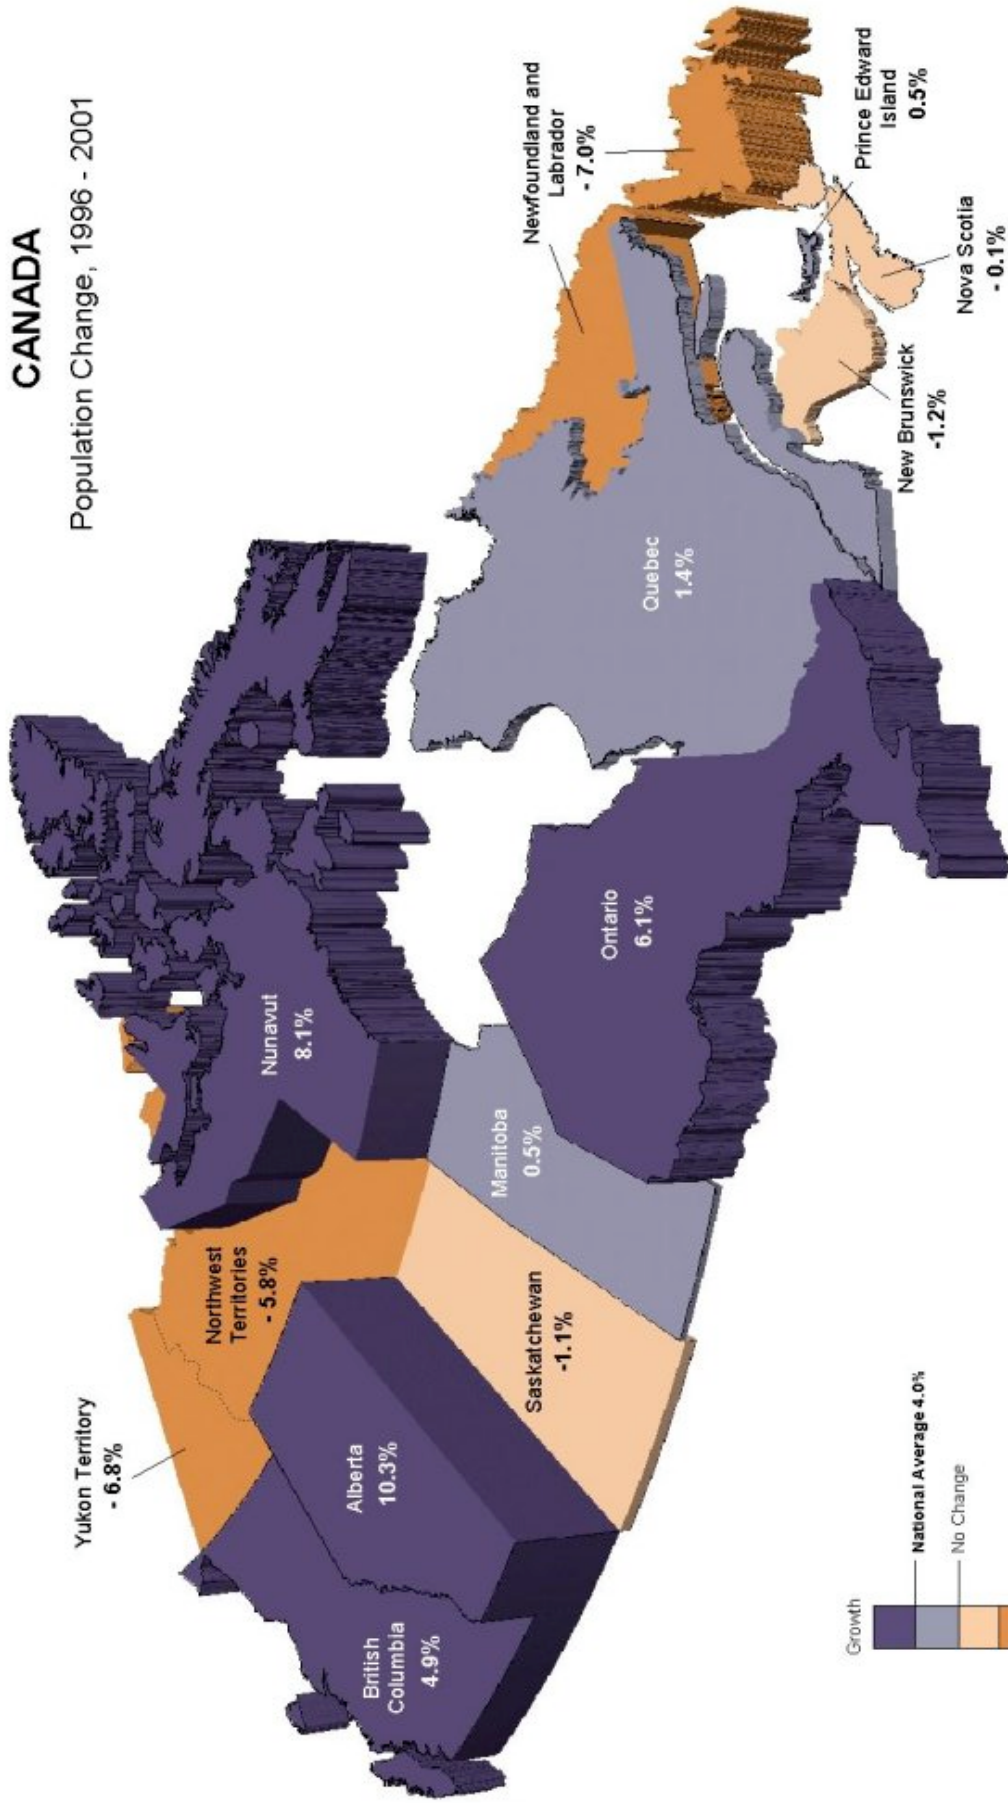

CANADA

Population Change, 1996 - 2001

CANADA

Census Metropolitan Area Growth, 1996 - 2001

Source: 1996 and 2001 Censuses of Canada. Produced by the Geography Division, Statistics Canada, 2002.

CANADA

Census Metropolitan Areas and Census Agglomerations

Source: 2001 Census of Canada. Produced by the Geography Division, Statistics Canada, 2002.

CANADA

Population Change, 1996 - 2001 by 2001 Census Division

Source: 1996 and 2001 Censuses of Canada. Produced by the Geography Division, Statistics Canada, 2002.

MONTRÉAL AND ADJACENT REGION

Population Change, 1996 – 2001
by 2001 Census Subdivision

Statistique
Canada

Source : 1996 and 2001 Censuses of Canada.
Produced by the Geography Division, Statistics Canada, 2002.

LOWER MAINLAND AND SOUTHERN VANCOUVER ISLAND

Population Change, 1996 – 2001
by 2001 Census Subdivision