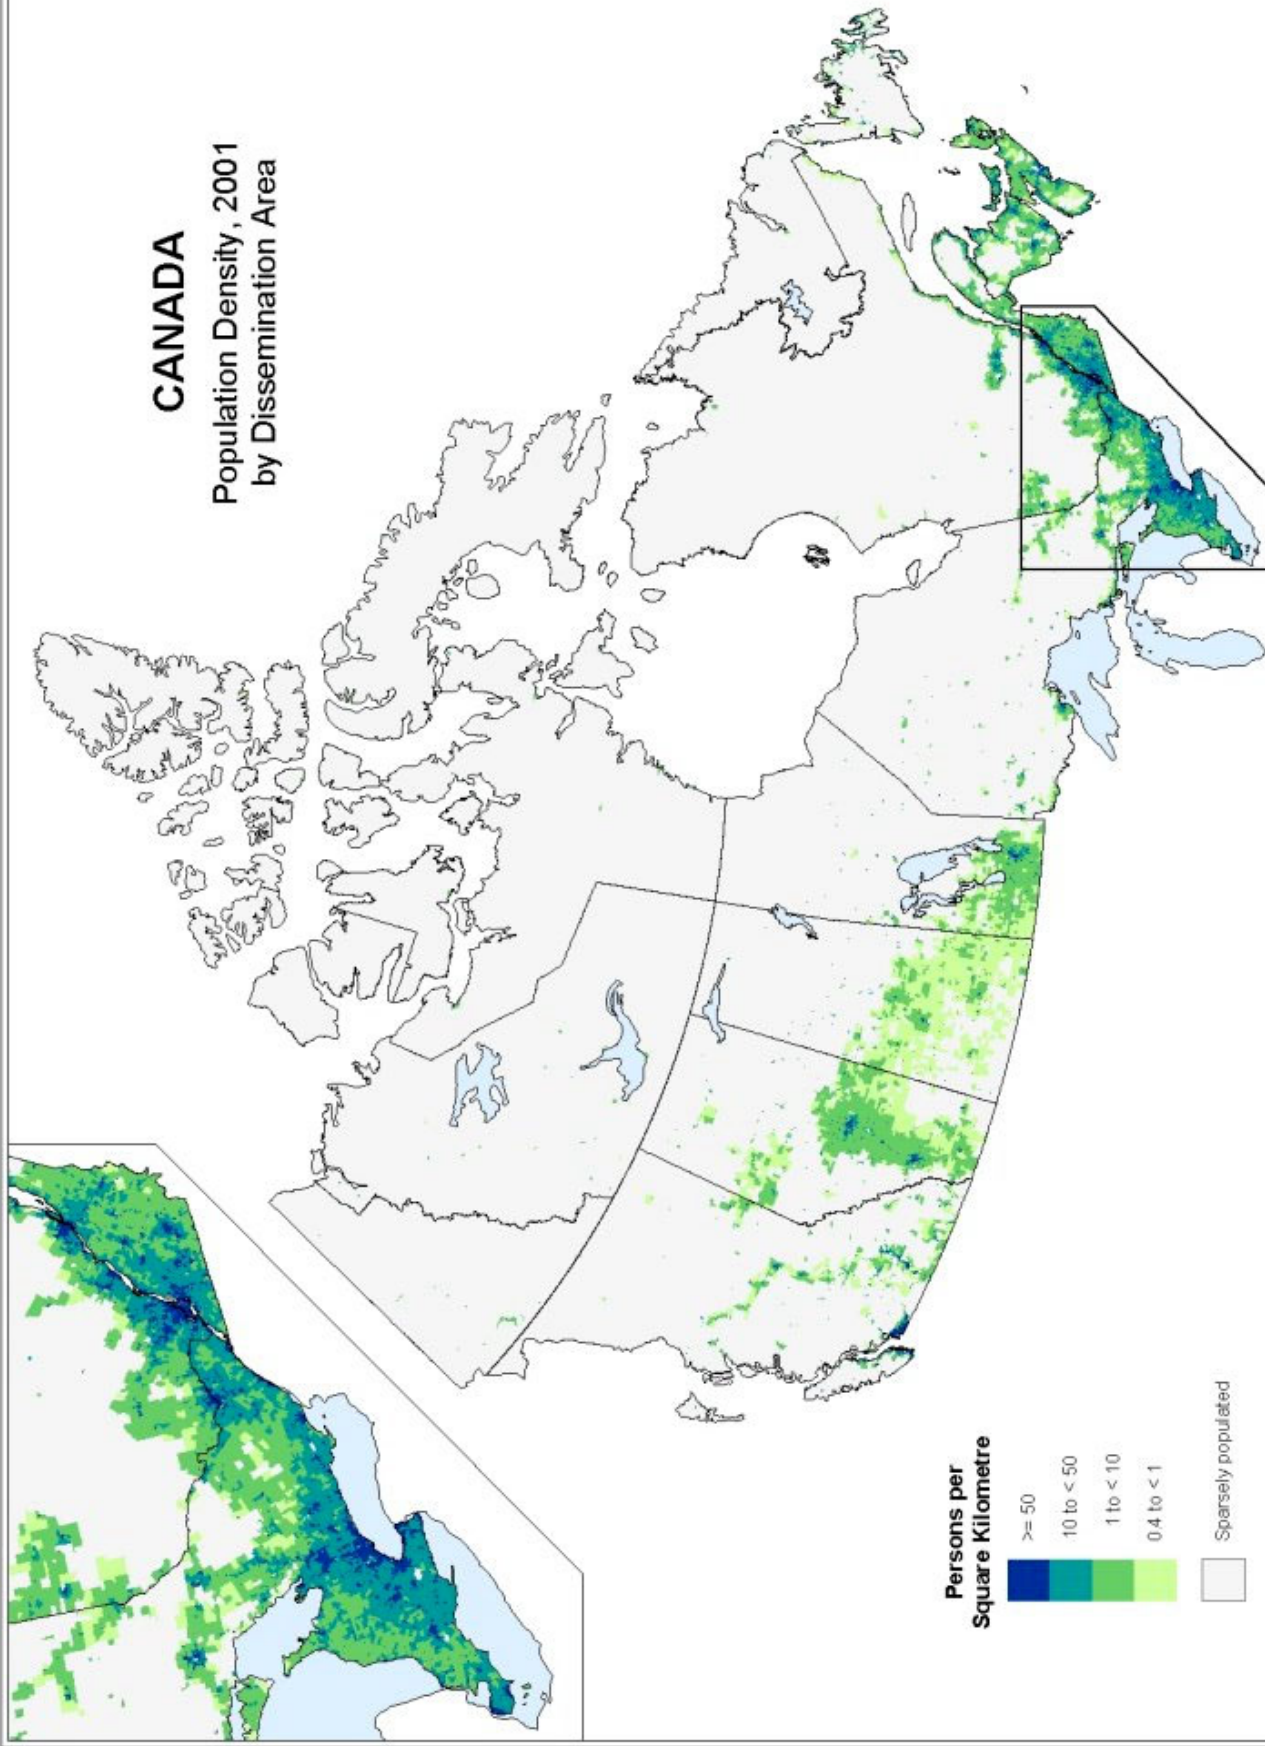

CANADA

Population Density, 2001
by Dissemination Area

Source: 2001 Census of Canada. Produced by the Geography Division, Statistics Canada, 2002.

Statistique
Canada

Canada