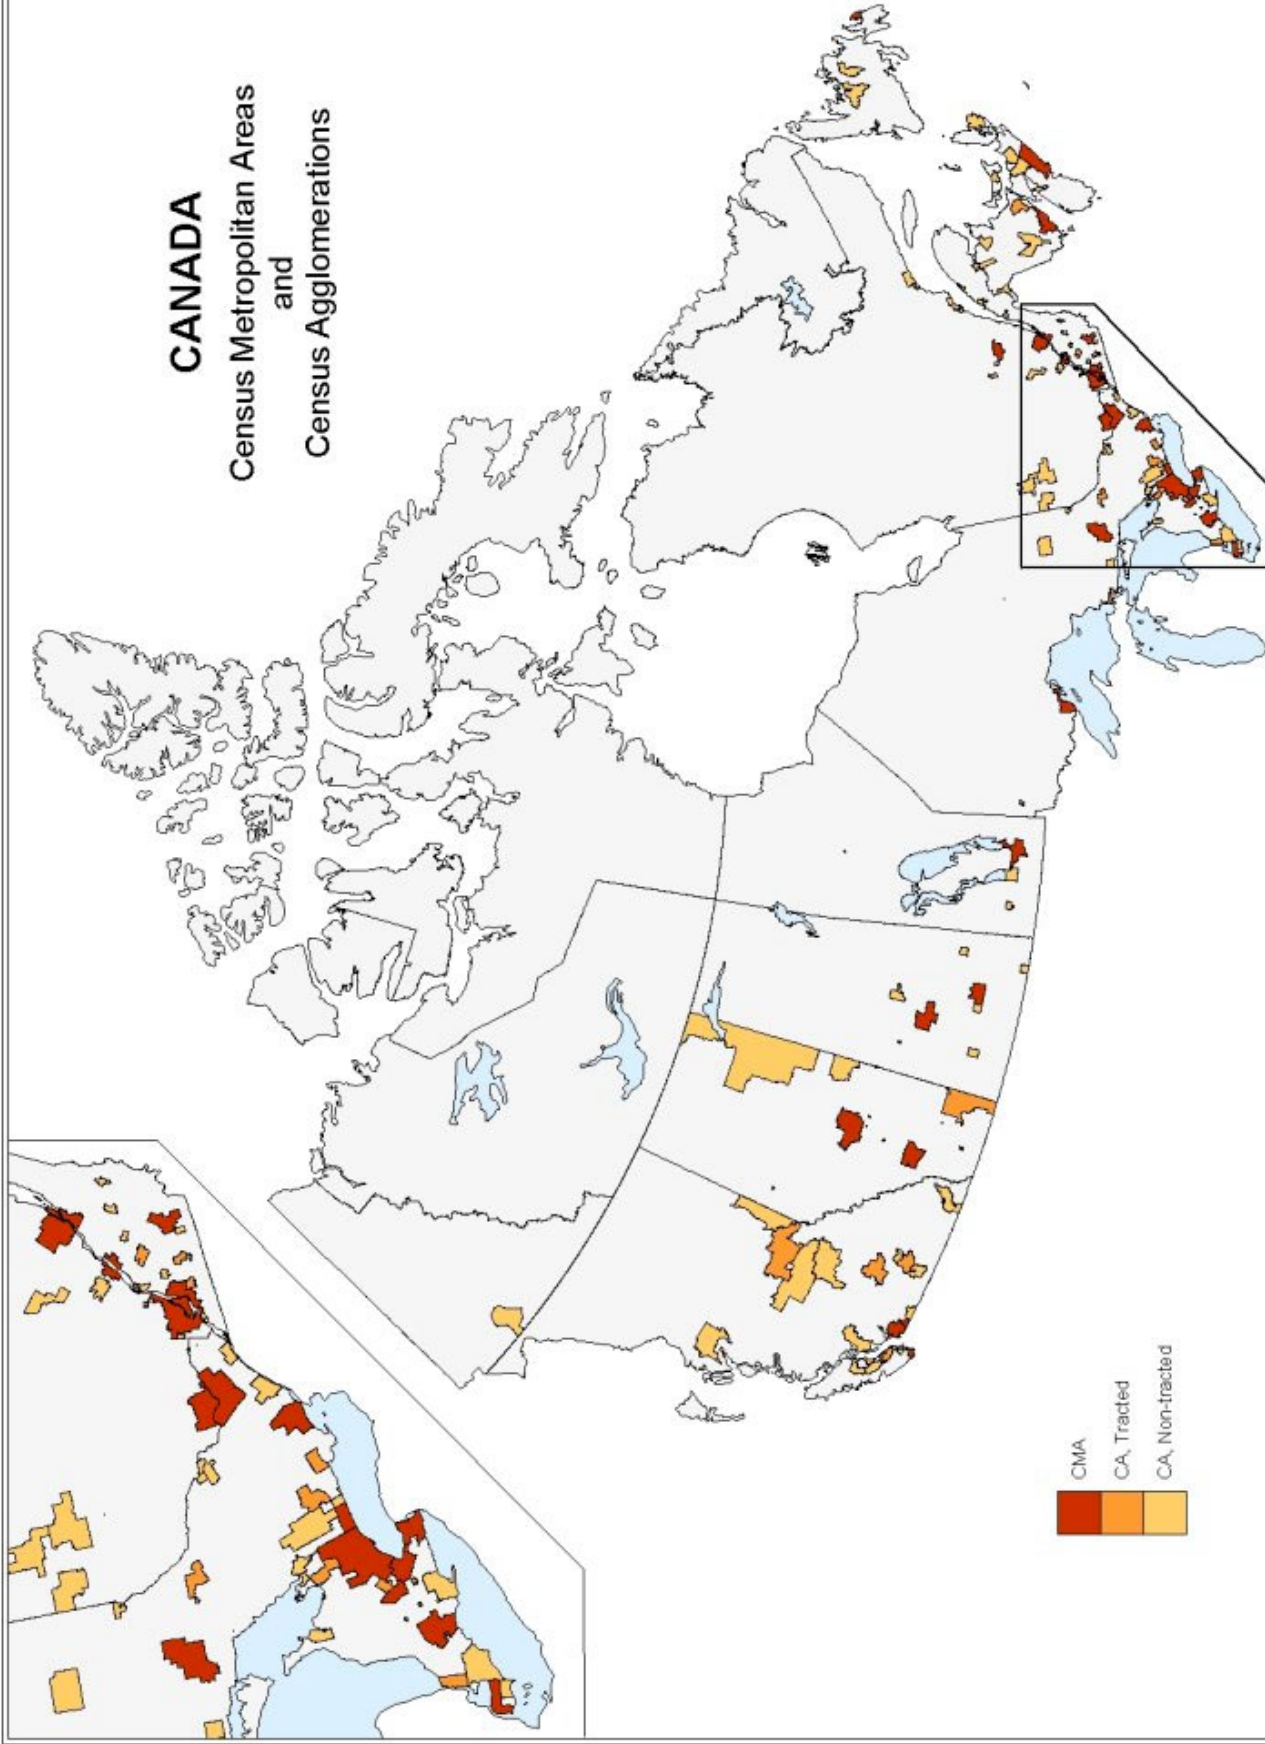

CANADA

Population Change, 1996 - 2001

CANADA

Census Metropolitan Area Growth, 1996 - 2001

Source: 1996 and 2001 Censuses of Canada. Produced by the Geography Division, Statistics Canada, 2002.

CANADA

Census Metropolitan Areas and Census Agglomerations

Source: 2001 Census of Canada. Produced by the Geography Division, Statistics Canada, 2002.

CANADA

Population Change, 1996 - 2001 by 2001 Census Division

Source: 1996 and 2001 Censuses of Canada. Produced by the Geography Division, Statistics Canada, 2002.

CANADA

Population Density, 2001
by Dissemination Area

Source: 2001 Census of Canada. Produced by the Geography Division, Statistics Canada, 2002.

Statistique
Canada

Canada

EXTENDED GOLDEN HORSESHOE

Population Change, 1996 – 2001
by 2001 Census Subdivision

LOWER MAINLAND AND SOUTHERN VANCOUVER ISLAND

Population Change, 1996 – 2001
by 2001 Census Subdivision