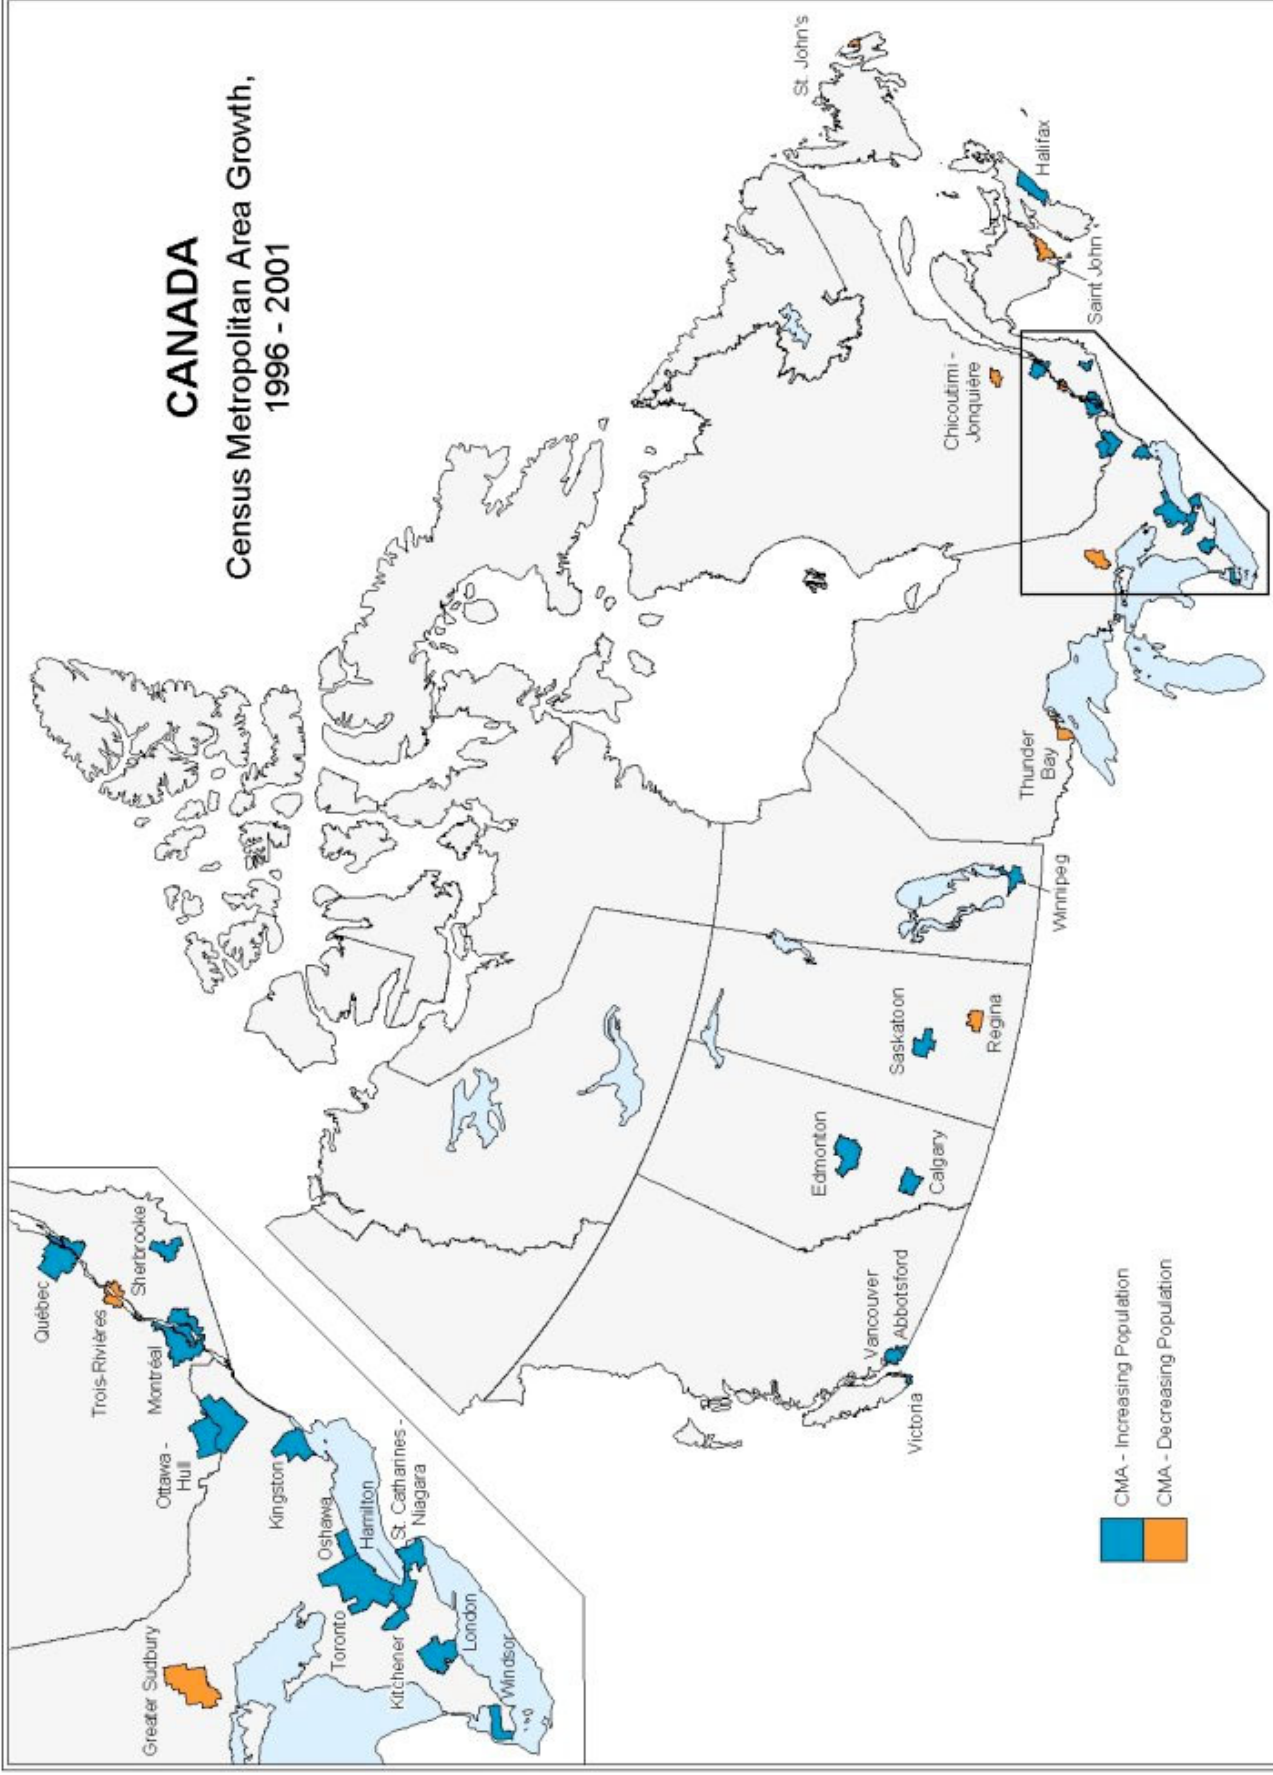

CANADA

Population Change, 1996 - 2001

CANADA

Census Metropolitan Area Growth, 1996 - 2001

Source: 1996 and 2001 Censuses of Canada. Produced by the Geography Division, Statistics Canada, 2002.

CANADA

Census Metropolitan Areas and Census Agglomerations

Source: 2001 Census of Canada. Produced by the Geography Division, Statistics Canada, 2002.

CANADA

Population Change, 1996 - 2001 by 2001 Census Division

Source: 1996 and 2001 Censuses of Canada. Produced by the Geography Division, Statistics Canada, 2002.

MONTRÉAL AND ADJACENT REGION

Population Change, 1996 – 2001
by 2001 Census Subdivision

Statistique
Canada

Source : 1996 and 2001 Censuses of Canada.
Produced by the Geography Division, Statistics Canada, 2002.

LOWER MAINLAND AND SOUTHERN VANCOUVER ISLAND

Population Change, 1996 – 2001
by 2001 Census Subdivision