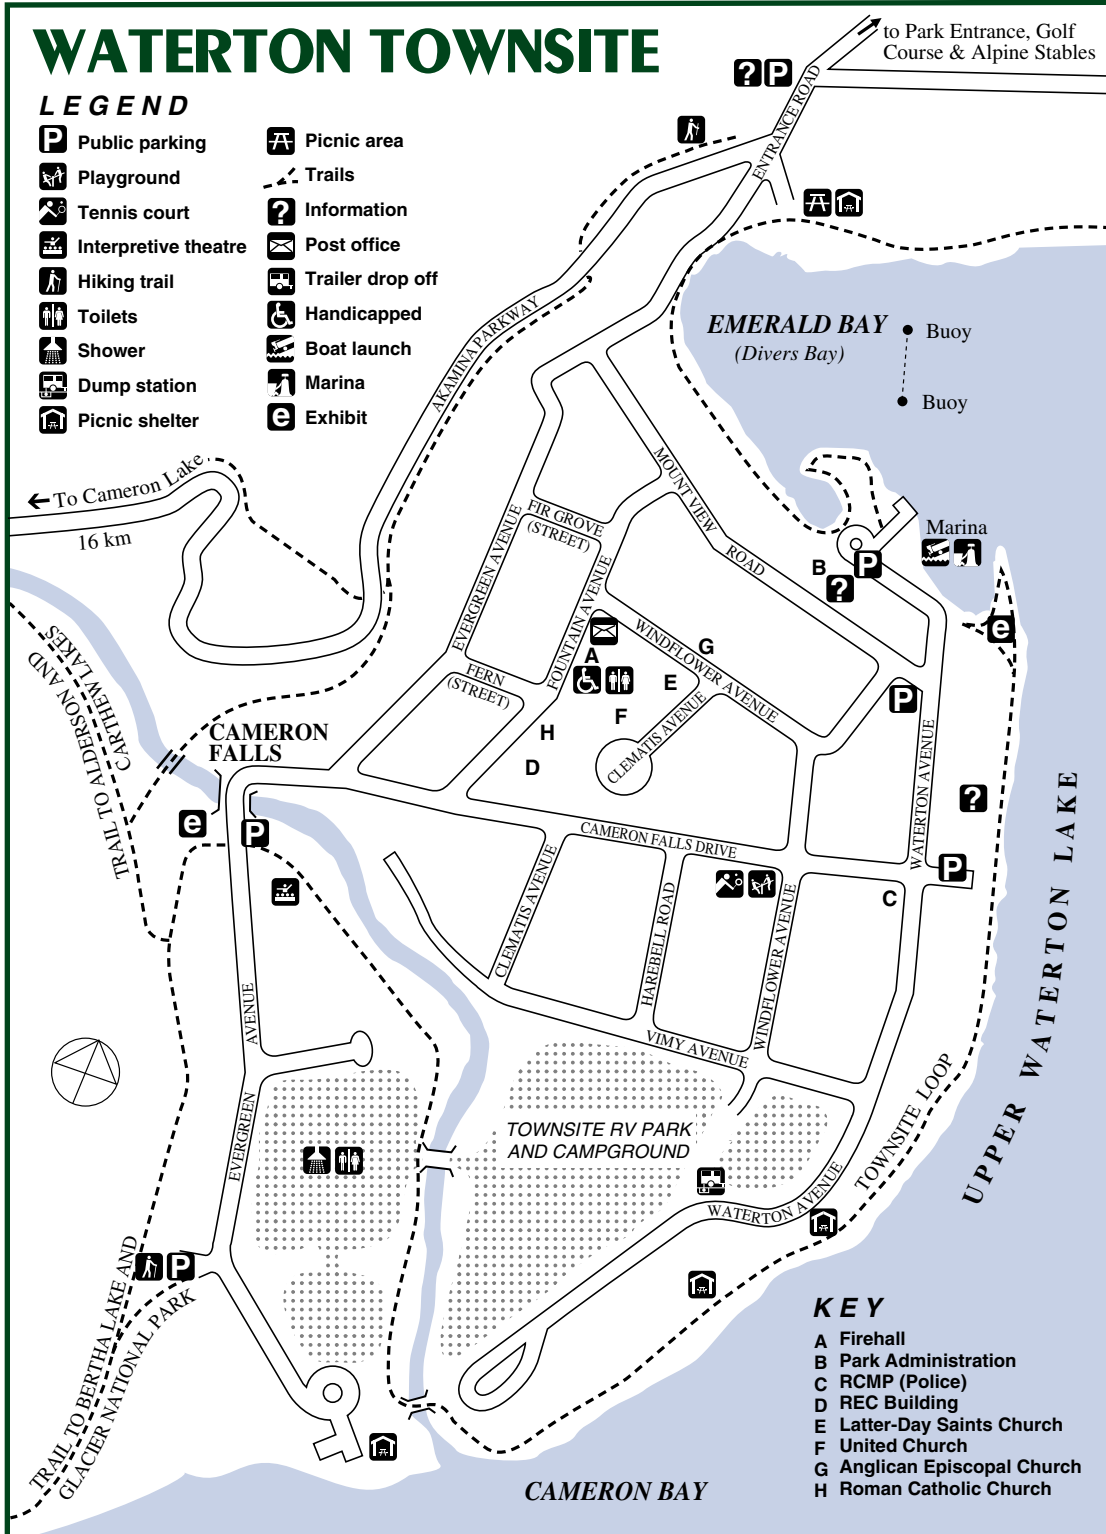

WATERTON TOWNSITE

LEGEND

- | | |
|----------------------|------------------|
| Public parking | Picnic area |
| Playground | Trails |
| Tennis court | Information |
| Interpretive theatre | Post office |
| Hiking trail | Trailer drop off |
| Toilets | Handicapped |
| Shower | Boat launch |
| Dump station | Marina |
| Picnic shelter | Exhibit |

KEY

- A Firehall
- B Park Administration
- C RCMP (Police)
- D REC Building
- E Latter-Day Saints Church
- F United Church
- G Anglican Episcopal Church
- H Roman Catholic Church