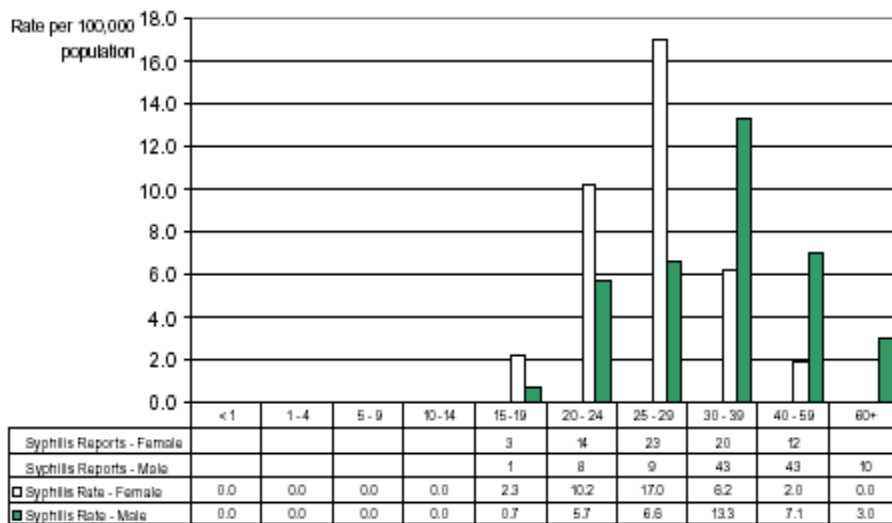

BRITISH COLUMBIA: Gonorrhoea, Syphilis and Chlamydia Rates, 2002

Gonorrhoea Rates by Age Group and Sex, 2002

Syphilis Rates by Age Group and Sex, 2002

Chlamydia Rates by Age Group and Sex, 2002