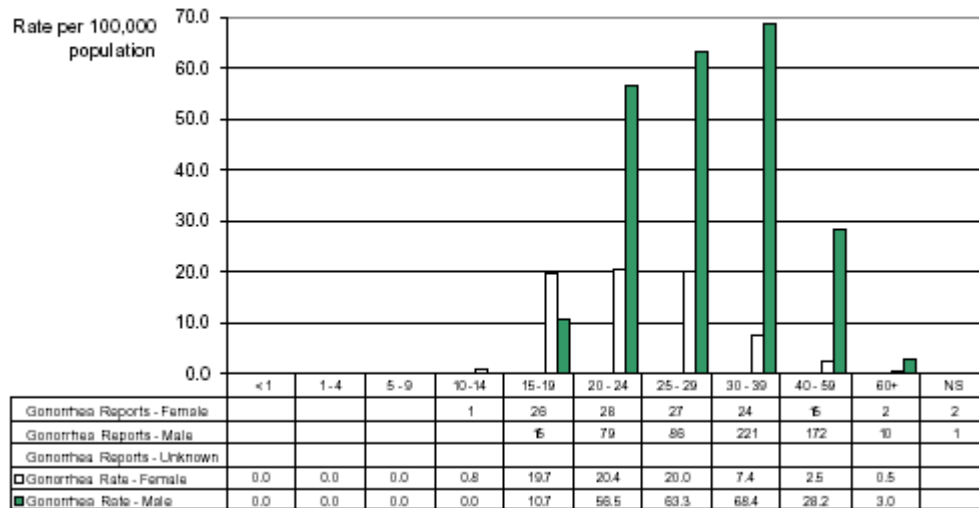

BRITISH COLUMBIA: Gonorrhoea, Syphilis and Chlamydia Rates, 2002

Gonorrhoea Rates by Age Group and Sex, 2002

Syphilis Rates by Age Group and Sex, 2002

Chlamydia Rates by Age Group and Sex, 2002