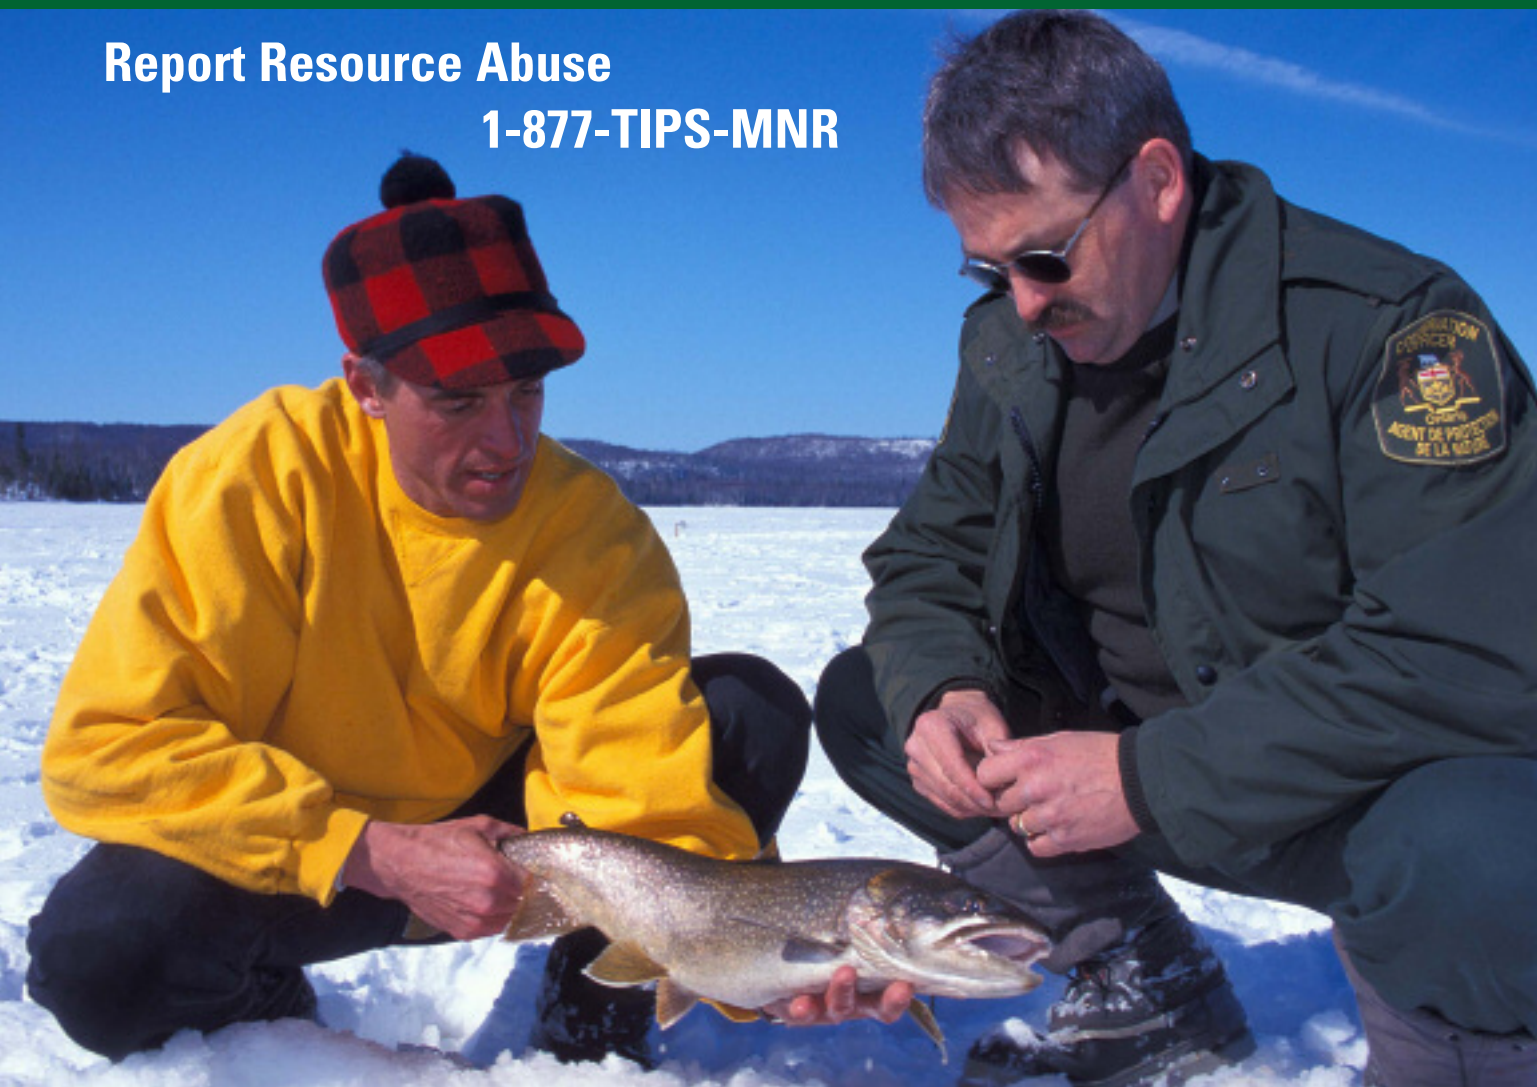

Help Protect Ontario's Natural Heritage

Report Resource Abuse 1-877-TIPS-MNR

Have you ever witnessed someone fishing out of season, night hunting for deer or moose, illegally dumping waste or littering on public lands, but didn't know what to do about it? The Natural Resources TIPS Reporting Line is now available for you to report resource abuse when you see it.

The new Natural Resources TIPS Reporting Line offers all Ontarians and Ontario resource users – 24 hours a day, seven days a week – the opportunity to help protect our natural heritage. If you see or

suspect an act of resource abuse, call the Ontario Ministry of Natural Resources toll-free TIPS Line at 1-877-TIPS-MNR. Your information will be used to help conservation officers investigate violations.

Ontario's natural resources are precious. The next time you see someone taking over-limits of fish, small game or waterfowl, illegally removing firewood or trees from public land, or witness any other abuse of our natural resources, please call 1-877-TIPS-MNR.

1-877-TIPS-MNR (847-7667)

This ad is paid for by the Government of Ontario