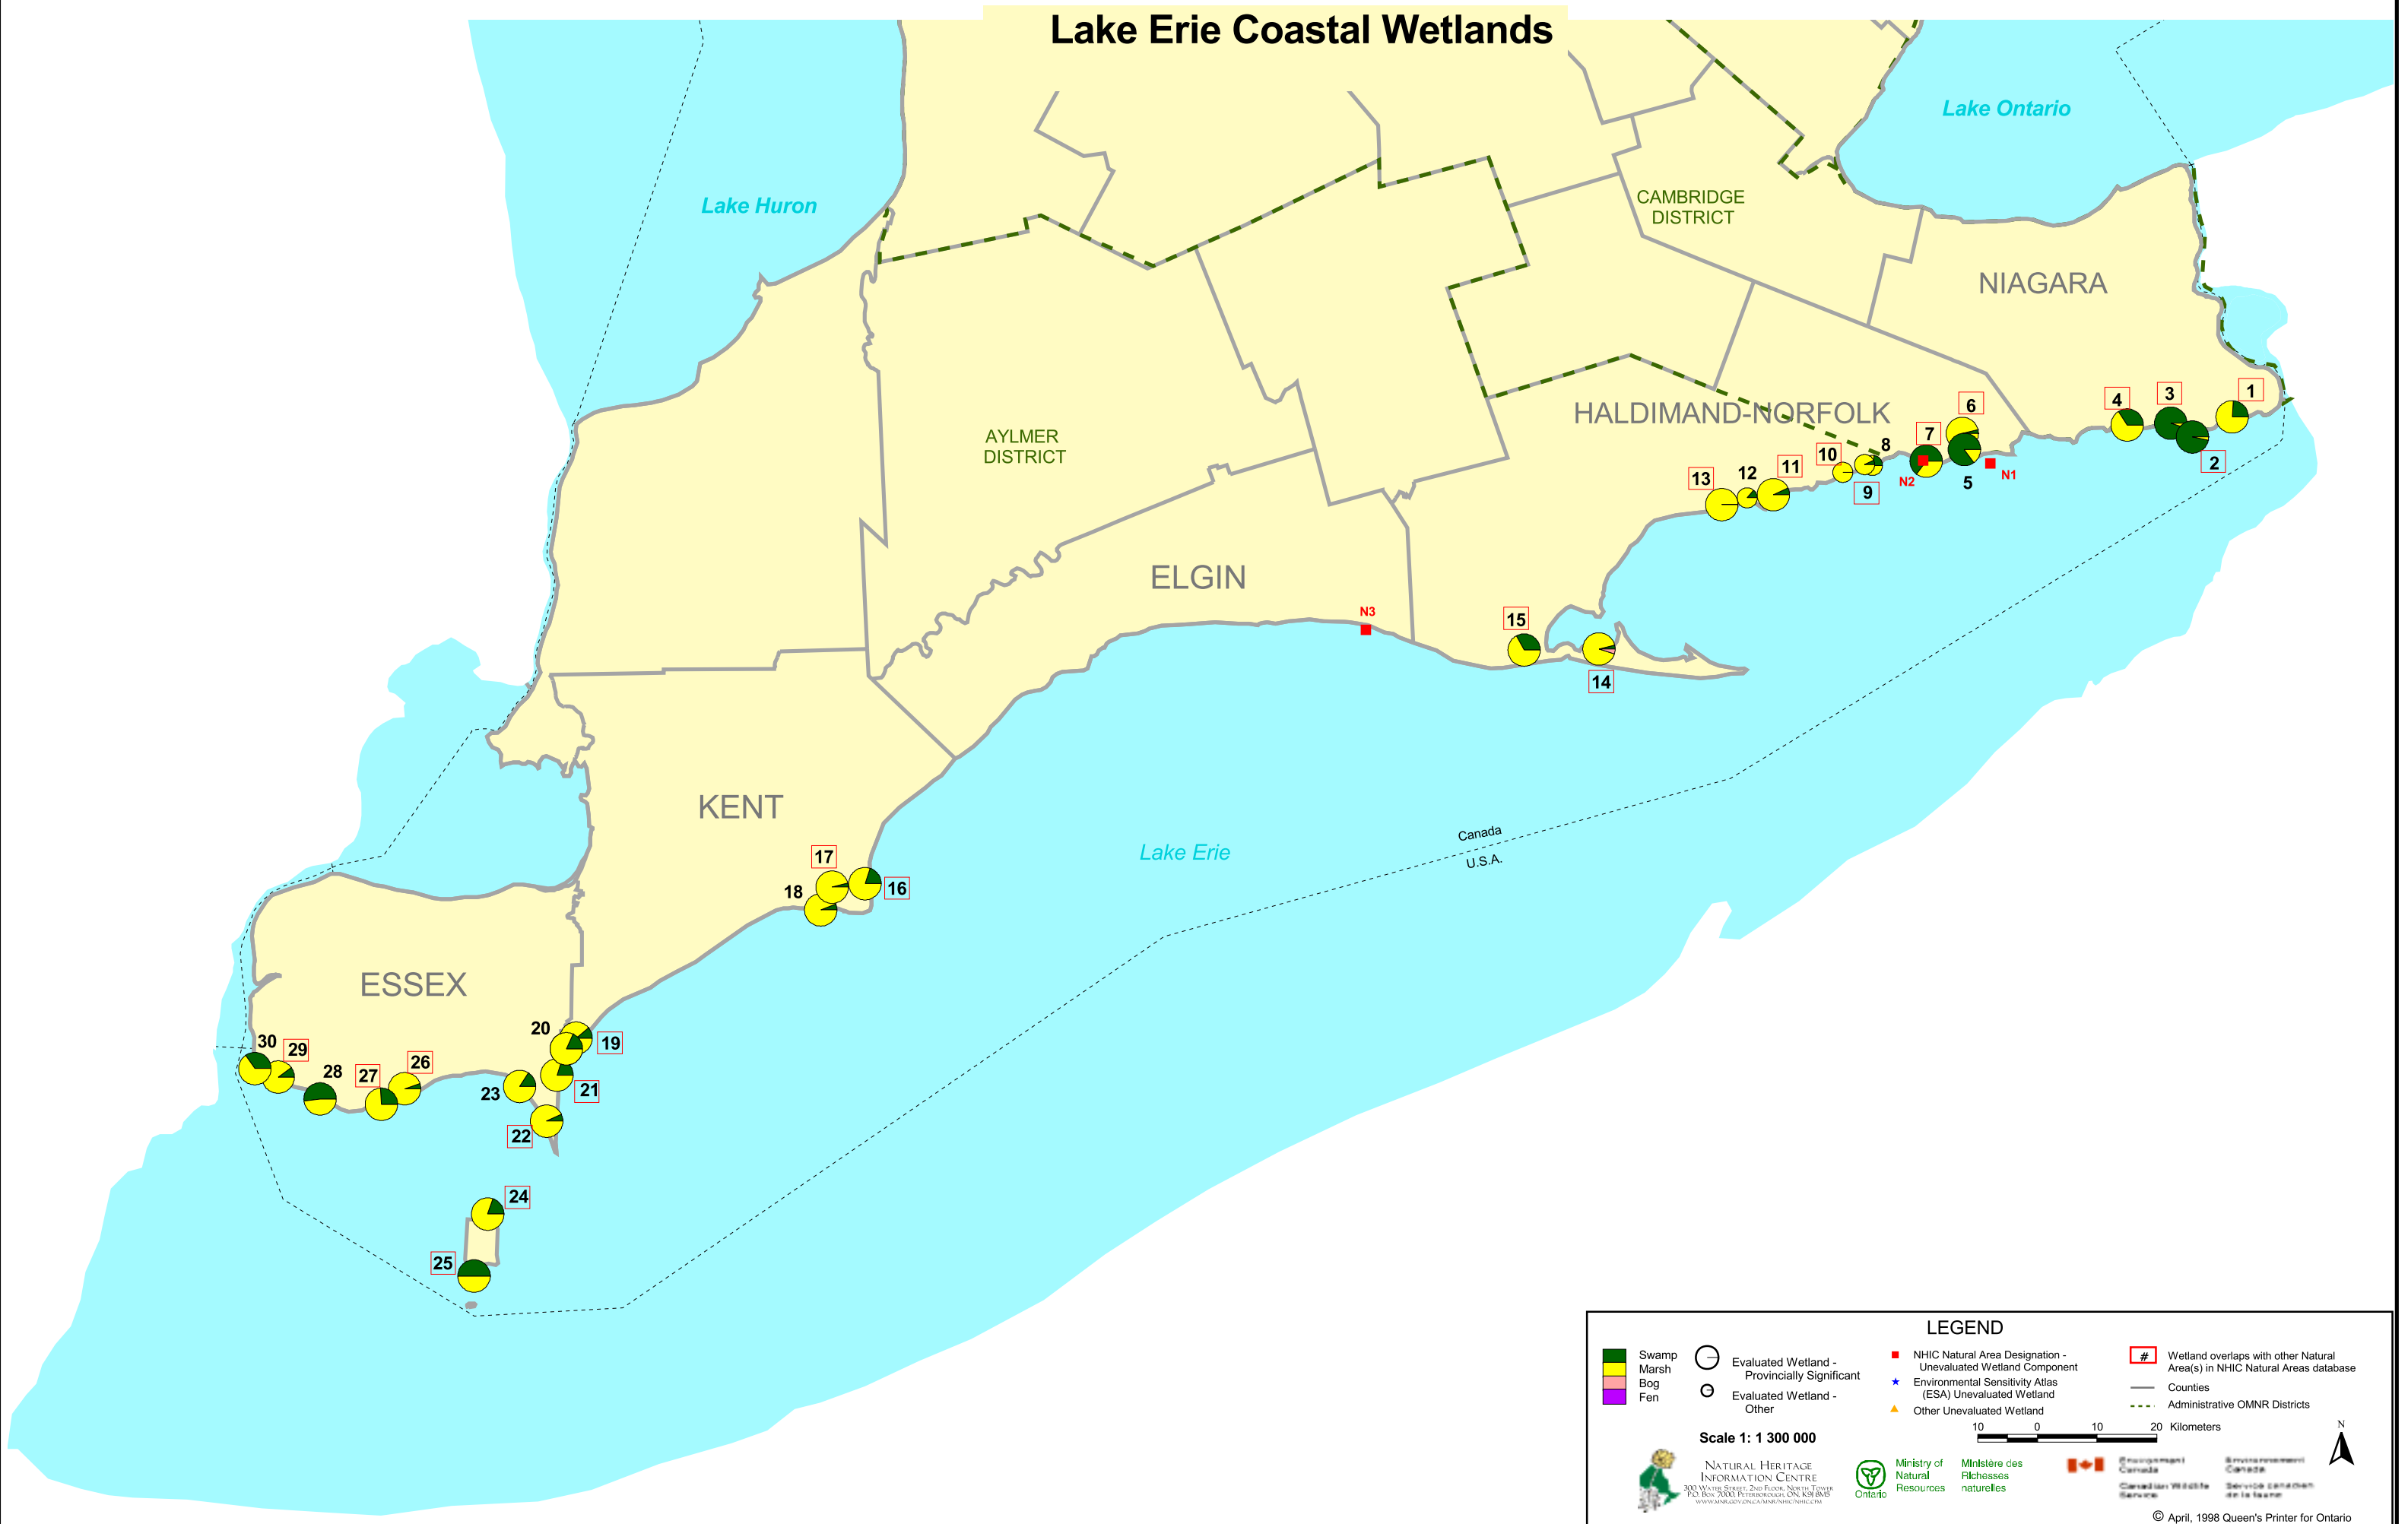

Lake Erie Coastal Wetlands

LEGEND

Swamp	Evaluated Wetland - Provincially Significant	NHIC Natural Area Designation - Unevaluated Wetland Component	Wetland overlaps with other Natural Area(s) in NHIC Natural Areas database
Marsh	Evaluated Wetland - Other	Environmental Sensitivity Atlas (ESA) Unevaluated Wetland	Counties
Bog		Other Unevaluated Wetland	Administrative OMNR Districts
Fen			

Scale 1: 1 300 000

10 0 10 20 Kilometers

NATURAL HERITAGE INFORMATION CENTRE
300 WING STREET, 2ND FLOOR, NORTH TOWER
P.O. Box 7000, Peterborough, ON, K9J 8M5
WWW.MNR.CYBER.CAN/OMNR/NHIC/ENR

Ministry of Natural Resources
Ministère des Richesses naturelles