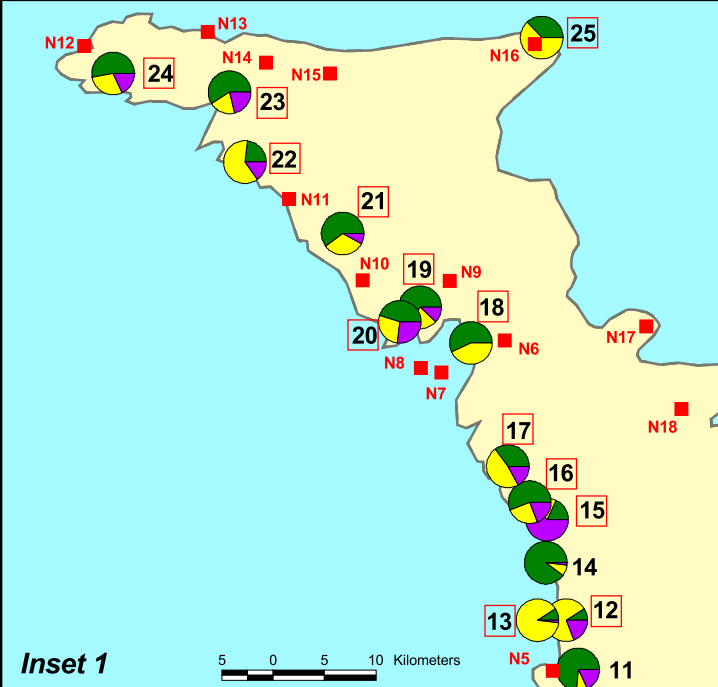

Lake Huron and St. Marys River Coastal Wetlands

Inset 3

See Inset 1

See Inset 2

LEGEND

Swamp	Evaluated Wetland - Provincially Significant	NHC Natural Area Designation - Unevaluated Wetland Component	Wetland overlaps with other Natural Area(s) in NHC Natural Areas database
Marsh	Environmental Sensitivity Atlas (ESA) Unevaluated Wetland	Environmental Sensitivity Atlas (ESA) Unevaluated Wetland	Counties
Bog	Evaluated Wetland - Other	Other Unevaluated Wetland	Administrative OMNR Districts
Fen			

Scale 1: 613 000

0 5 10 Kilometers

N

NATURAL HERITAGE INFORMATION CENTRE
300 WATER STREET, 2ND FLOOR, NORTH TOWER
P.O. BOX 7000, Peterborough, ON, K9J 8M5
WWW.MNR.GOV.ON.CA/WWW.NHC.NAT.CA

Ministry of Natural Resources / **Ministère des Richesses naturelles**