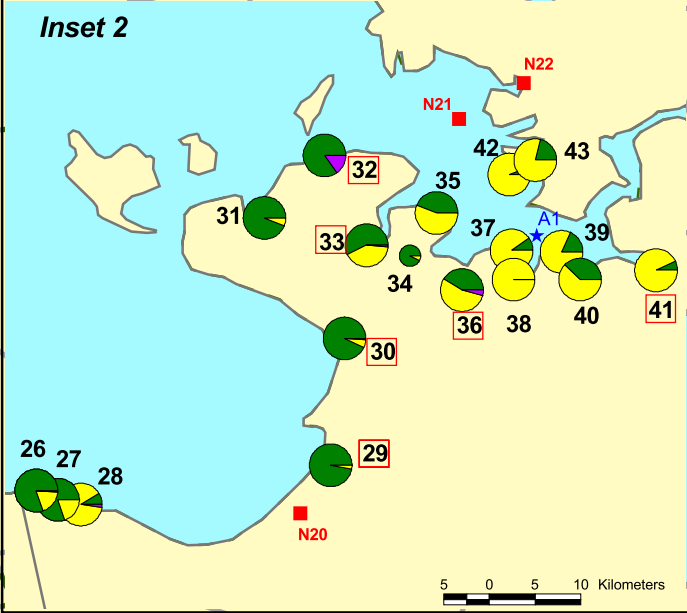

Lake Huron and St. Marys River Coastal Wetlands

Inset 3

See Inset 1

See Inset 2

LEGEND

Swamp	Evaluated Wetland - Provincially Significant	NHC Natural Area Designation - Unevaluated Wetland Component	Wetland overlaps with other Natural Area(s) in NHC Natural Areas database
Marsh	Environmental Sensitivity Atlas (ESA) Unevaluated Wetland	Environmental Sensitivity Atlas (ESA) Unevaluated Wetland	Counties
Bog	Evaluated Wetland - Other	Other Unevaluated Wetland	Administrative OMNR Districts
Fen			

Scale 1: 613 000

0 5 10 Kilometers

N

NATURAL HERITAGE INFORMATION CENTRE
300 WATER STREET, 2ND FLOOR, NORTH TOWER
P.O. BOX 7000, Peterborough, ON, K9J 8M5
WWW.MNR.GOV.ON.CA/WWW.NHC.NAT.CA

Ministry of Natural Resources / **Ministère des Richesses naturelles**