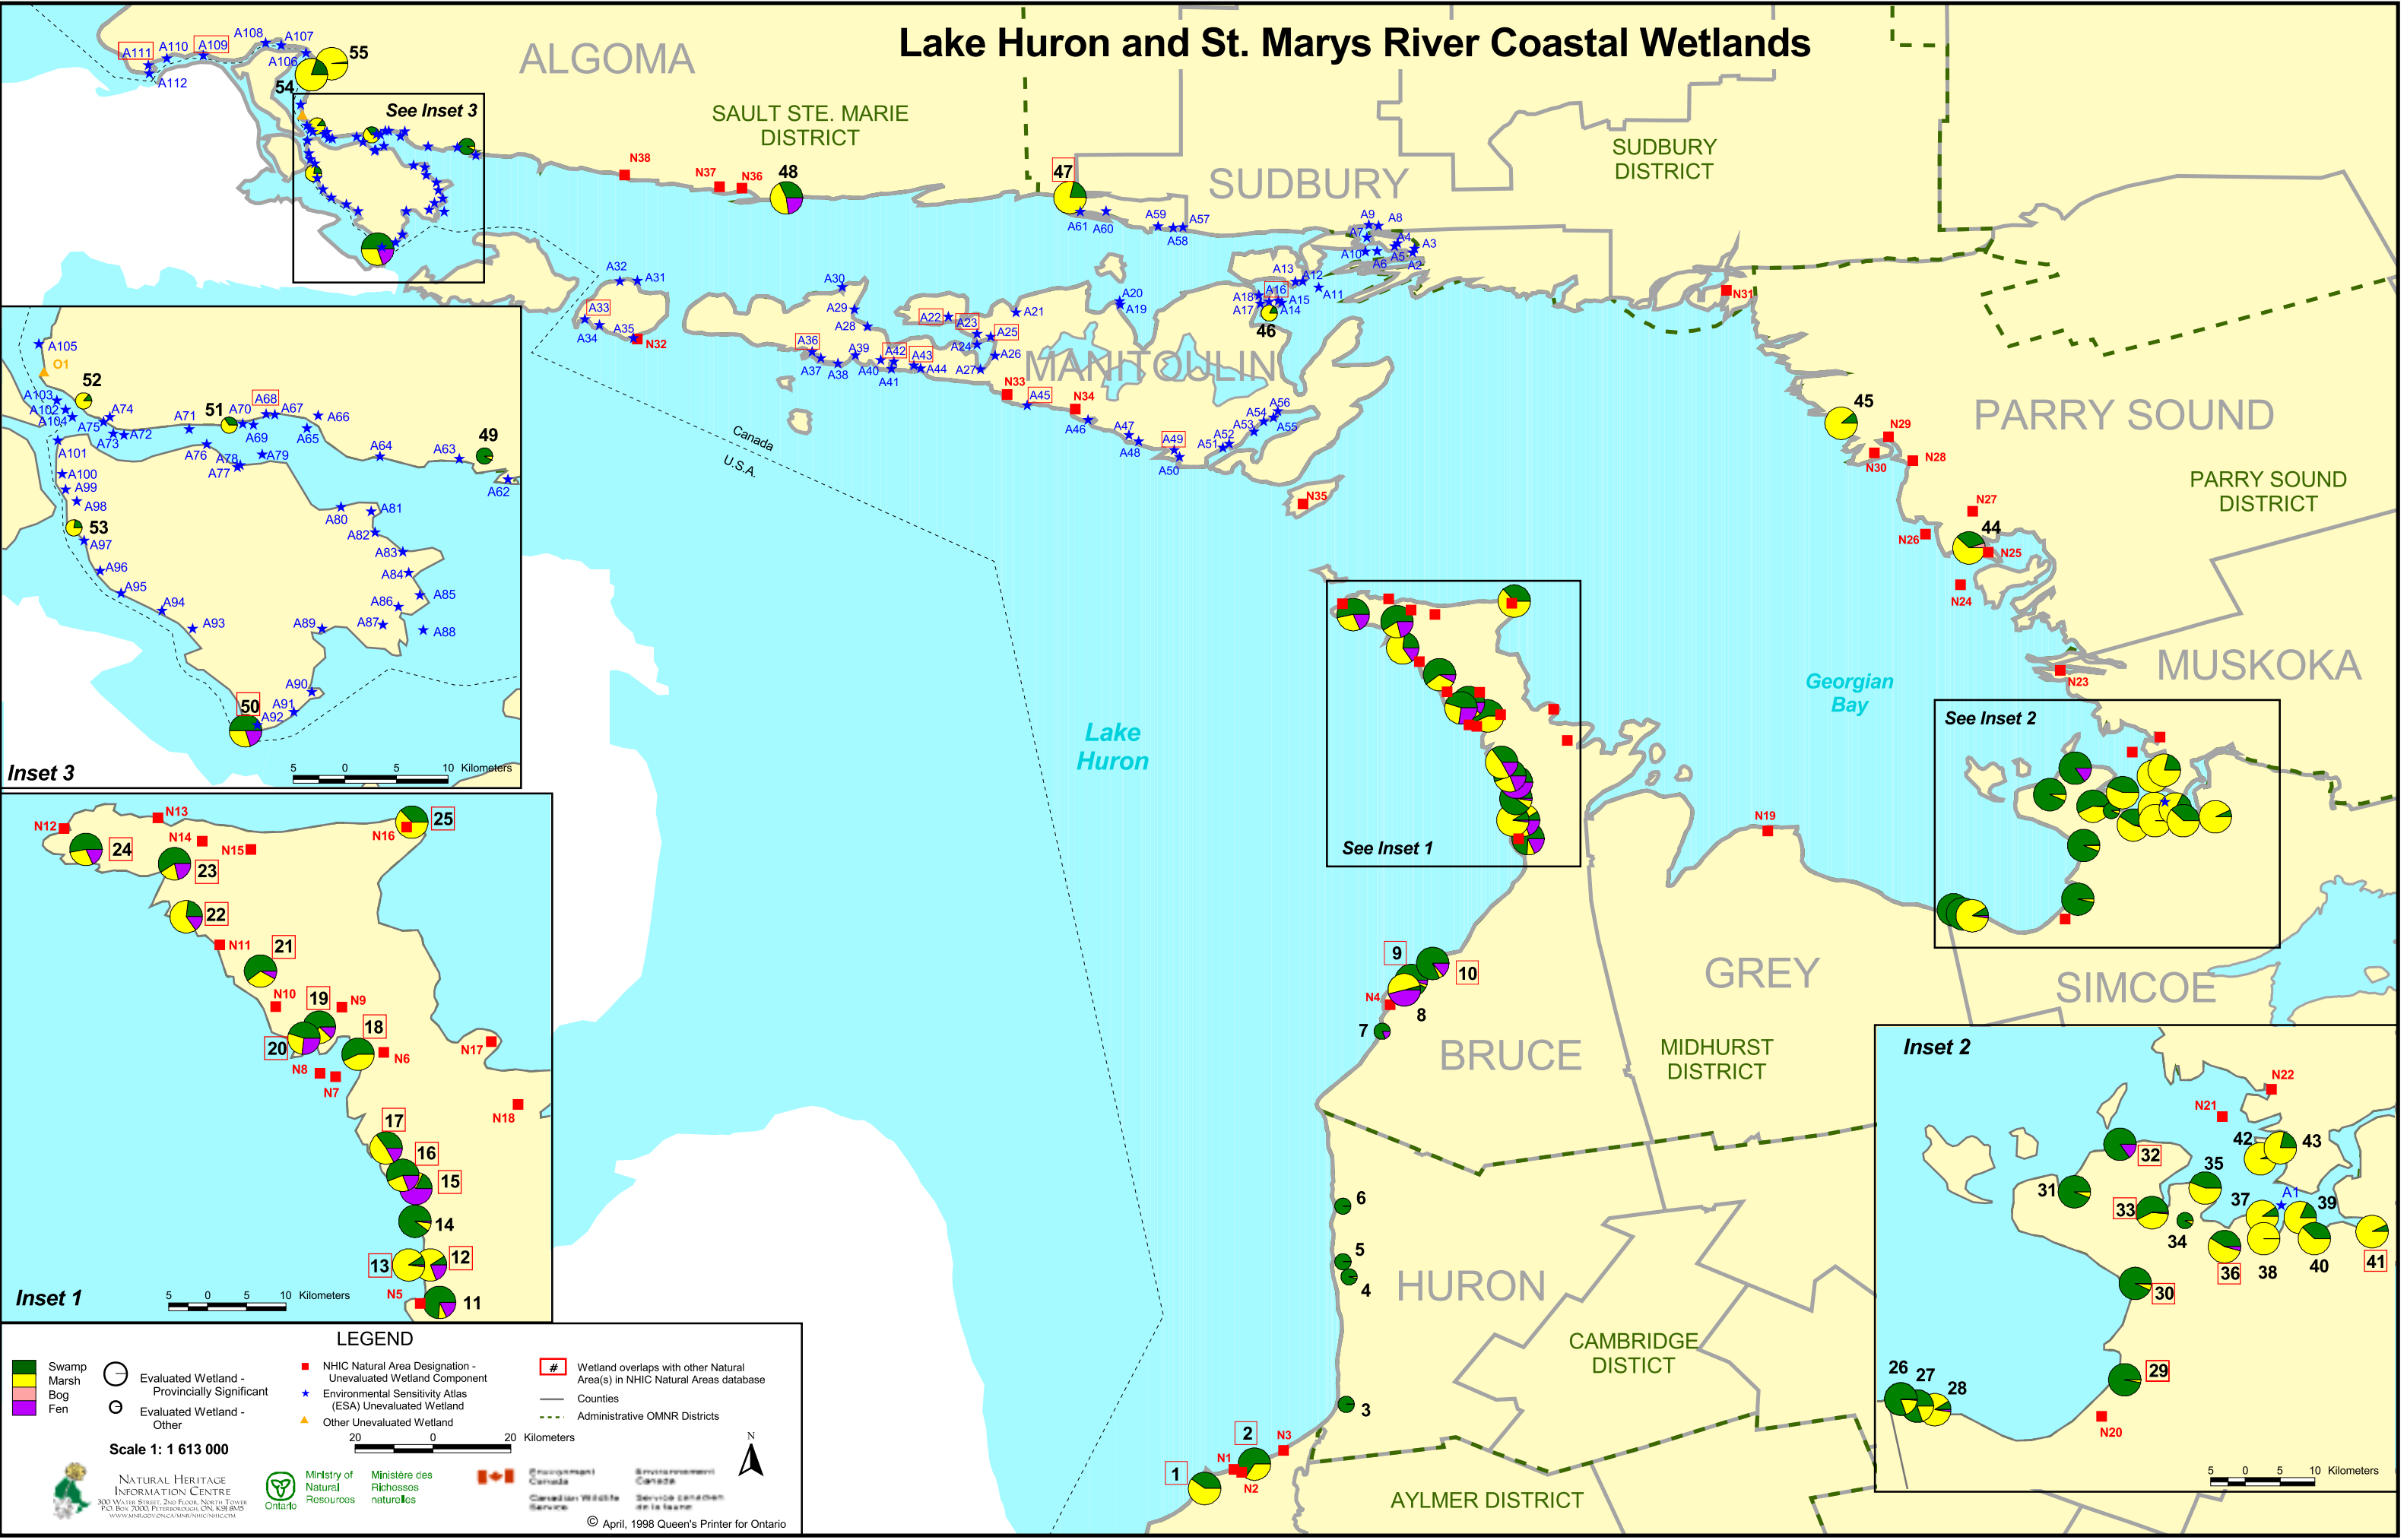

Lake Huron and St. Marys River Coastal Wetlands

Inset 3

See Inset 1

See Inset 2

LEGEND

Swamp	Evaluated Wetland - Provincially Significant	NHC Natural Area Designation - Unevaluated Wetland Component	Wetland overlaps with other Natural Area(s) in NHC Natural Areas database
Marsh	Environmental Sensitivity Atlas (ESA) Unevaluated Wetland	Environmental Sensitivity Atlas (ESA) Unevaluated Wetland	Counties
Bog	Evaluated Wetland - Other	Other Unevaluated Wetland	Administrative OMNR Districts
Fen			

Scale 1: 613 000

0 5 10 Kilometers

N

NATURAL HERITAGE INFORMATION CENTRE
300 WATER STREET, 2ND FLOOR, NORTH TOWER
P.O. BOX 7000, Peterborough, ON, K9J 8M5
WWW.MNR.GOV.ON.CA/WWW.NHC.NAT.CA

Ministry of Natural Resources / **Ministère des Richesses naturelles**

Environment Canada / **Service Canada**

© April, 1998 Queen's Printer for Ontario