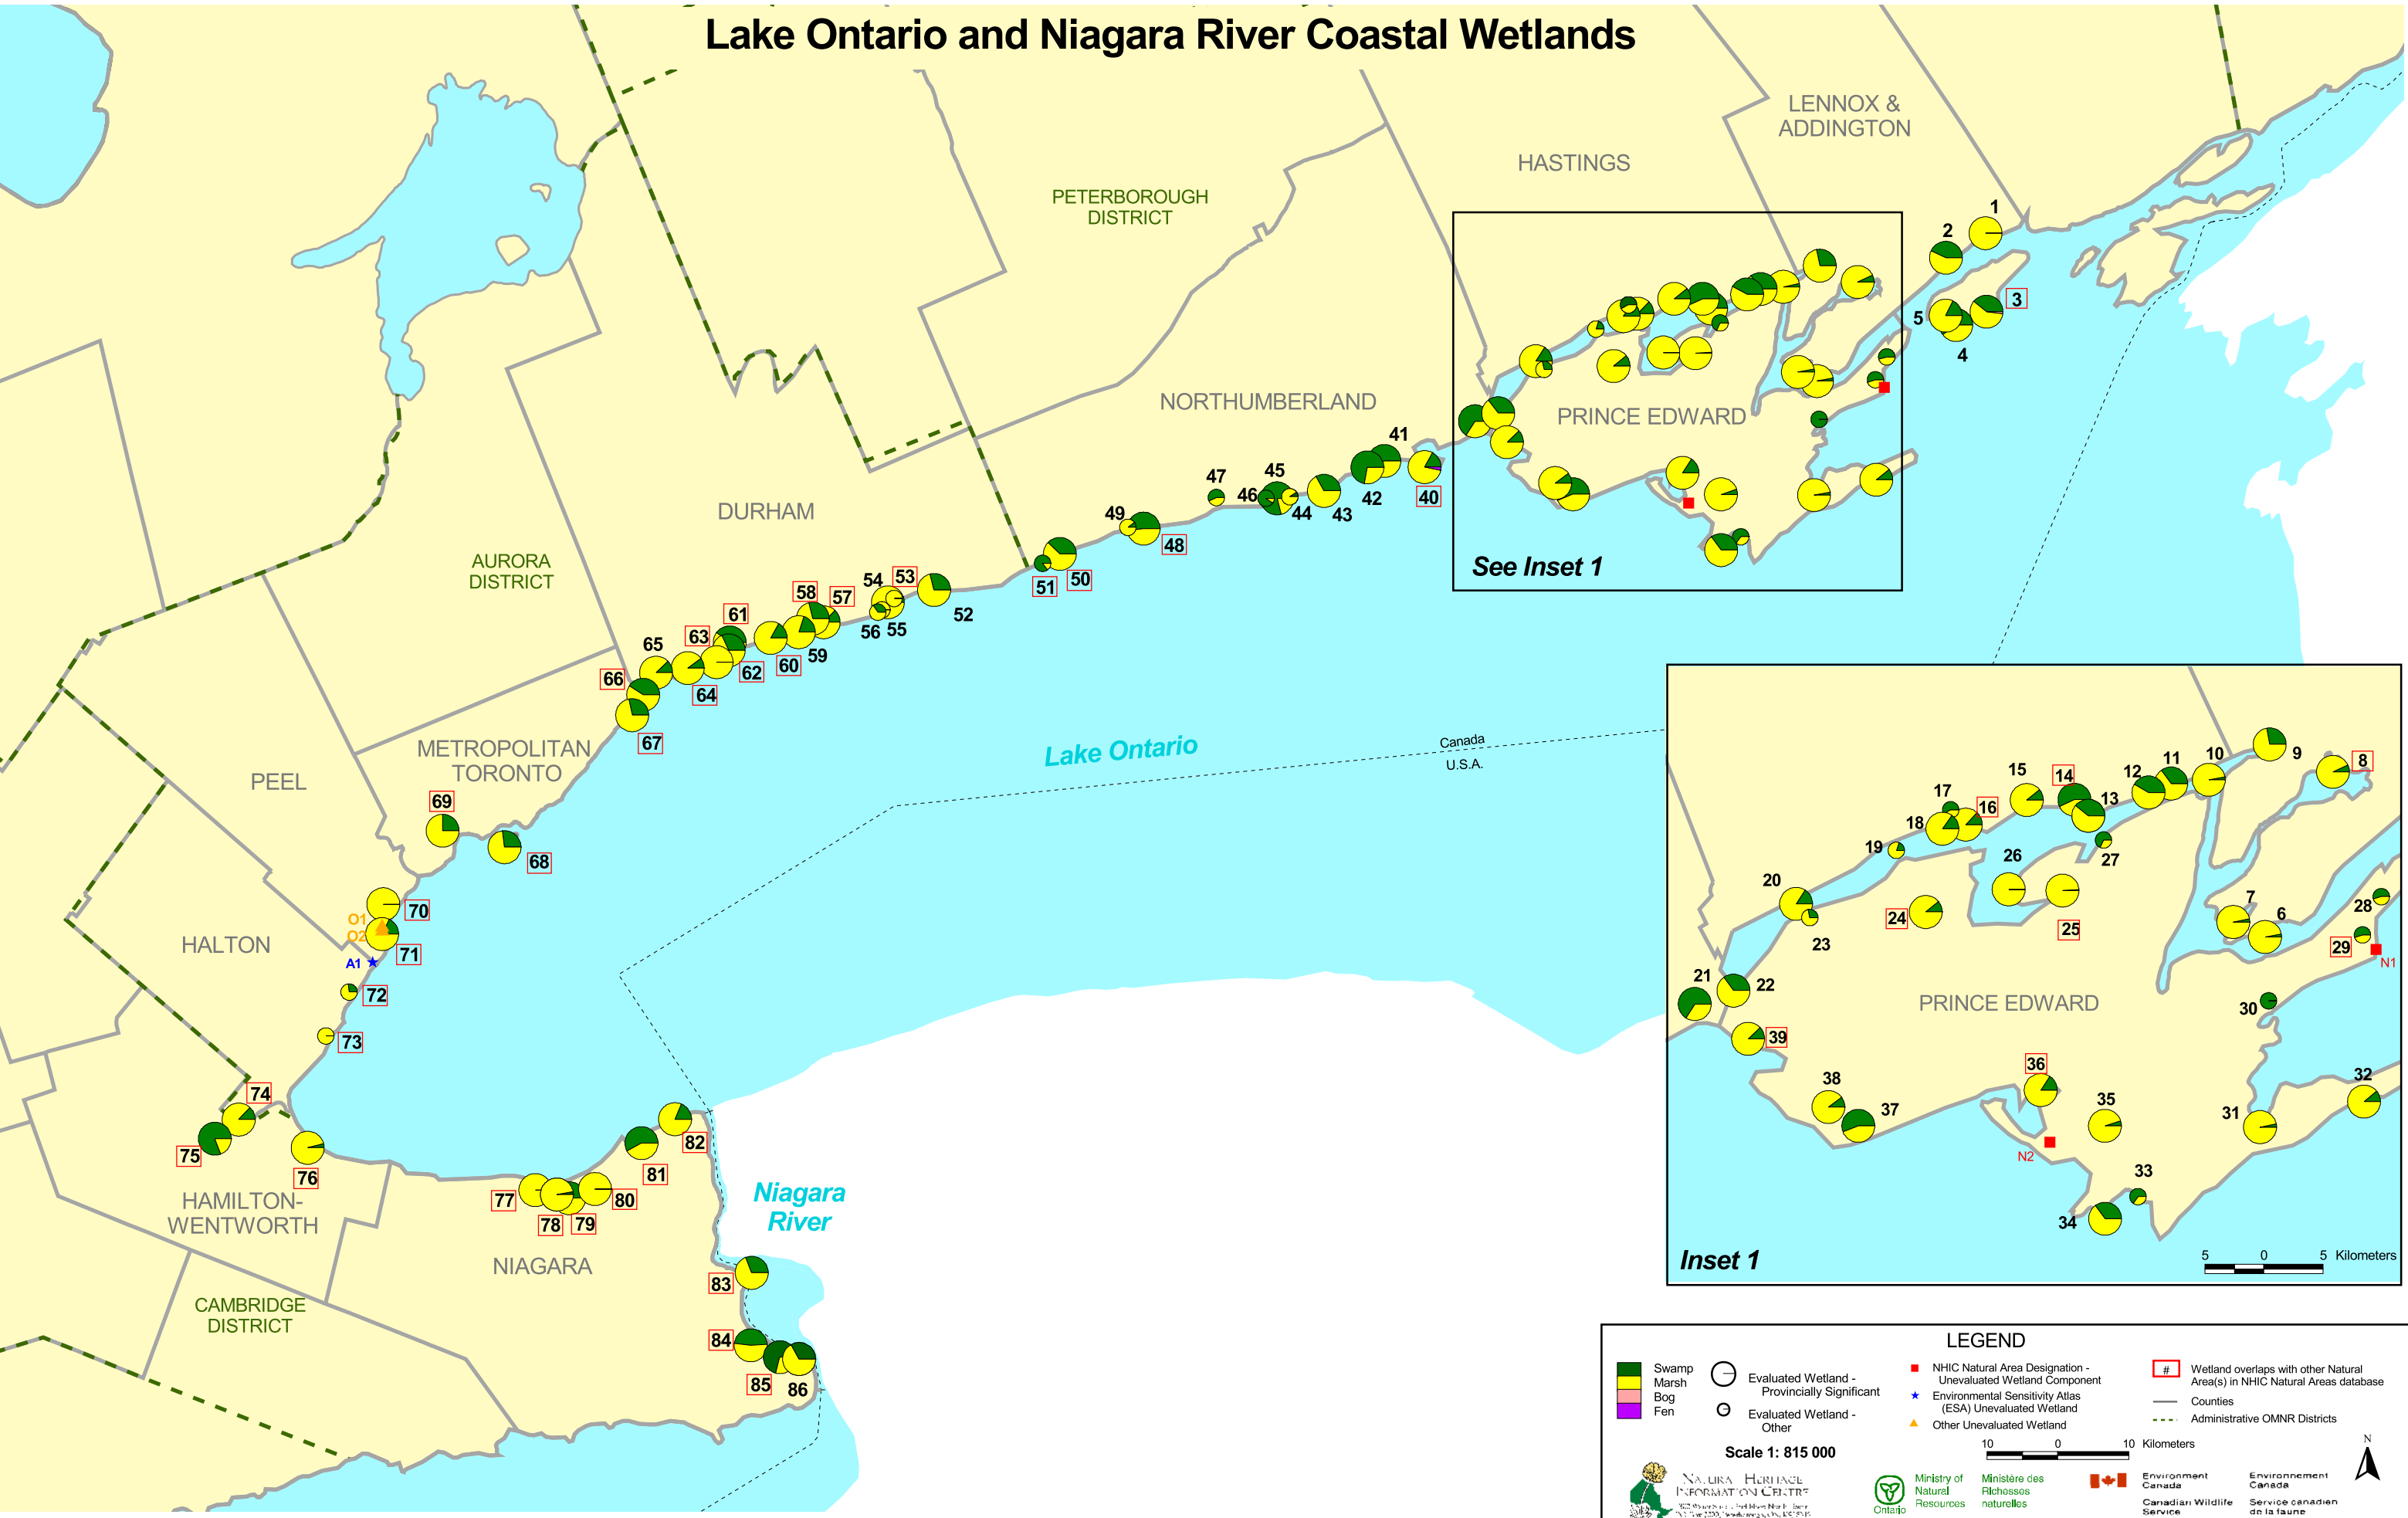

Lake Ontario and Niagara River Coastal Wetlands

LEGEND

Swamp	Evaluated Wetland - Provincially Significant	NHIC Natural Area Designation - Unevaluated Wetland Component	Wetland overlaps with other Natural Area(s) in NHIC Natural Areas database
Marsh	Evaluated Wetland - Other	Environmental Sensitivity Atlas (ESA) Unevaluated Wetland	Counties
Fen		Other Unevaluated Wetland	Administrative OMNR Districts