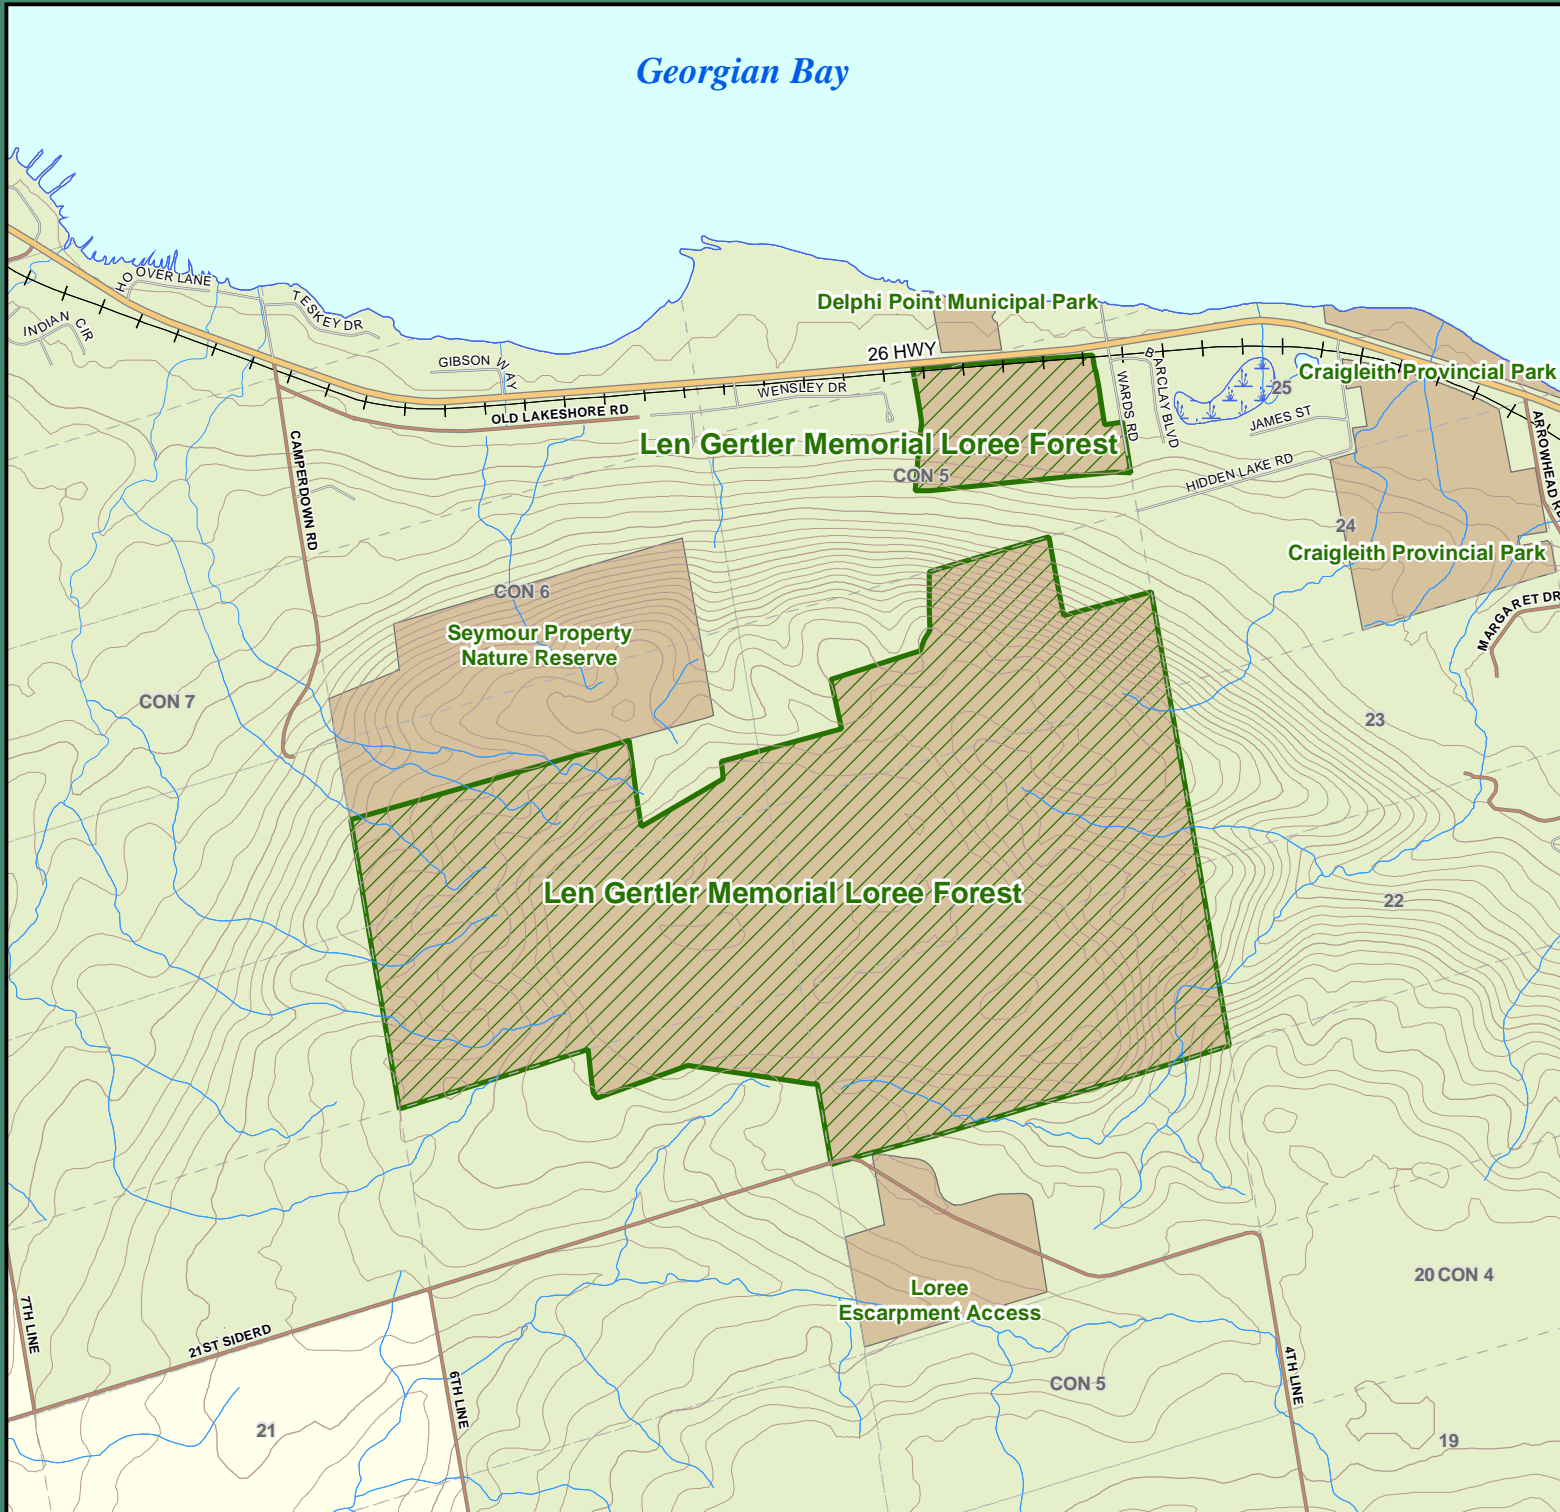

Niagara Escarpment Parks and Open Space System Len Gertler Memorial Loree Forest

Niagara Escarpment Plan Boundary
 Niagara Escarpment Parks and Open Space System

200 0 200 400 600 800 1,000
 Metres