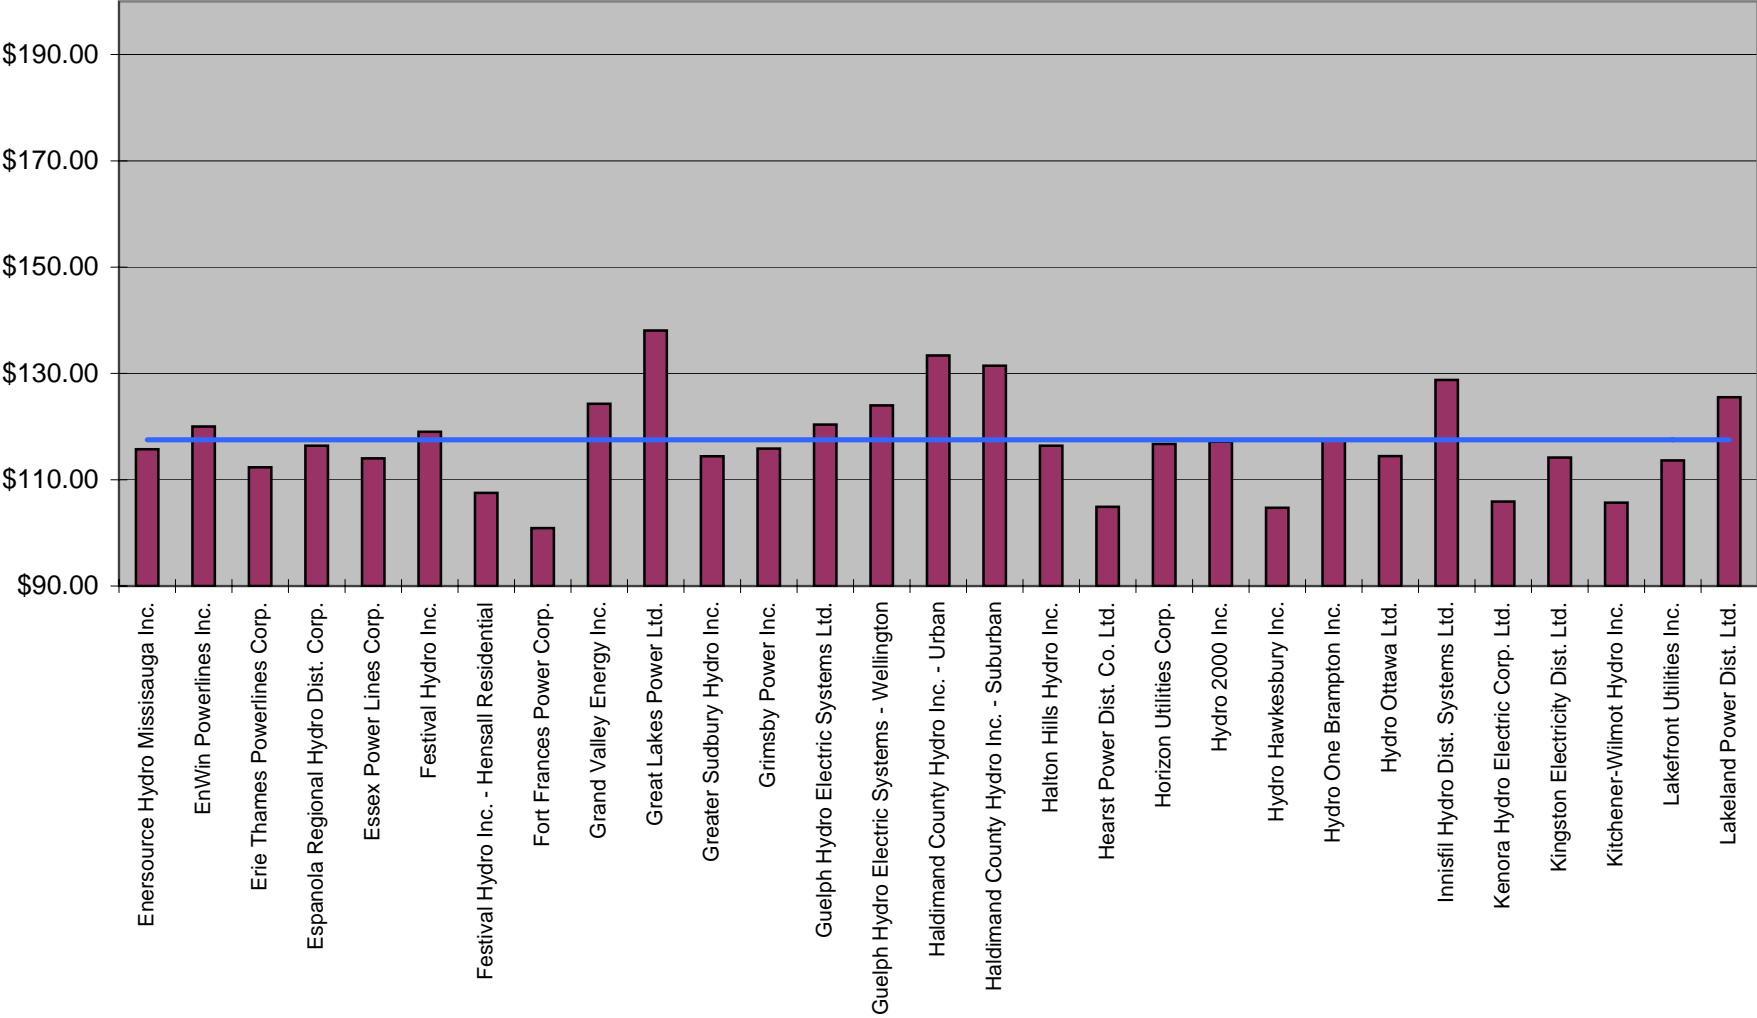

**Total average residential bill @ 1,000kWh based on approved rates as of November 1**

(blue line indicates LDC average)

**Total average residential bill @ 1,000kWh based on approved rates as of November 1**

**(blue line indicates LDC average)**

**Total average residential bill @ 1,000kWh based on approved rates as of November 1**

(blue line indicates LDC average)