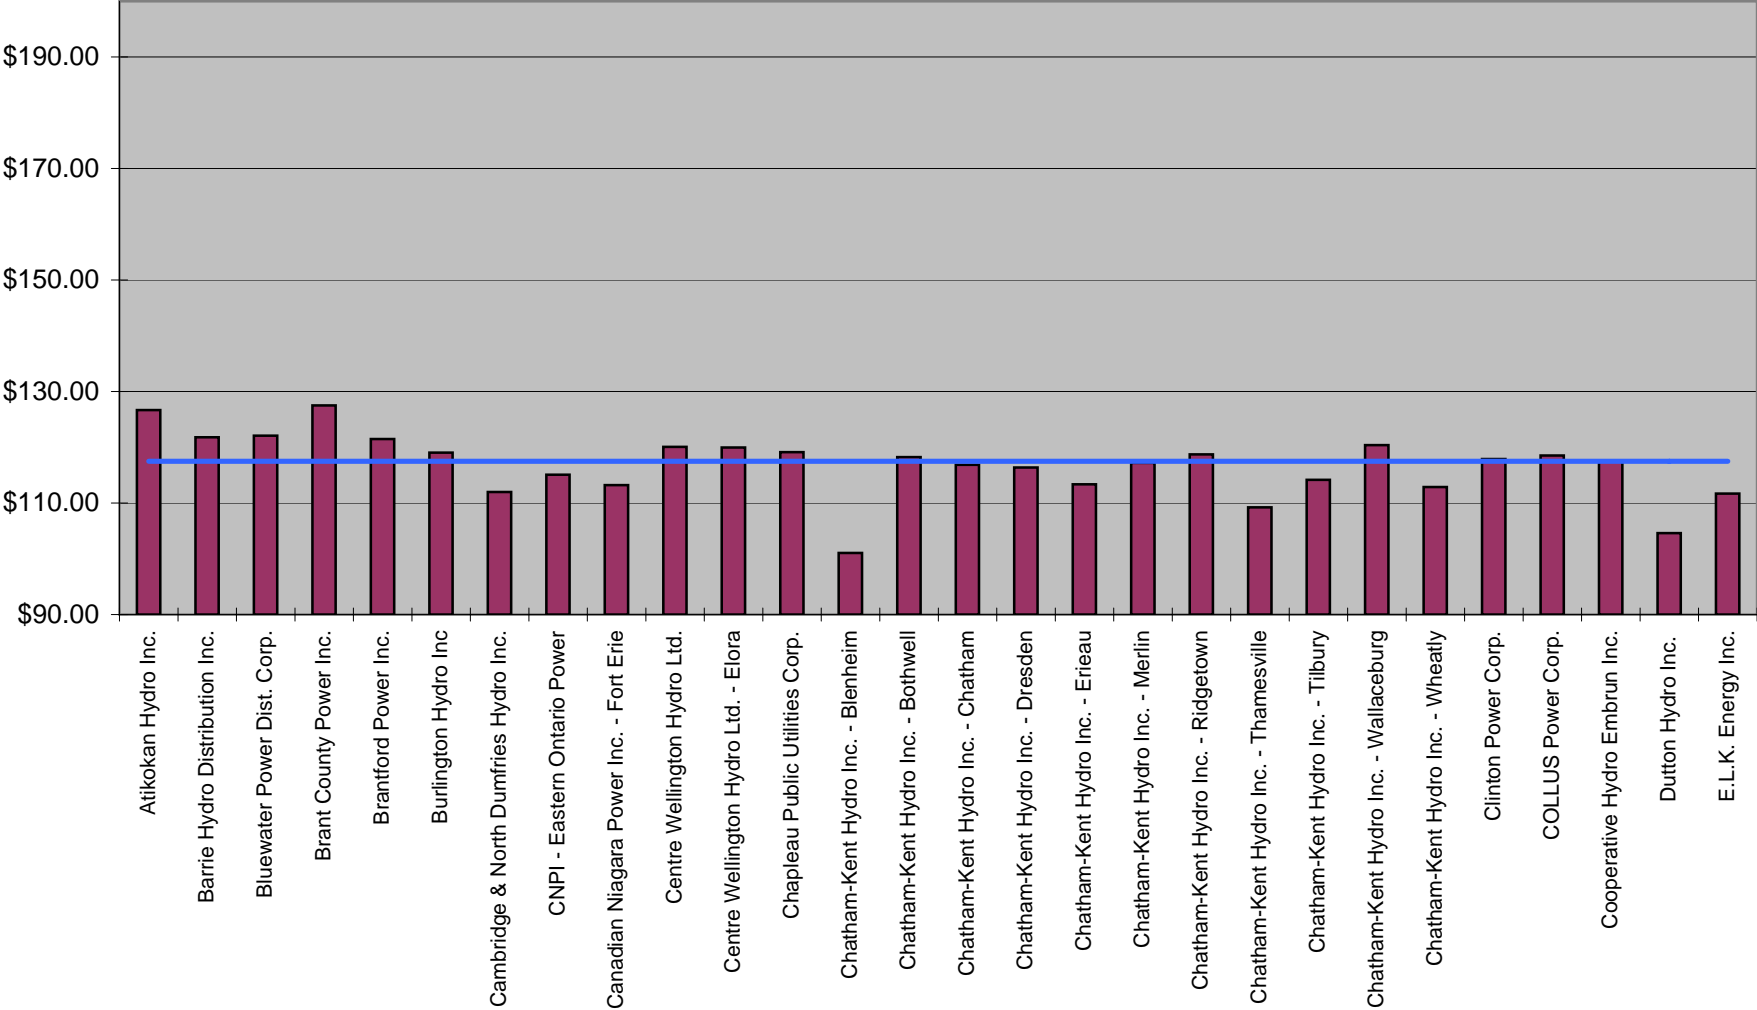

**Total average residential bill @ 1,000kWh based on approved rates as of November 1**

(blue line indicates LDC average)

**Total average residential bill @ 1,000kWh based on approved rates as of November 1**

**(blue line indicates LDC average)**

**Total average residential bill @ 1,000kWh based on approved rates as of November 1**

(blue line indicates LDC average)