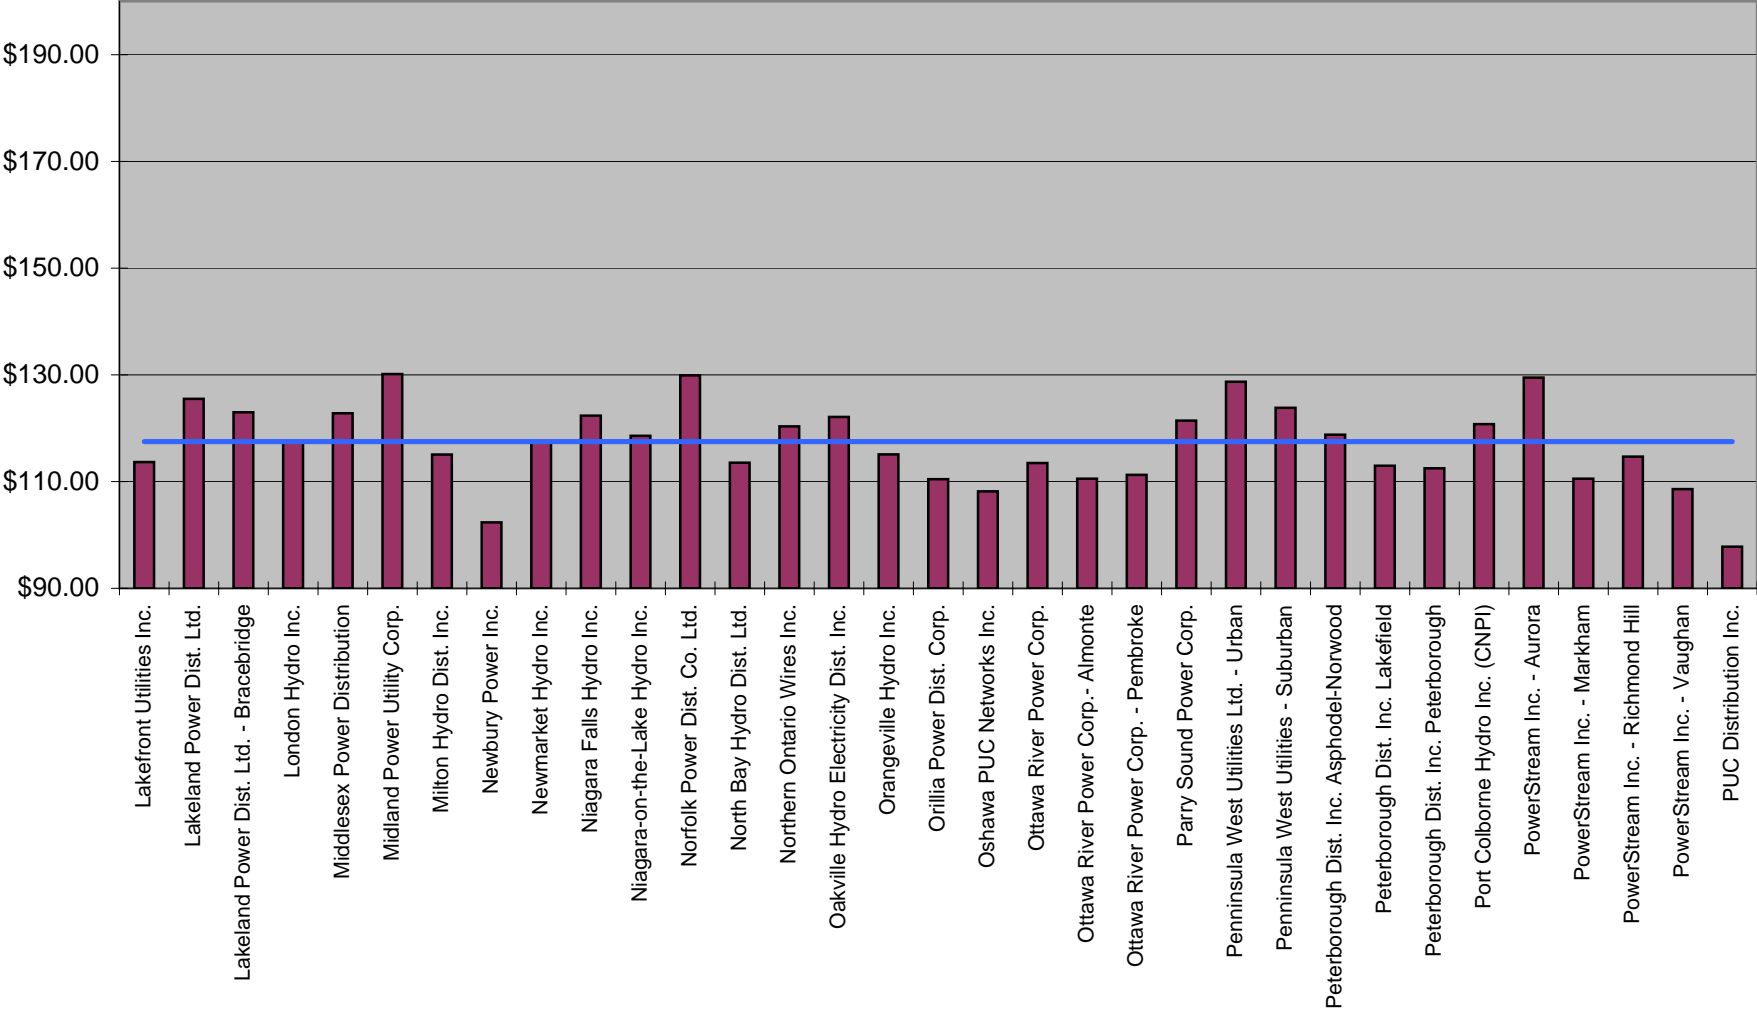

**Total average residential bill @ 1,000kWh based on approved rates as of November 1**

(blue line indicates LDC average)

**Total average residential bill @ 1,000kWh based on approved rates as of November 1**

**(blue line indicates LDC average)**

**Total average residential bill @ 1,000kWh based on approved rates as of November 1**

(blue line indicates LDC average)